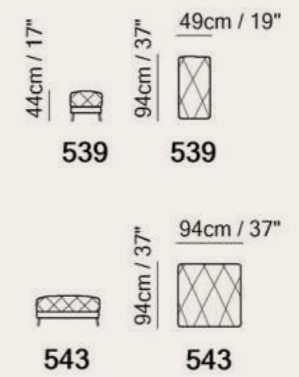

Schematics