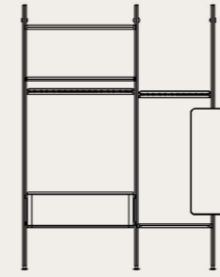

Suggested Compositions

Radice Composition Night A

Chocolate aluminium Frame with satin gold metal insert. Equipped with Shelves, Clothes Hanger Bars and Optional Mirror. Drawer with front in Vienna Straw.
L150 H260 D47 cm
H189C15XNA