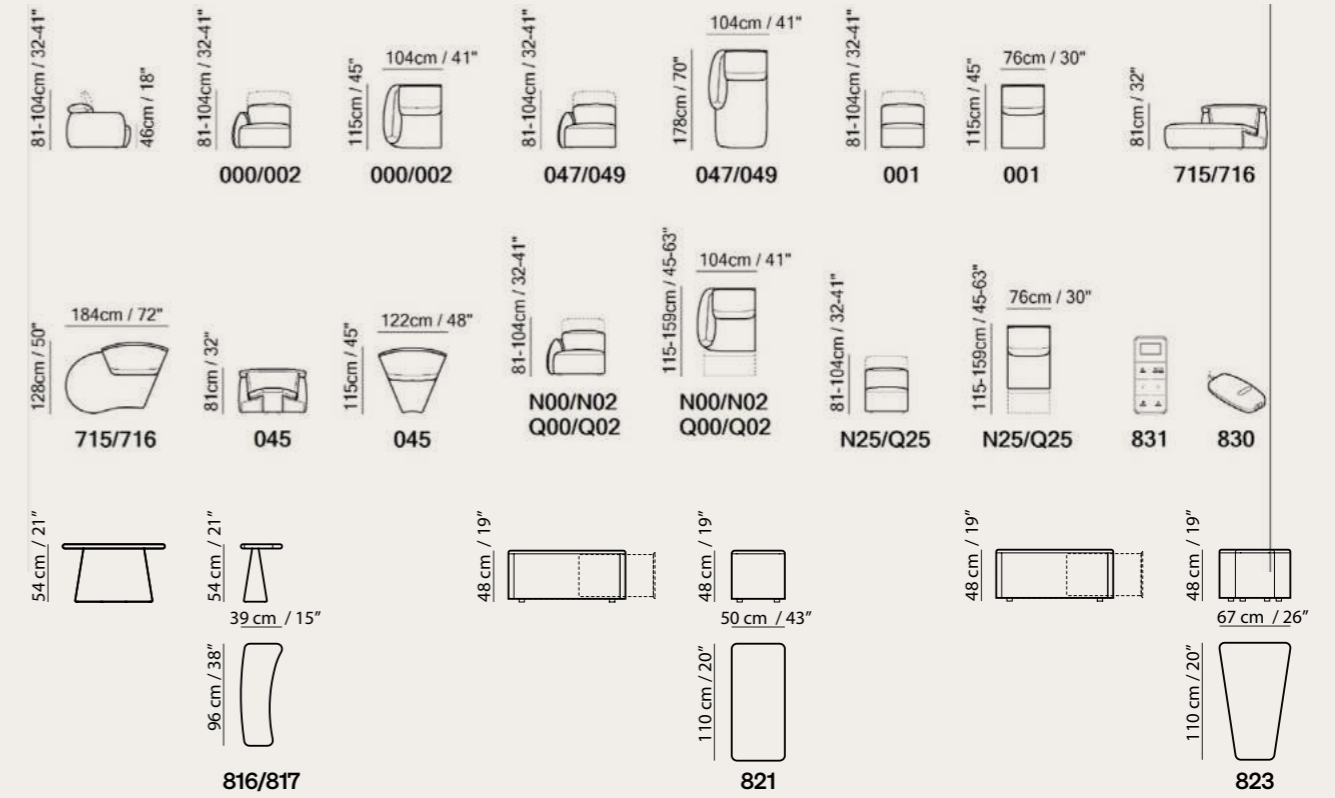

Schematics