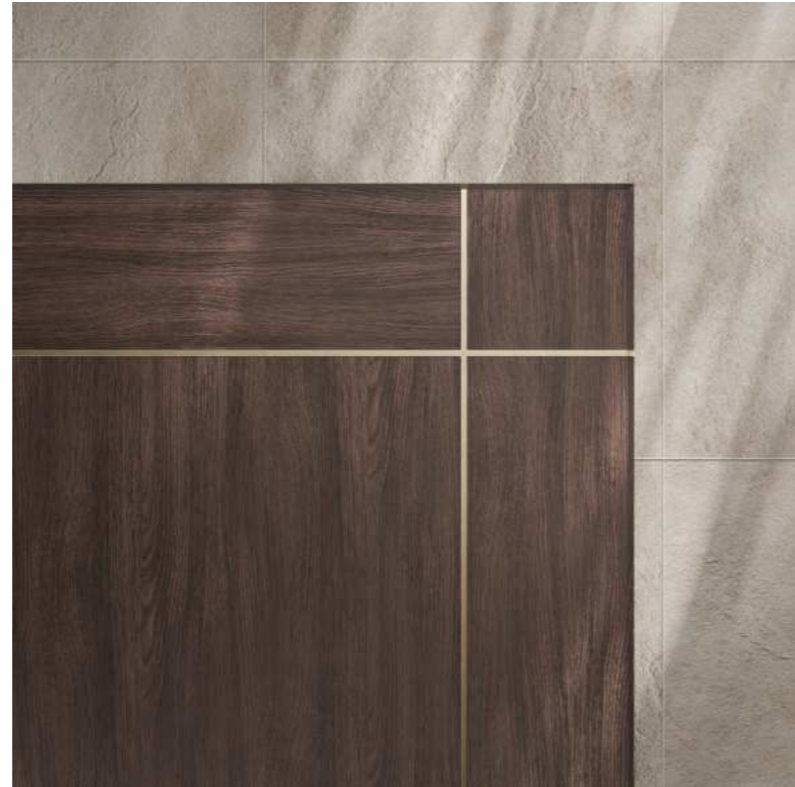

Kendo Dining Table is a project of high cabinet-making and artisanal workmanship synonymous with artisanal excellence of made in Italy. Kendo is the ideal furnishing accessory to embellish any environment characterized by the simplicity and cleanliness of its lines: they make an extremely sober and elegant project.

Technical Informations

- Table with legs in solid oak wood.
- Top in open pore and brushed wooden essence.
- The Table is characterized by a decorative metal inserts that embellish the design.
- Wood is a natural raw material. It therefore presents differences in color and structure over time.

Versatile Beauty

Rectangular Fixed

180cm x 100cm H 74cm
70,87" x 39,37" H 29,13"

260cm x 100cm H 74cm
102,36" x 39,37" H 29,13"

Smoked Oak/
Brass
E021MTW
E021MTO