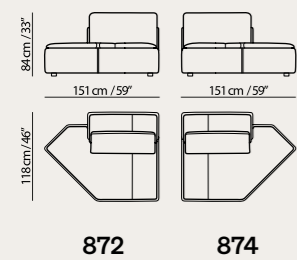

Seat with terminal and recessed back