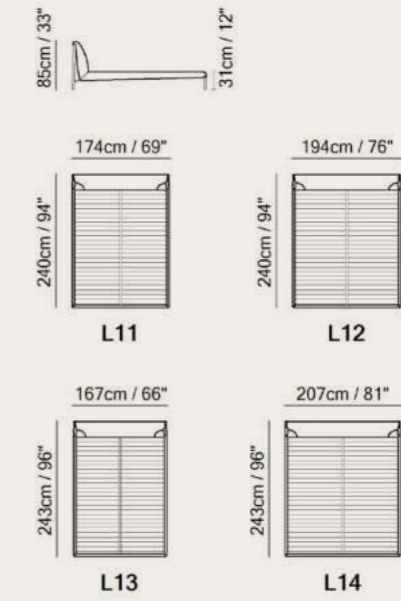

Schematics