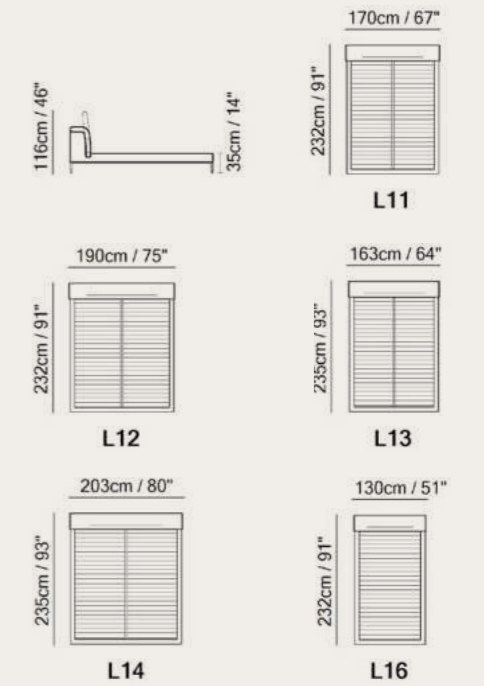

Schematics