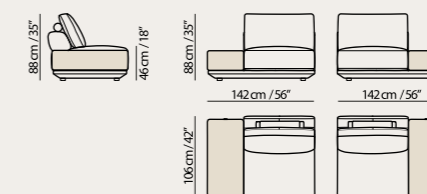

Chair with integrated tabletop

576 578