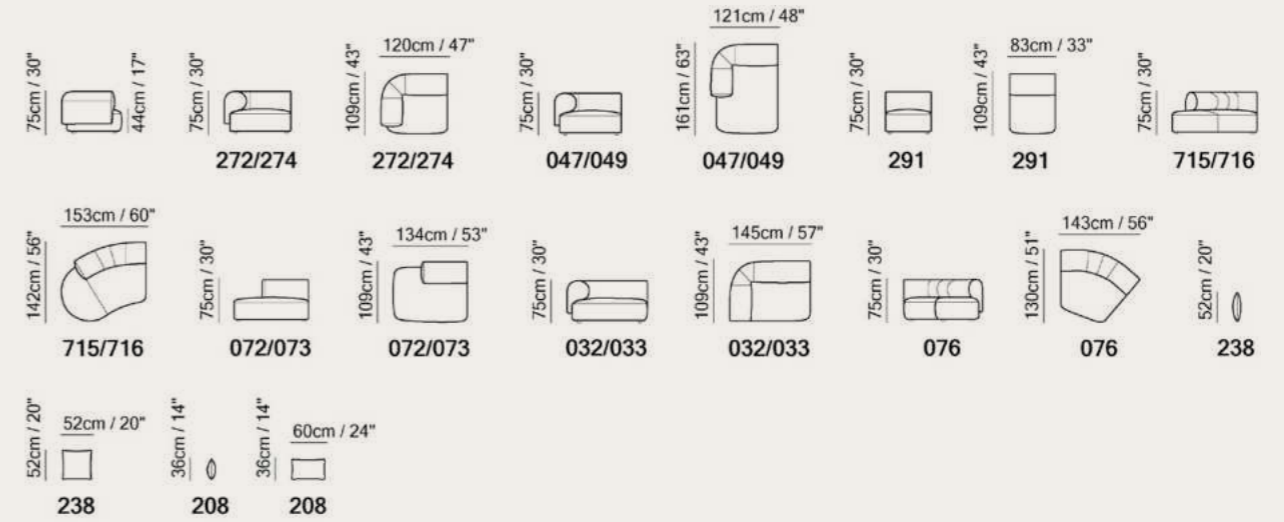

Schematics