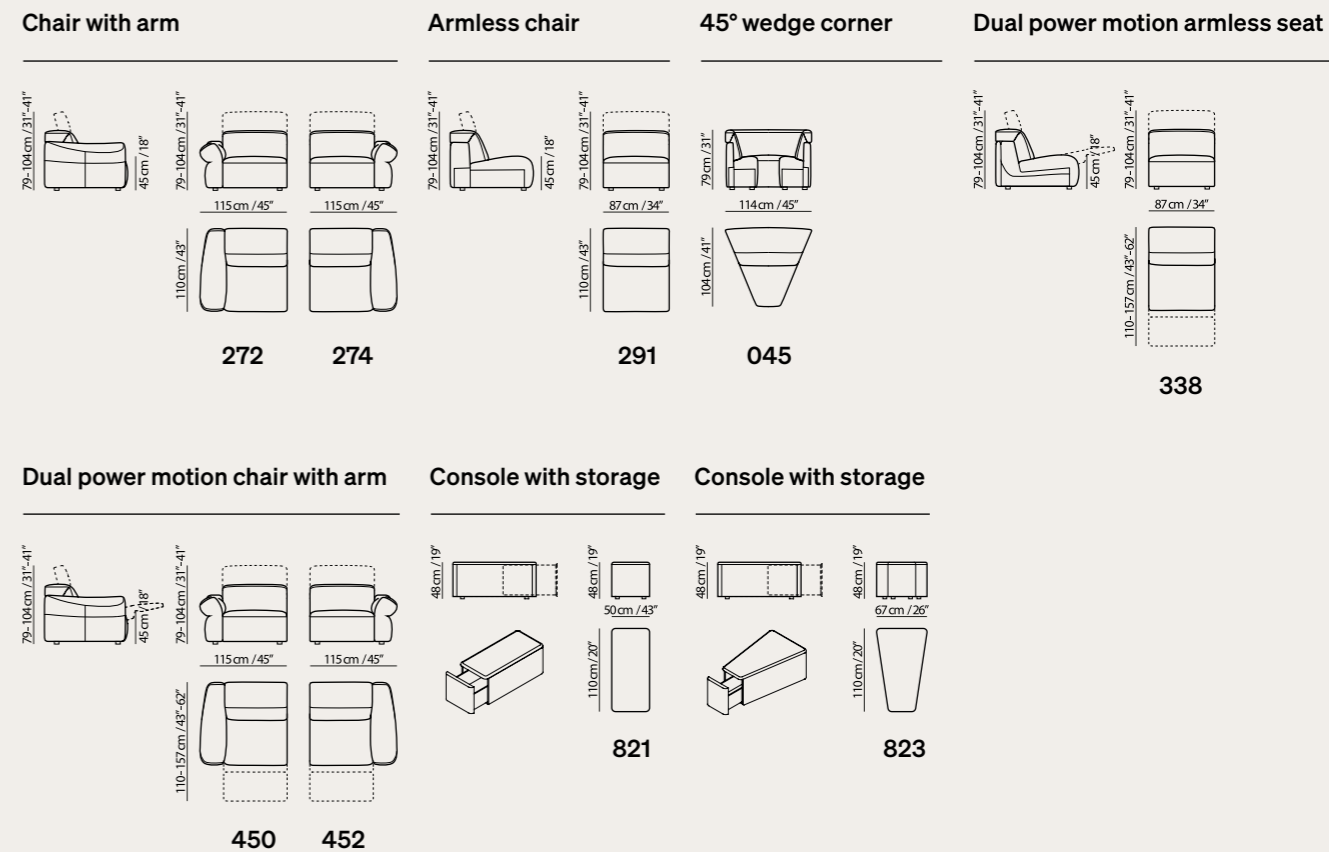

Schematics