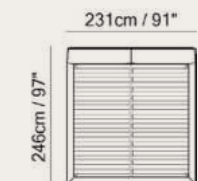

L23

L24

L020

Venere bed

Designed by
Bernhardt & Vella

Discover Venere
on [natuzzi.com](https://www.natuzzi.com)

In tribute to Venus, the goddess of beauty, this is a bed that symbolises feminine sensuality. You can slide down and drop off into restful beauty sleep.