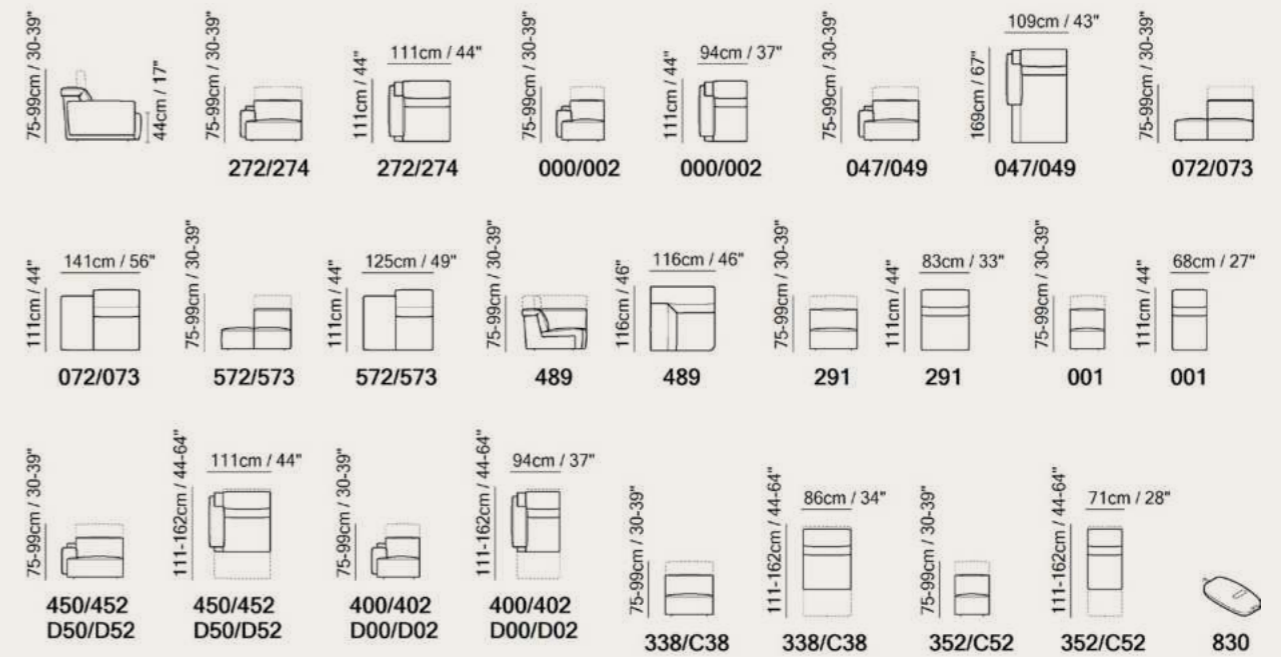

Schematics