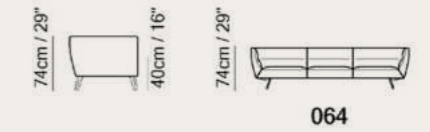

Schematics