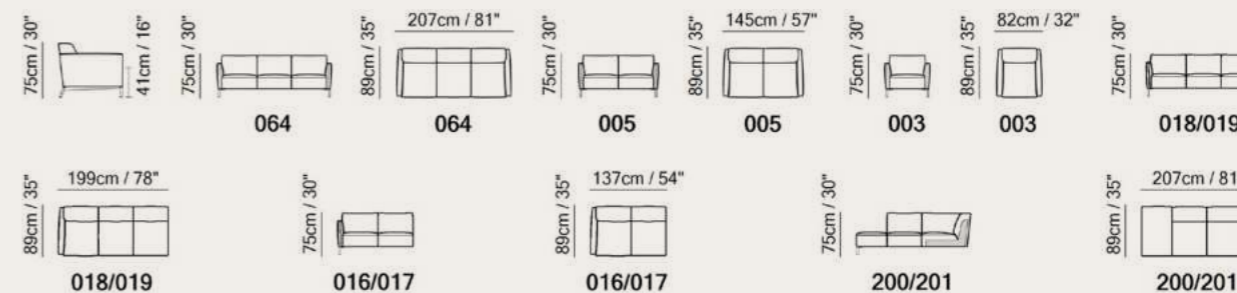

Schematics