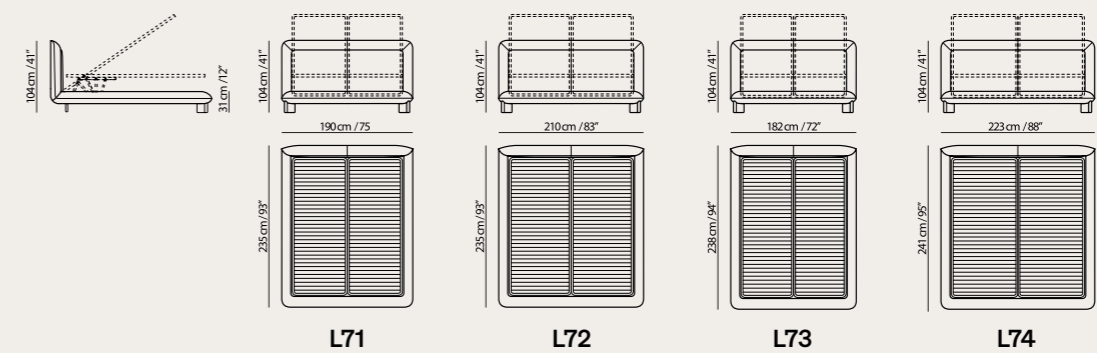

Double bed with tilt and lift mechanism