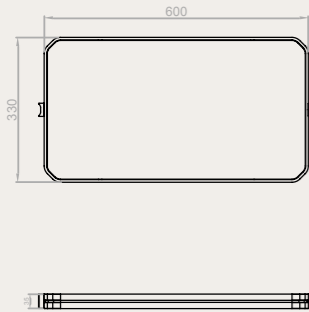

Schematics

Vertical Post

Clothes Hanger Bar

Shelves
L60 cm x D33 cm x H3,5cm
H189008XNA

Storage Box
with Tilt Down Door H189010XNA
With Storage Drawer H189012XNA
L60P33H30 cm

Optional Mirror
L50cm x H120 cm x P3 cm

Shelves
L 90 cm P33 H 3,5cm
H189009XNA

Storage Box
with Tilt Down Door H189011XNA
With Storage Drawer H189013XNA
L90 P33 H30 cm

Please Note: All hardwares for safely installing the bookshelf are included except for the washers and screws for wall mounting. A thorough preliminary check of the structural conditions of the walls is recommended before proceeding with the order and assembly.

Suggested Compositions

Radice Composition Night A

Chocolate aluminium Frame with satin gold metal insert. Equipped with Shelves, Clothes Hanger Bars and Optional Mirror. Drawer with front in Vienna Straw.
L150 H260 D47 cm
H189C15XNA

Radice Composition TV A

Chocolate aluminium frame with satin gold metal insert. Equipped with shelves, containers with tilt down door with Vienna straw front. Equipped with TV bar.
W300 H220 cm D37 cm
H189C16XNA

Radice Composition TV B

Chocolate aluminium frame with satin gold metal insert. Equipped with shelves, drawers with full extension with Vienna straw front in a single size. Equipped with TV bar.
W360 H220 cm P37 cm
H189C17XNA

Radice Composition Bookcase C

Chocolate aluminium frame with satin gold metal insert. Equipped with shelves with tempered extra-clear glass.
W180 H220 cm D37 cm
H189C20XNA

Radice Composition Bookcase D

Chocolate aluminium frame with satin gold metal insert. Equipped with shelves with tempered extra-clear glass and Storage Box with tilt down door with detail in Vienna Straw.
W180 H220 P37 cm
H189C21XNA

Radice Composition Bookcase A