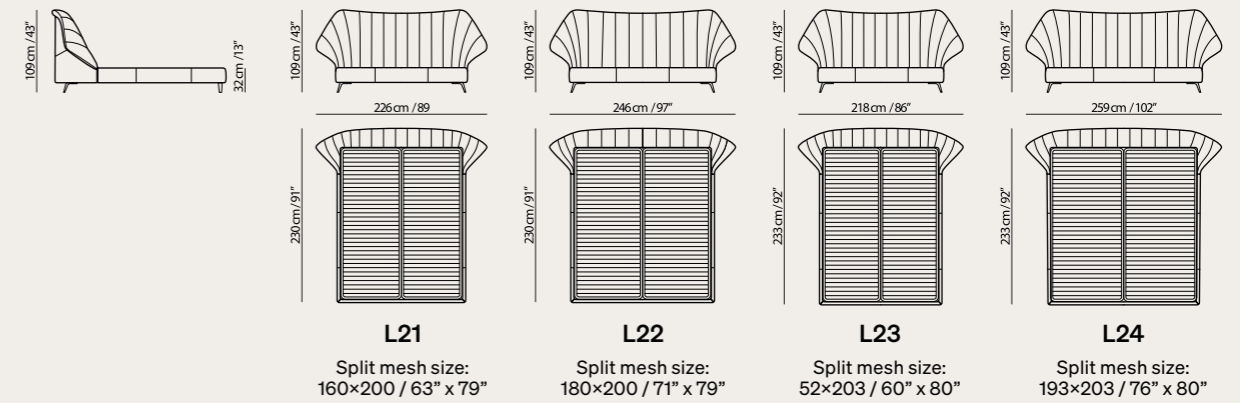

Schematics | Bed with TALL headboard

Bed with slatted frame