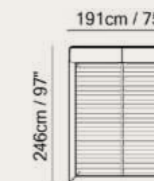

Sumptuously soft and airy in appearance, Piuma is lifted from the ground by its open base almost as if it were floating. Suggestive of two pillows joined in the middle, the headboard offers high comfort levels.

Technical Informations

- Featuring a unique contrast welt in fabric, this masterpiece of design allows for customization, where leather always stands in striking contrast and fabric can be ordered tone on tone.
- Orthopedic solid beech wood slats that offers the right support during sleep.
- Second covering for Piuma is always Rizzoli or Laguna both when ordered all in fabric or in mix categories.
- Pillow shaped headboard, fully upholstered front and back. Two headboard heights available (94cm or 114cm high).
- Sleek metal black matte and open base.
- Bed available in leather and fabric.
- Available in 4 sizes to satisfy all space needs.

Versatile Beauty

Schematics

L13