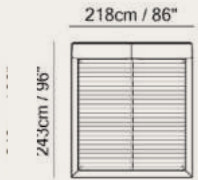

Sumptuously soft and airy in appearance, Piuma is lifted from the ground by its open base almost as if it were floating. Suggestive of two pillows joined in the middle, the headboard offers high comfort levels.

Technical Informations

- Featuring a unique contrast welt in fabric, this masterpiece of design allows for customization, where leather always stands in striking contrast and fabric can be ordered tone on tone.
- Orthopedic solid beech wood slats that offers the right support during sleep.
- Second covering for Piuma is always Rizzoli or Laguna both when ordered all in fabric or in mix categories.
- Pillow shaped headboard, fully upholstered front and back. Two headboard heights available (94cm or 114cm high).
- Sleek metal black matte and open base.
- Bed available in leather and fabric.
- Available in 4 sizes to satisfy all space needs.

Versatile Beauty

Schematics

L12