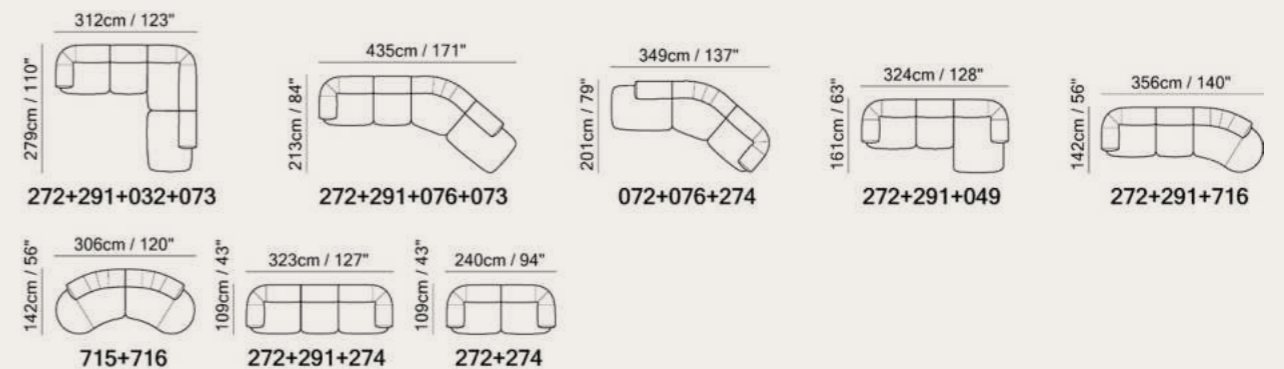

Composition Examples