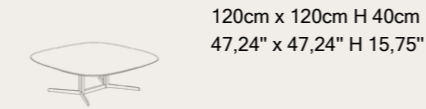

Versatile Beauty

Square Central

120cm x 120cm H 40cm
47,24" x 47,24" H 15,75"