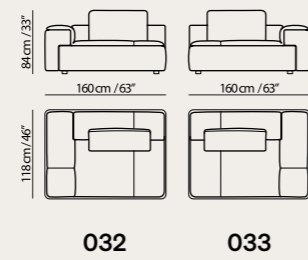

Armchair with arm that can also be used as a corner