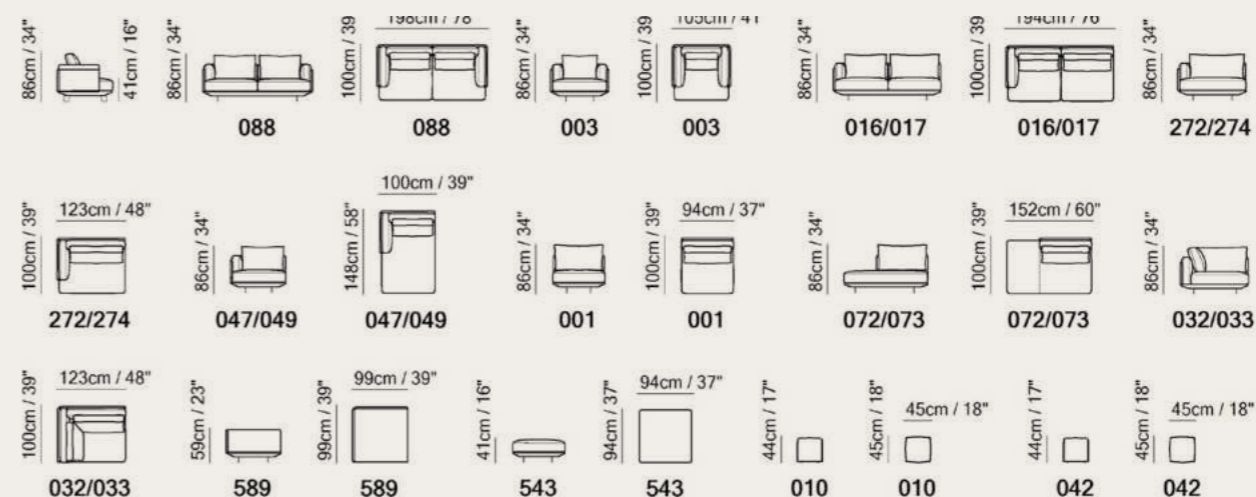

Schematics