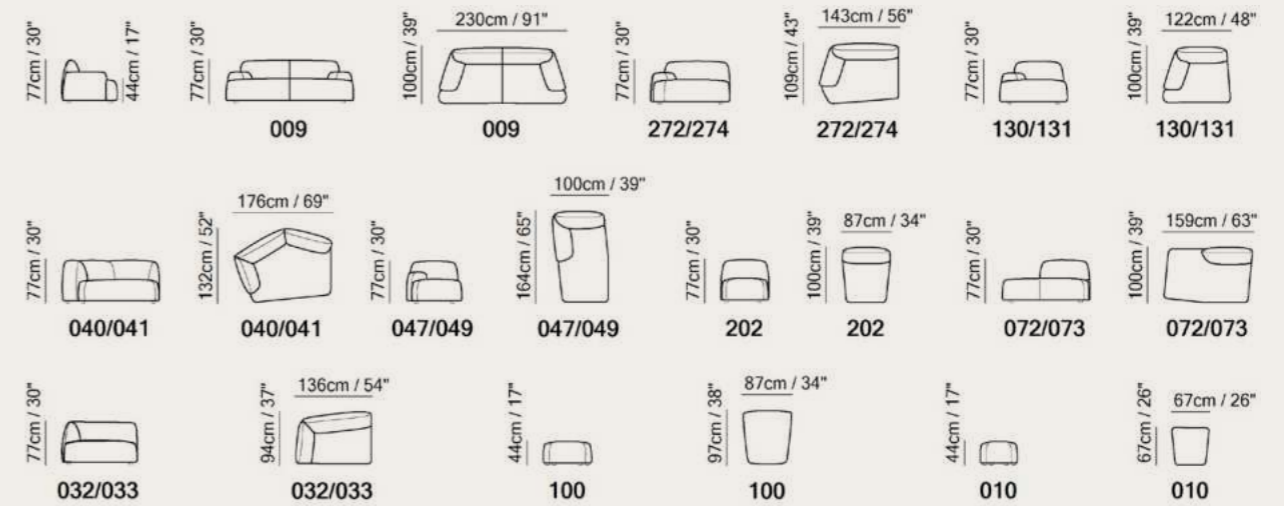

A contemporary take on the living room with a versatile system that can be endlessly rearranged, as well as backrests and seat cushions which slot smoothly into each other in a triumph of overlapping shapes that is not only aesthetically pleasing but also functional.

Versatile Beauty

Available in leather and fabric.
Choose from over 50 leather colors and over 90 fabric colors.

Technical Informations

- Buddie is made of seven different modules which can be combined according to the needs of each, to form linear sofas, corner sofas, relaxation islands, symmetrical or asymmetrical compositions, and visionary or more conventional appearances.
- The backrests, seats and backs – all perfectly padded with durable but soft materials – fit together in an overlap of volumes.
- Back and Seat cushions fixed to the frame.

Key Features

- **Modularity**
- **Fully Upholstered Sides**
- **Leather and Fabric**

Schematics