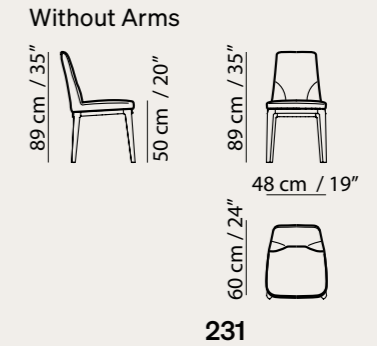

Schematics

Technical Informations

- Solid ash wood structure. available in difference wooden essence
- The wood finish, available, is obtained through an artisanal rag dyeing process.
- Seat and backrest fully upholstered in leather or fabric.
- When in leather, the chair is embellished with a border along the profile and a double stitching tone on tone.
- Made in Italy Product.

Versatile Beauty

Available in leather and fabric.
Choose from over 20 colors.

Key Features

- **Customizable Details**
  Feet Choices
- **Head and Neck Support**