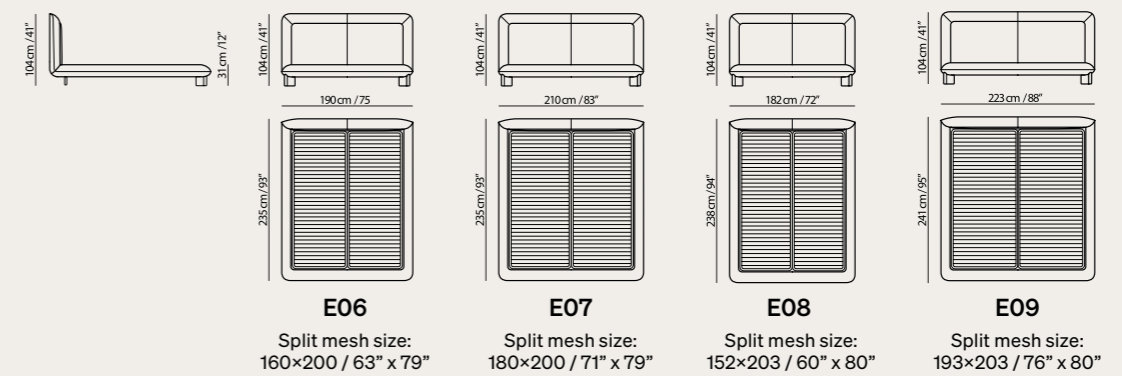

Schematics

Double bed with electric slatted base