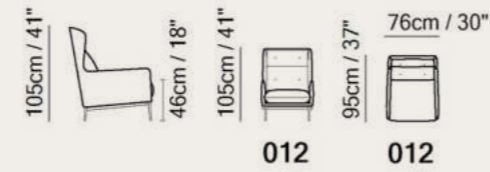

Schematics

Technical Informations

- Loose Seat Cushion.
- Back Cushion Zippered.
- Internal wooden frame.
- Feet available in metal finishings 77 (Glossy Chromed) / 78 (Black Chrome).

Versatile Beauty

Available in leather and fabric.
Choose from over 50 leather colors
and over 90 fabric colors.

Key Features

- **Head and Neck Support**
- **Customizable Details**
  Feet Choices

2705