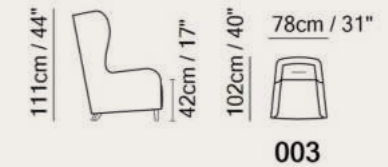

Schematics

Technical Informations

- Internal wooden frame.
- Front feet are slightly higher in respect to rear.
- Feet available in wood finishings Walnut (09) or Wengè (18).

Versatile Beauty

1654 Available in leather.
Choose from over 50 colors.
R654 Available in Fabric.
Choose between over 90 Colours.

Key Features

- **Head and Neck Support**
- **High Visual Comfort**