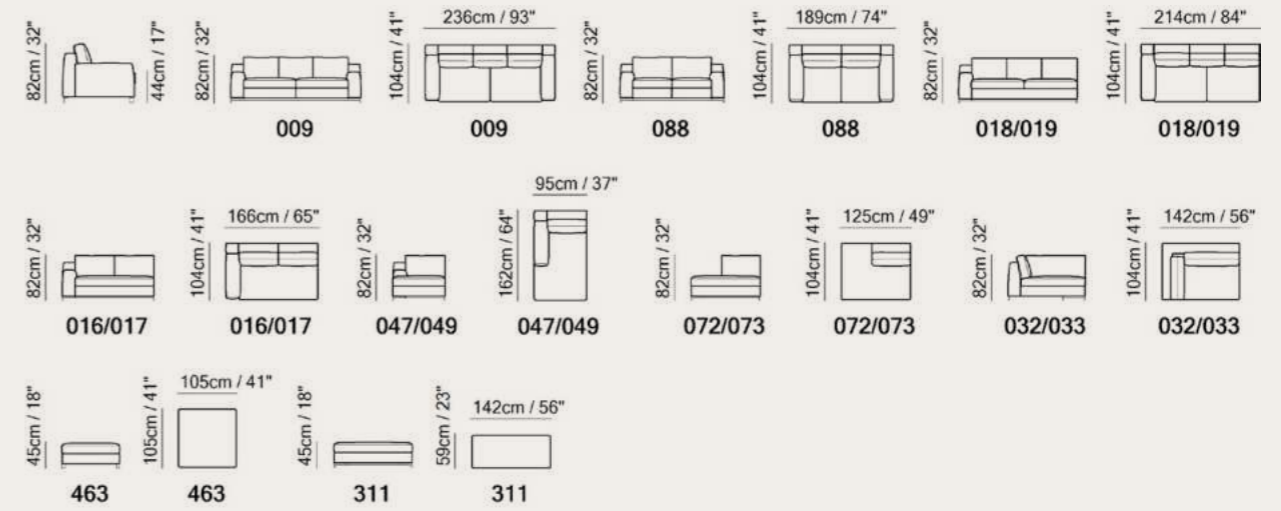

The highly versatile Leaf sofa comes into its own in more structured compositions. Comfort and linearity provide an ideal blend for everyday moments of pleasure and friendship.

Versatile Beauty

Available in leather and fabric. Choose from over 50 leather colors and over 90 fabric colors.

Technical Informations

- To allow modularity, the single elements can be put together thanks to the rubber stops.
- Seat cushions are fixed to the frame. Back cushions are loose and not fixed to the frame.
- Internal wooden frame.
- Solid wood base Black Ashwood (FT51) combined with metal feet in Glossy Black (FT71).

Key Features

- **Modularity**
- **Leather and Fabric**

Schematics