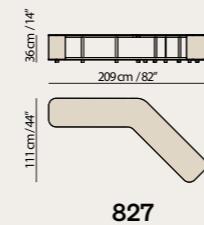

Schematics

Chair with arm

Armless chair

Armchair with arm that can also be used as a corner

Seat with terminal

Chaise longue

Ottoman

Optional back cushion

Chair with arm and recessed back

Armless chair and recessed back

Armchair with arm that can also be used as a corner and recessed back

Seat with terminal and recessed back

Chaise longue with recessed back

Small seat without backrest

Large seat without backrest

Composition Examples

Open cabinet

Bookshelf

Bookshelf left and right