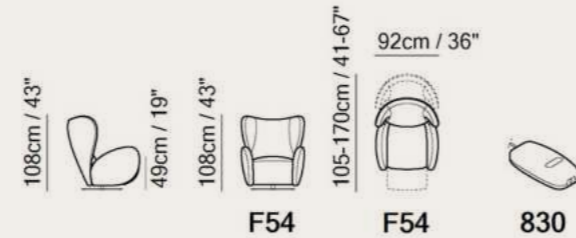

Schematics

Technical Informations

- Swivel base available in Matt Black finish (79) with 270 degree rotation.
- Dual power motion recliner: soft touch buttons positioned, two on the right and two on the left, between seat and armrest.
- Sitting down, the two left buttons open and close the footboard. The closing button is also equipped with the HOME function that closes all the mechanisms.
- The two right buttons, on the other hand, activate the opening and closing of the wall bars.
- Plug on the back shell to connect the electrical cables.
- Battery version available.

Versatile Beauty

Available in Leather and Fabric. Choose between over 50 colours of Leathers and over 90 Colours of Fabrics.

Key Features

- Swivel Base
- Head and Neck Support
- Recliner
  Dual Motion

V996/2996