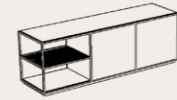

Versatile Beauty

Sideboard with Marble Top

180cm x 50cm H 61cm
70,87" x 19,69" H 24,02"