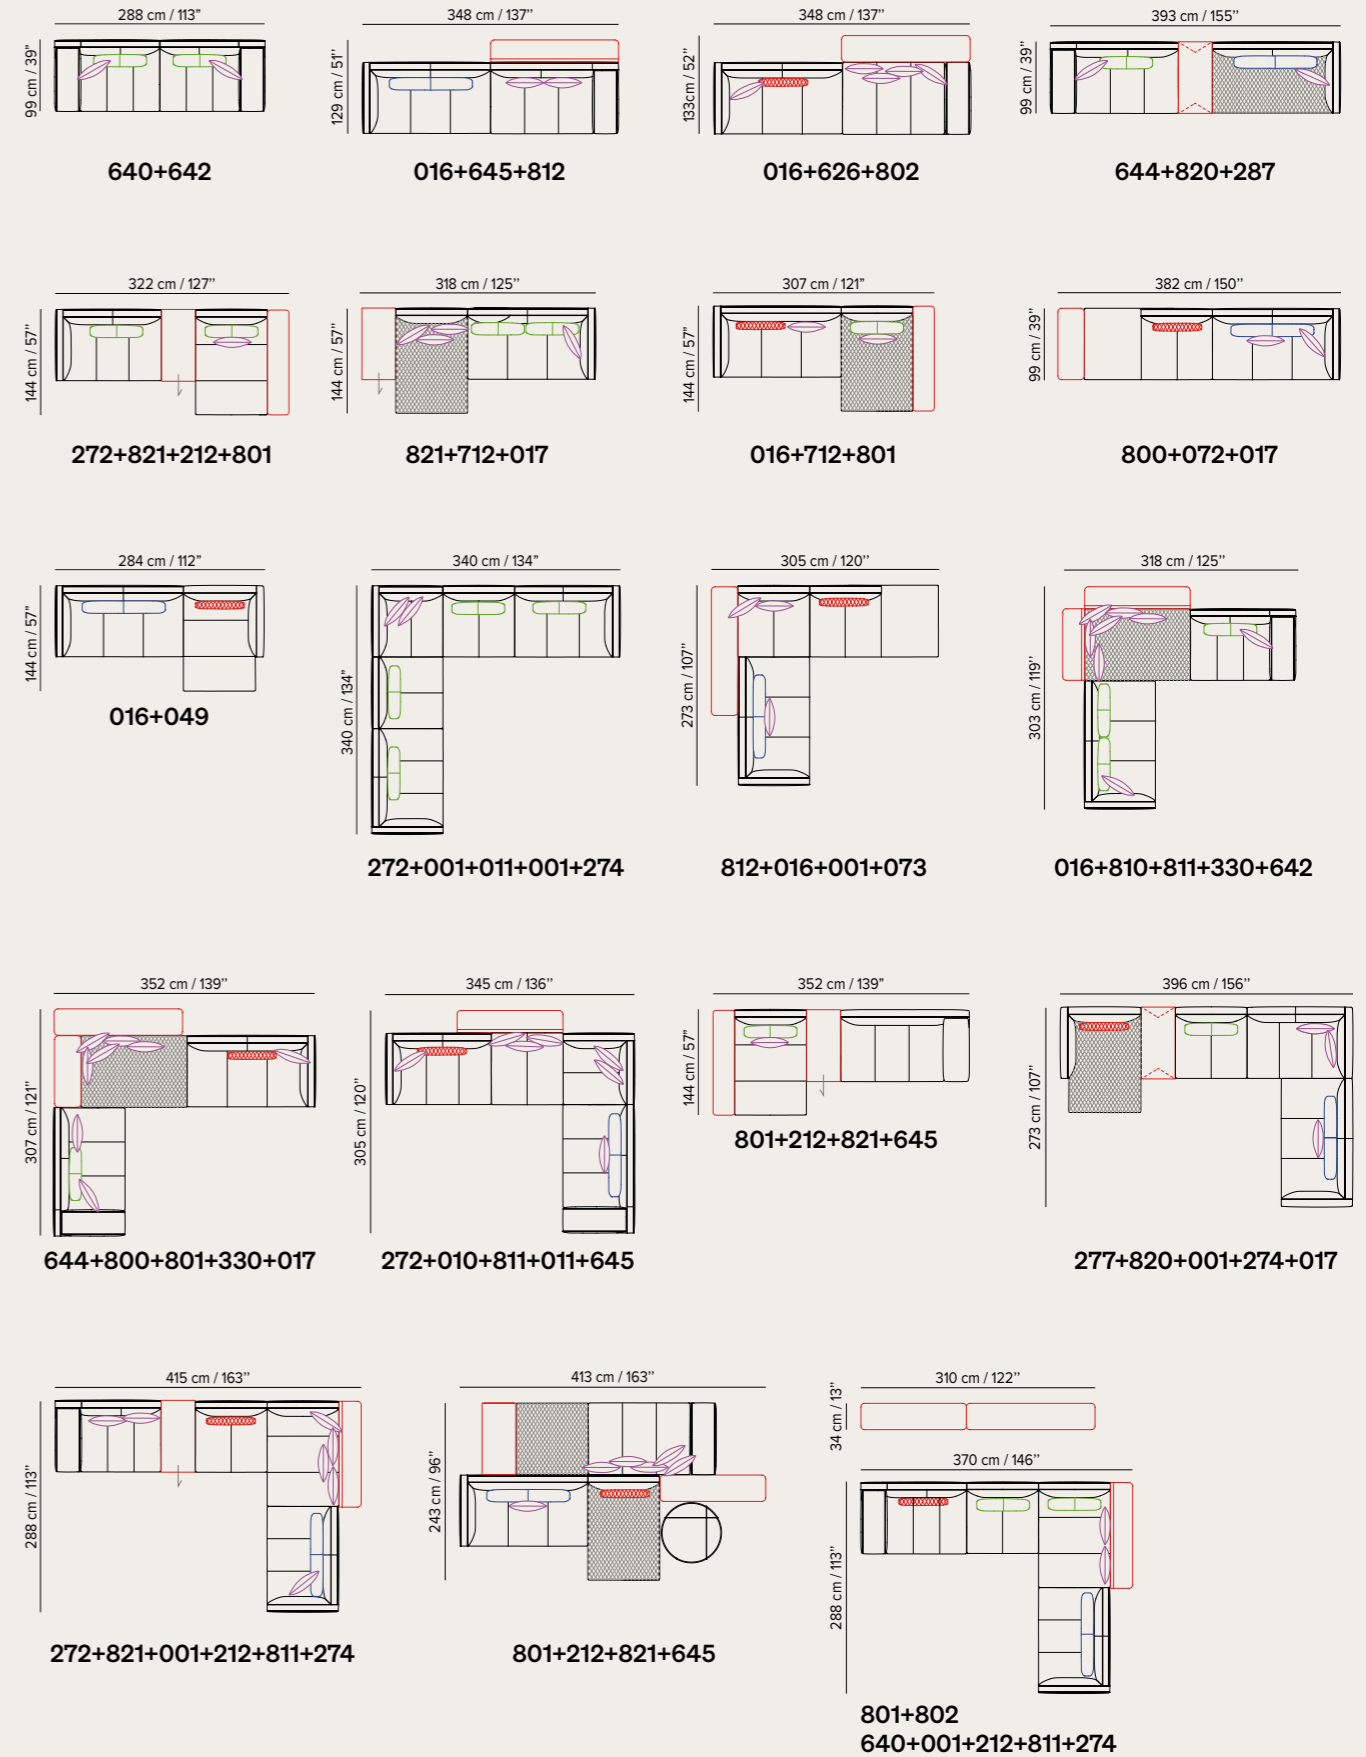

Composition Examples