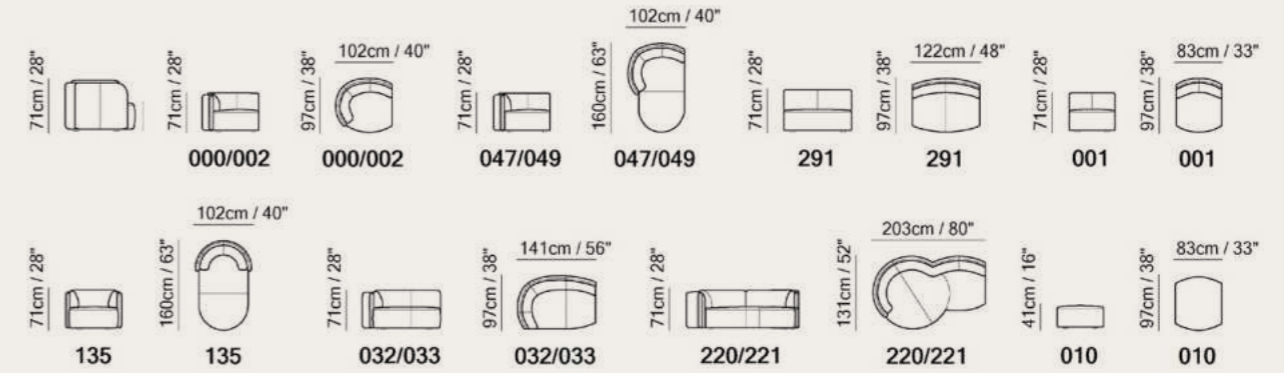

Schematics