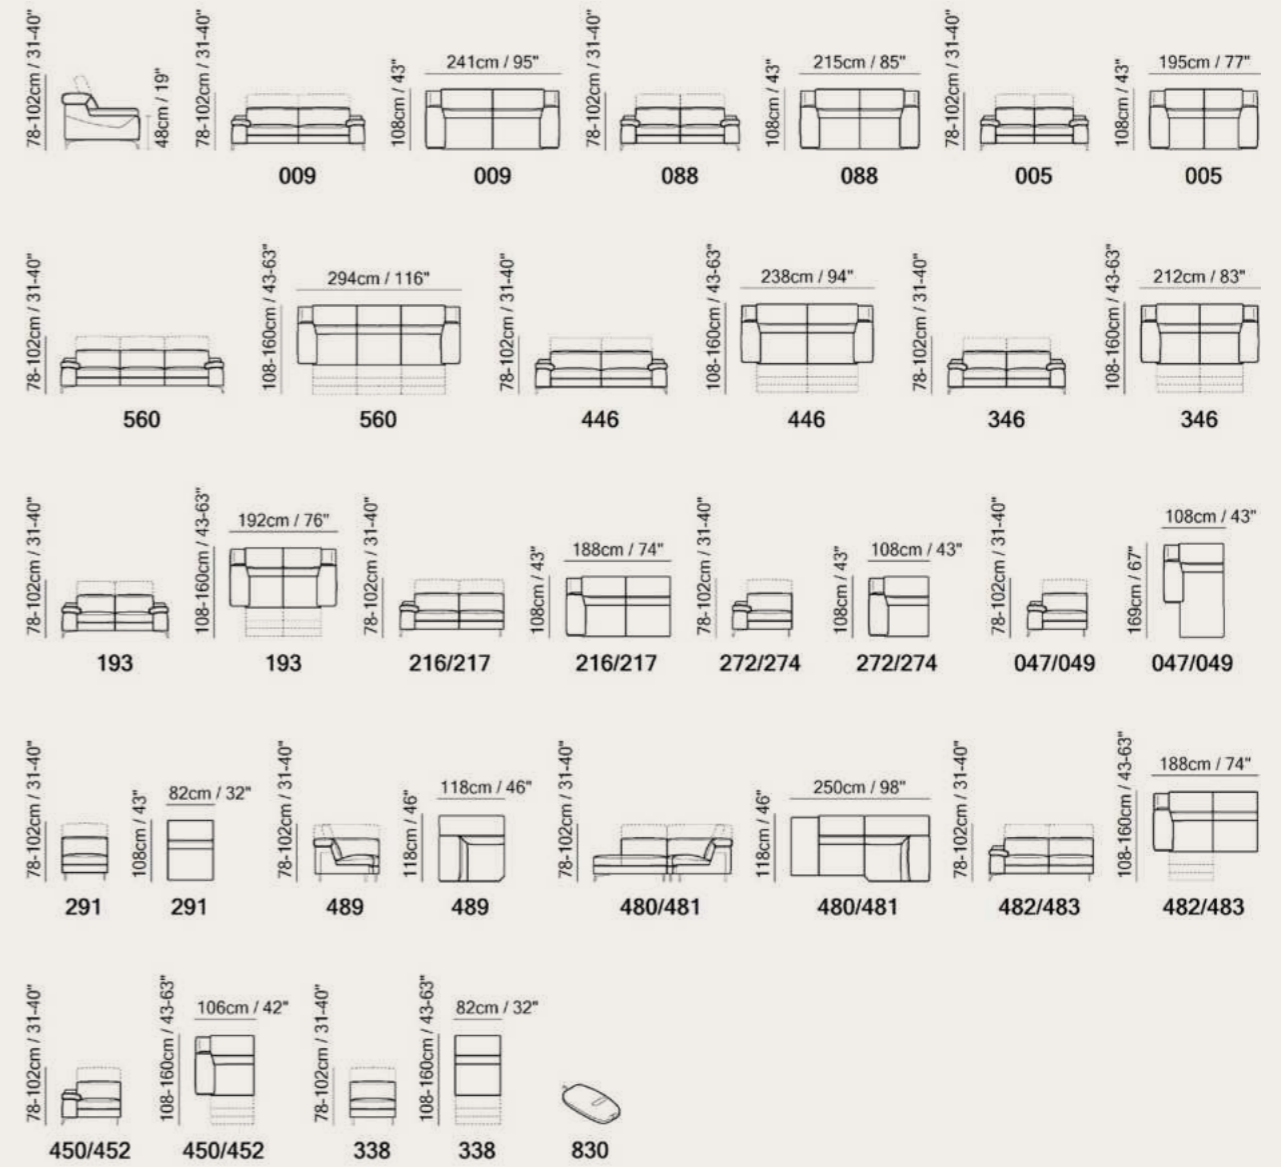

Schematics