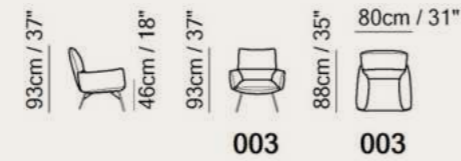

Schematics

Technical Informations

- Available with contrast welt (or another decorative detail such as a band under arm cushion or backrest or inserts) in any color of art. Le Mans.
- Not available in Misterbianco leather (cat. 30).
- Tight Seat Cushion.
- Tight Back Cushion.
- Metal Frame.
- Feet available in metal finishing 78 (Black Chrome).
- Leather-fabric mix covering options:
  - 1° COV. (Leather) = Back cushion, seat cushion and welt
  - 2° COV. (Fabric) = Base.

Versatile Beauty

Available in leather and fabric.
Choose from over 50 leather colors
and over 90 fabric colors.

Key Features

- **Customizable Details**
  Contrast Coverings

2847