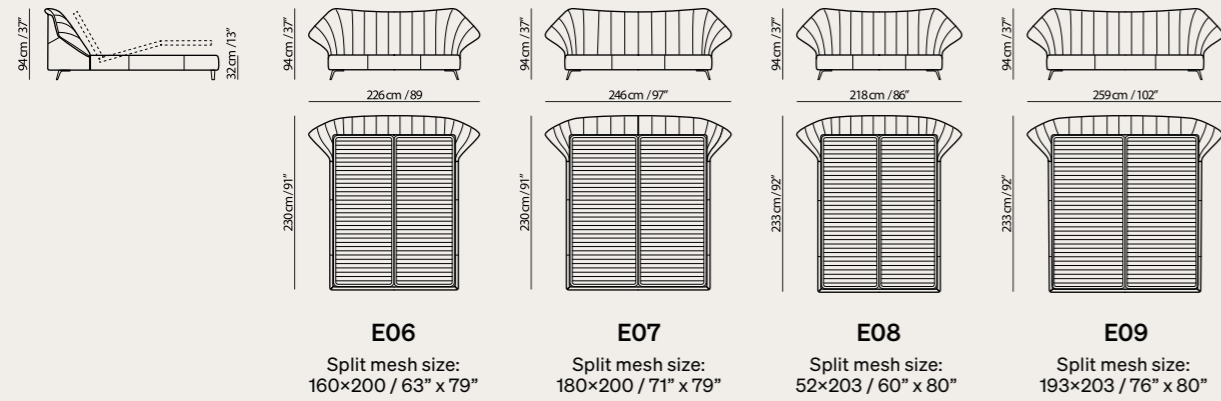

Bed with electric slatted base