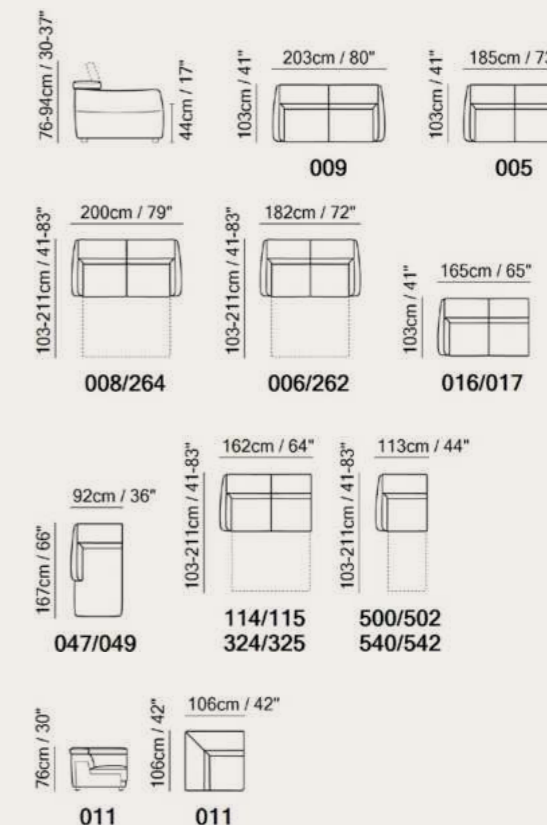

Schematics