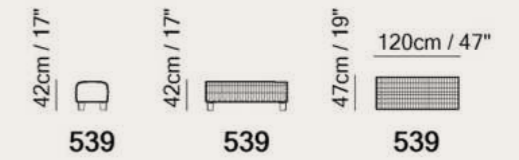

Schematics

Technical Informations

- LR25 without weave and available in leather or fabric (single cover).
- L025 available with your choice of Special Gargano woven suede leather.
- Powder coated feet available in Champagne (FT46) or Matt Black (FT79).

Versatile Beauty

L025 Available in Leather and Fabric both with your choice of Special Gargano woven suede leather frame. Choose between over 50 colours of leathers and over 90 colours of fabrics. LR25 available in Fabric. Choose between over 90 Colours. Choose from over 90 colors.

Key Features

- **Compact Size**
- **Customizable Details**
  Feet Choices