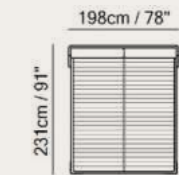

This bed stands out thanks to its embracing headboard, with its characteristic large, soft pillows and the geometric detail of the join between the headboard and the frame.

Technical Informations

- The gentle tilt of the headboard offers a comfortable reading position.
- The metal pawter feet inserted into the structure enhance its design.
- Bed available in leather and fabric.
- Bed available with optional storage compartment.
- The headboard is completely upholstered and finished. It is filled with foam and feather. The two cushions on the headboard are zipped to the frame.
- The Storage uses in a smart way the space available under the mattress frame. The open and close of the storage is eased by the gas piston mechanism. Steel frame painted with epoxy powders with great resistance to chemical agents. Resistant against corrosion and shock.
- The storage position (height 70 cm from the round) has the ability to stabilize to a higher horizontal position, which allows the user to make the bed up in a more comfortable position without bending, accessing easily the storage near the headboard.
- Leather handle to easily open and close the storage.
- Orthopedic wooden slats that offers the right support during sleep.
- Available in 4 sizes to satisfy all space needs.

Versatile Beauty

Schematics