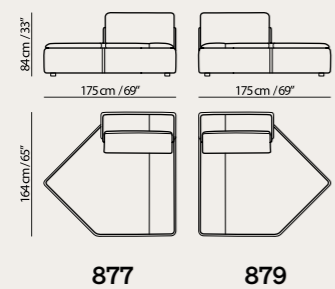

Chaise longue with recessed back