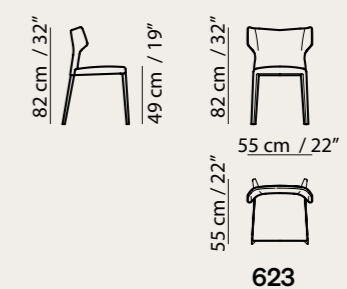

Schematics

Technical Informations

- Fully upholstered in leather or fabric.
- Anti-scratch and anti-slip rubber feet for the protection of floor surfaces.
- High aesthetic value, with details like stitching around the tone-on-tone edges.
- Metal structure for legs and backrest and extraordinary padded seats.
- The comfortable chairs are enriched with details such as the stitching, which runs along the tone-on-tone finished edges.
- Only in the version without armrests.
- Made in Italy Product.

Versatile Beauty

Available in leather.
Choose from over 10 colors.

Key Features

- Compact Size
- High Visual Comfort