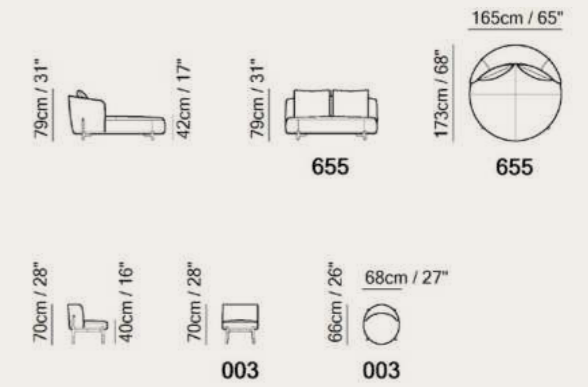

Schematics