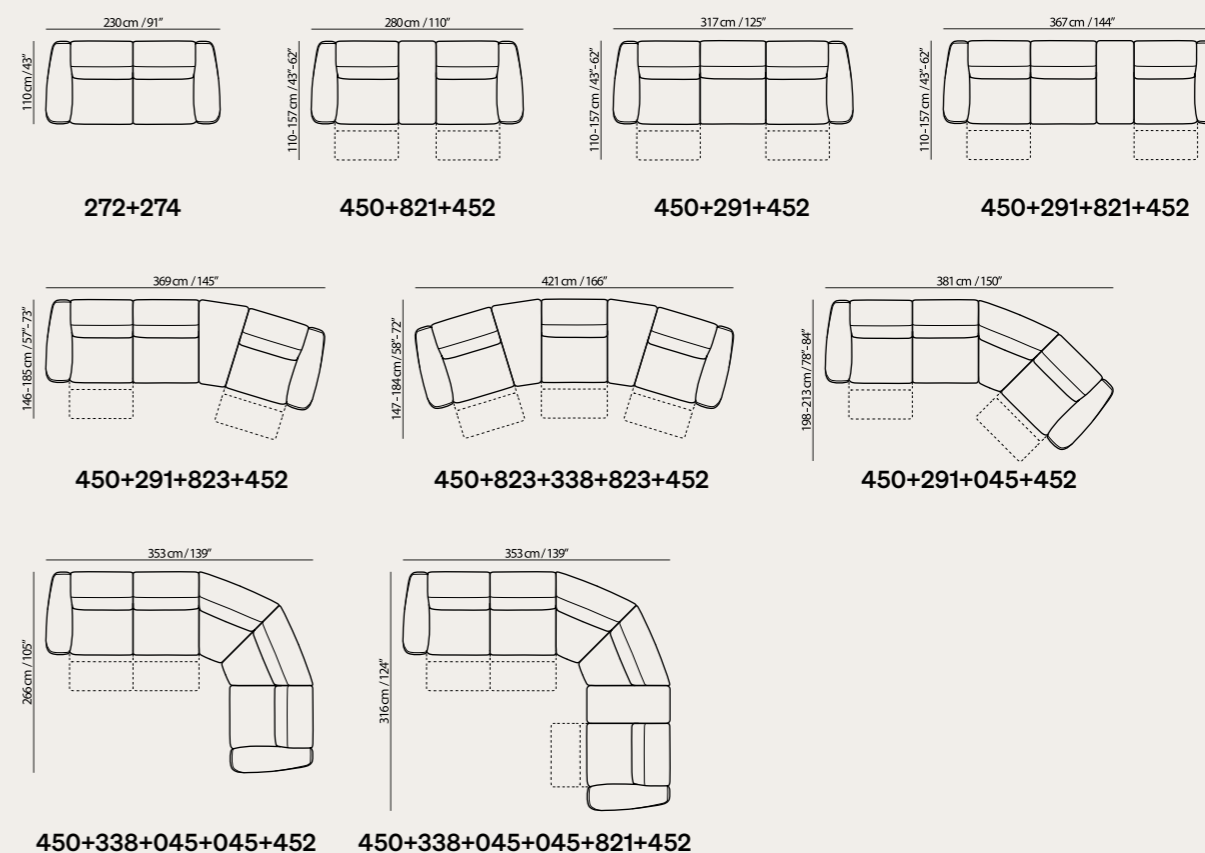

Composition Examples