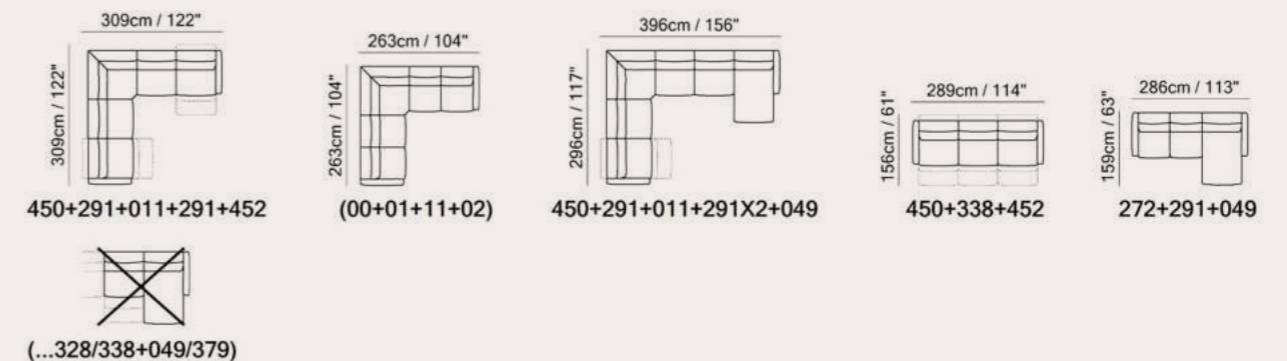

Composition Examples