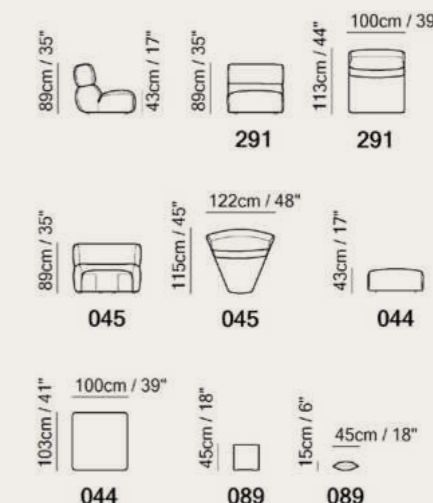

Schematics