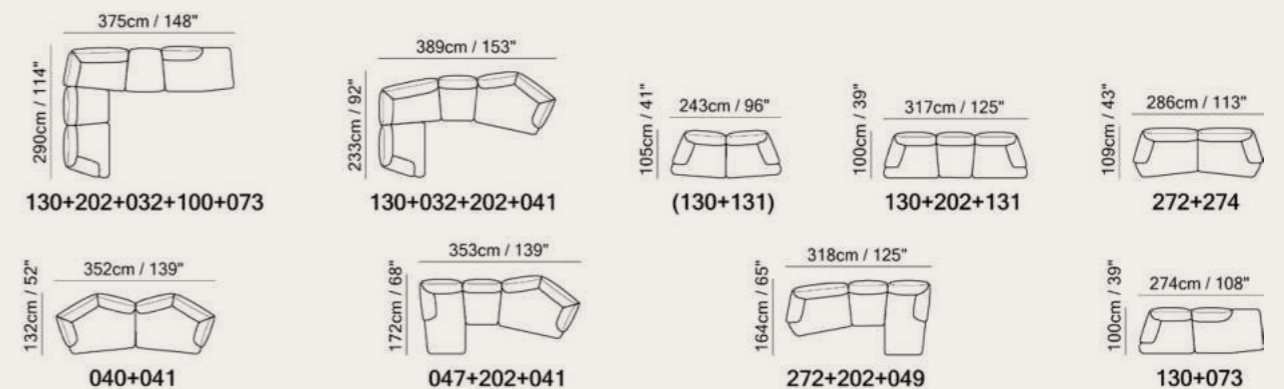

Composition Examples