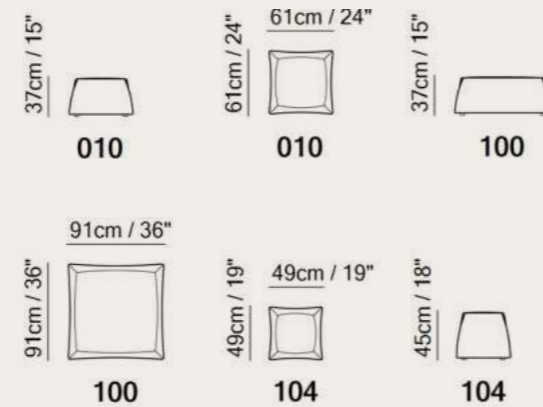

Technical Informations

- Stitching is always in taupe.
- Internal wooden frame.
- All versions have castors.

Versatile Beauty

Available in leather and fabric.
Choose from over 50 leather colors and over 90 fabric colors.