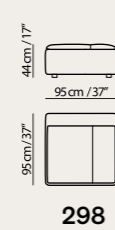

Small seat without backrest