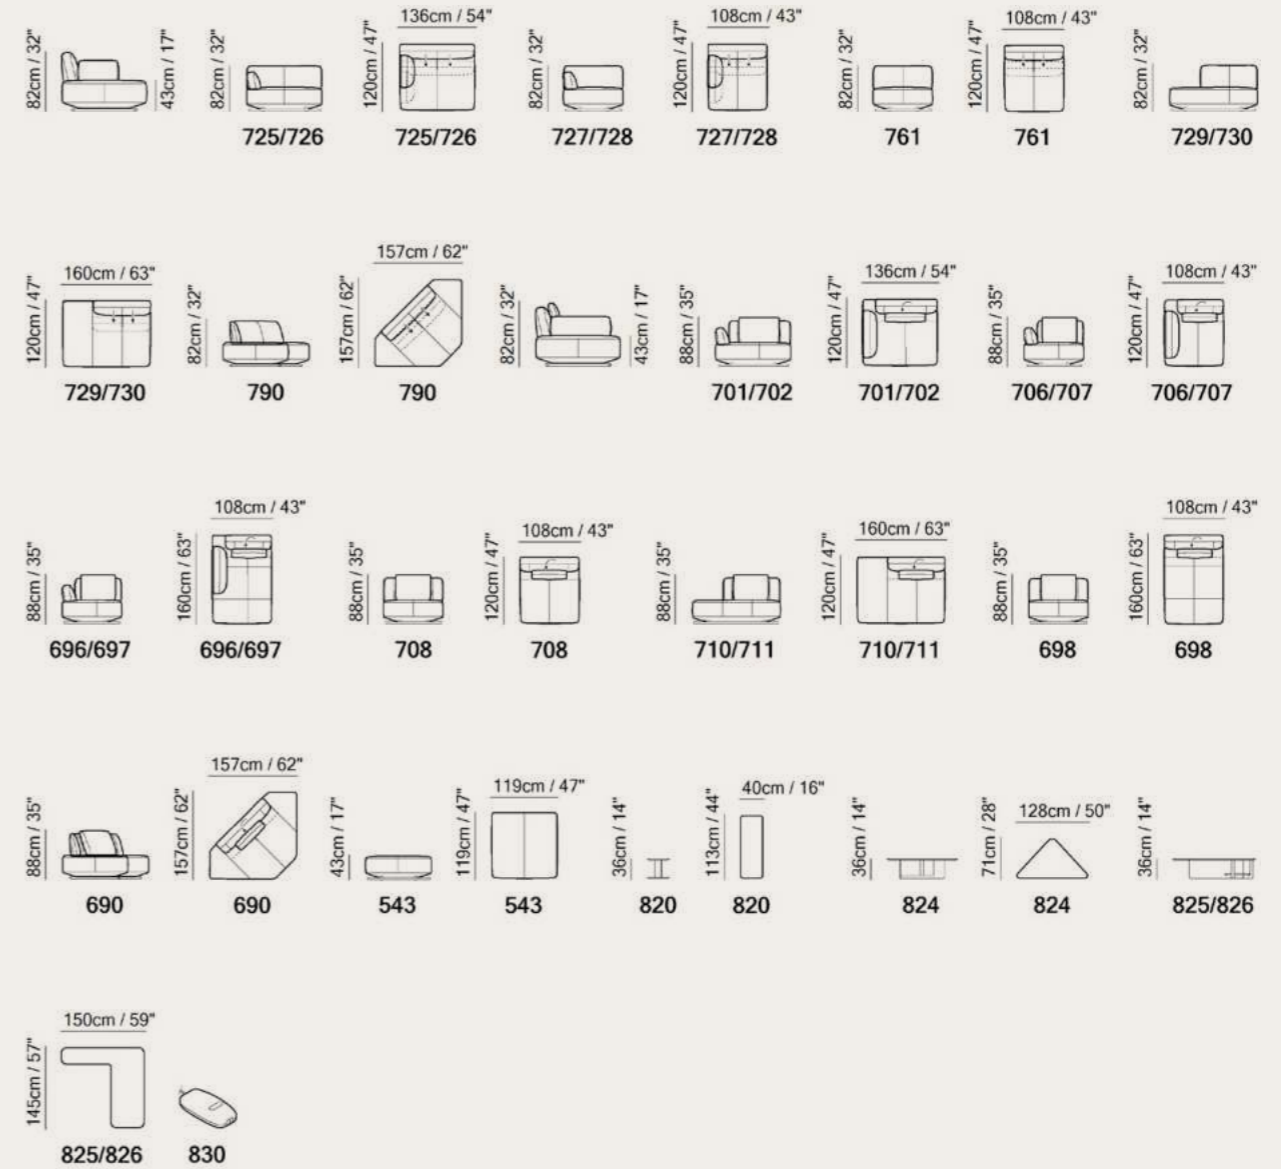

Schematics