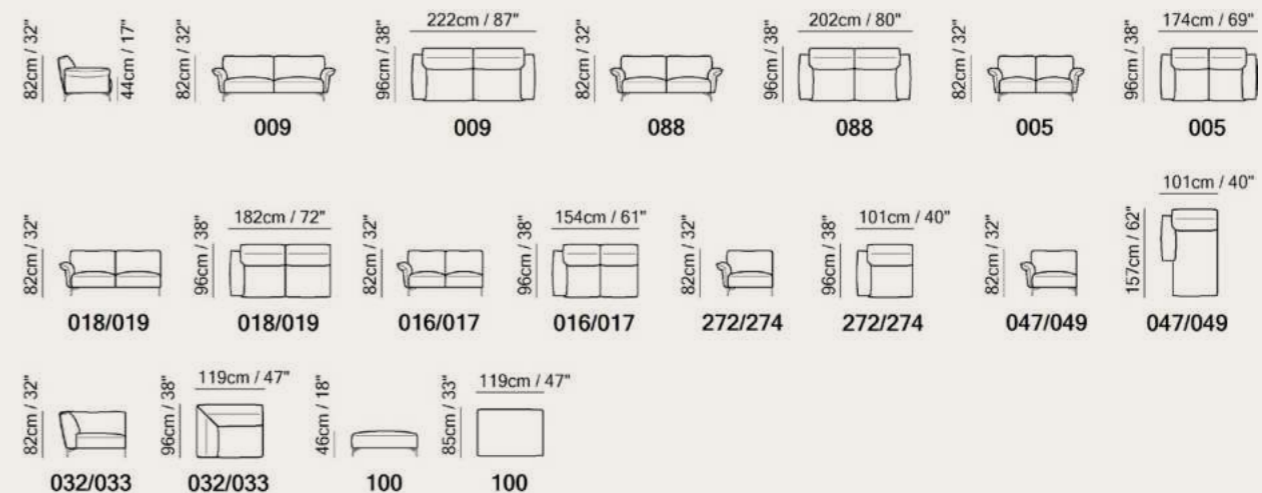

Compactness, style and elegance are combined in a vintage-effect sofa that is ideal for urban and metropolitan spaces. The model features highly versatile configurations and coverings.

Versatile Beauty

Available in leather and fabric. Choose from over 50 leather colors and over 90 fabric colors.

Technical Informations

- Seat and back cushions are fixed to the frame.
- Internal wooden frame.
- Feet available in metal finishing Black Chrome (FT78).

Key Features

- **Modularity**
- **Compact Size**
- **Leather and Fabric**

Schematics