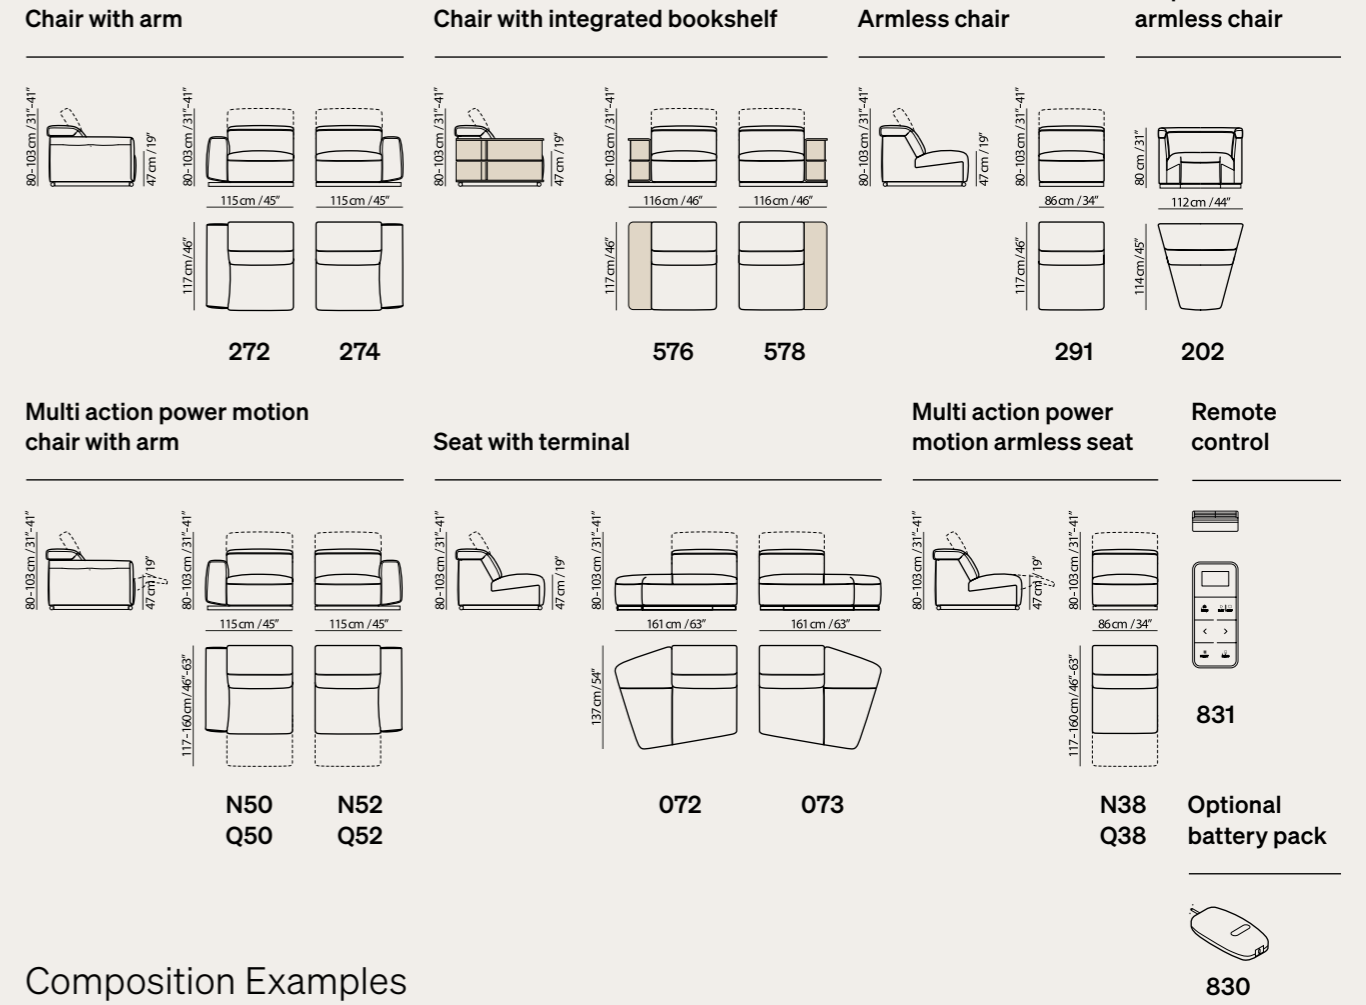

Schematics