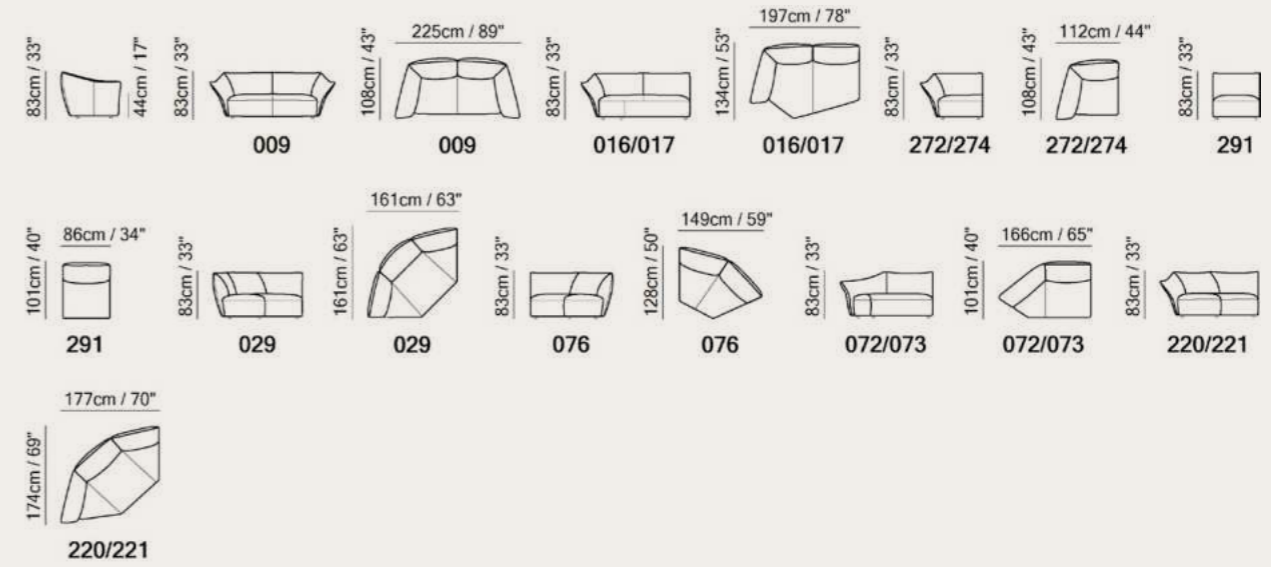

Schematics