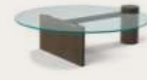

Fossena Stone/
Extrawhite Glass
T847001XNA