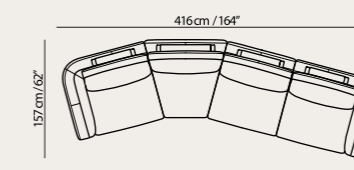

272+202+291+274