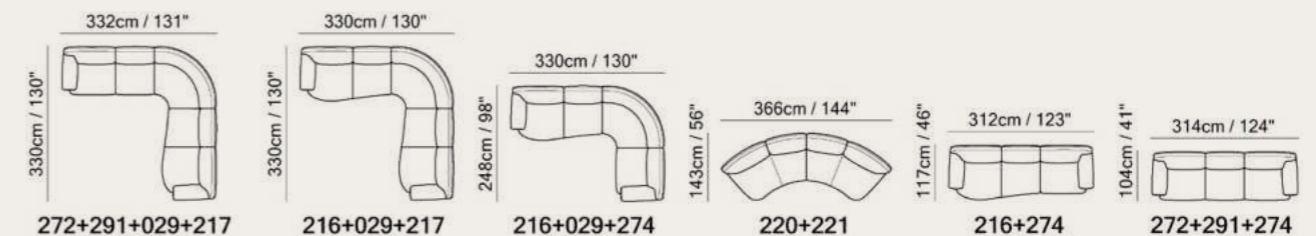

Composition Examples