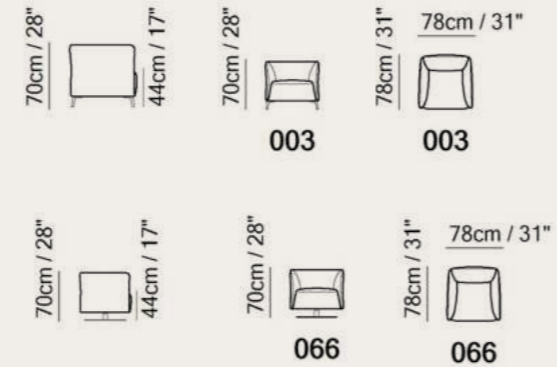

Schematics

Technical Informations

- Back and Seat Cushions are fixed to the frame.
- Internal wooden frame.
- Vers. 003 has feet available in metal finishings Glossy Chromed (77) or Black Chrome (78).
- Vers. 006 has metal base available in Metal Matte Black (79).
- Vers. 066: Metal base available in metal finishings Matte Black.

Versatile Beauty

Available in leather and fabric.
Choose from over 50 leather colors and over 90 fabric colors.
Leather-fabric mix covering options:
1° COV. (Leather) = Inner back cushion
2° COV. (Fabric) = Outer body and seat cushion.

Key Features

- Swivel Base
- Compact Size
- Customizable Details
  Contrast Coverings

2899

Dolly

Designed by
Claudio Bellini