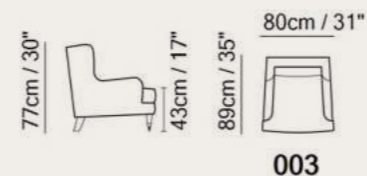

Schematics

Technical Informations

- Seat cushion includes a layer of memory foam and a pressure-sensitive soft polyurethane.
- Loose Seat Cushion.
- Back Cushion is fixed to the frame.
- Internal wooden frame.
- Front feet are slightly higher in respect to rear.
- Front feet have castors.
- Feet available in wood finishings. Walnut (09) and Wengè (18).

Versatile Beauty

Available in leather.
Choose from over 50 colors.
Model is available with contrast welt to be entered as second covering in the same category.

Key Features

- **Customizable Details**
  Contrast Coverings
  Feet Choices
- **Moving Features**
  Castors

3100