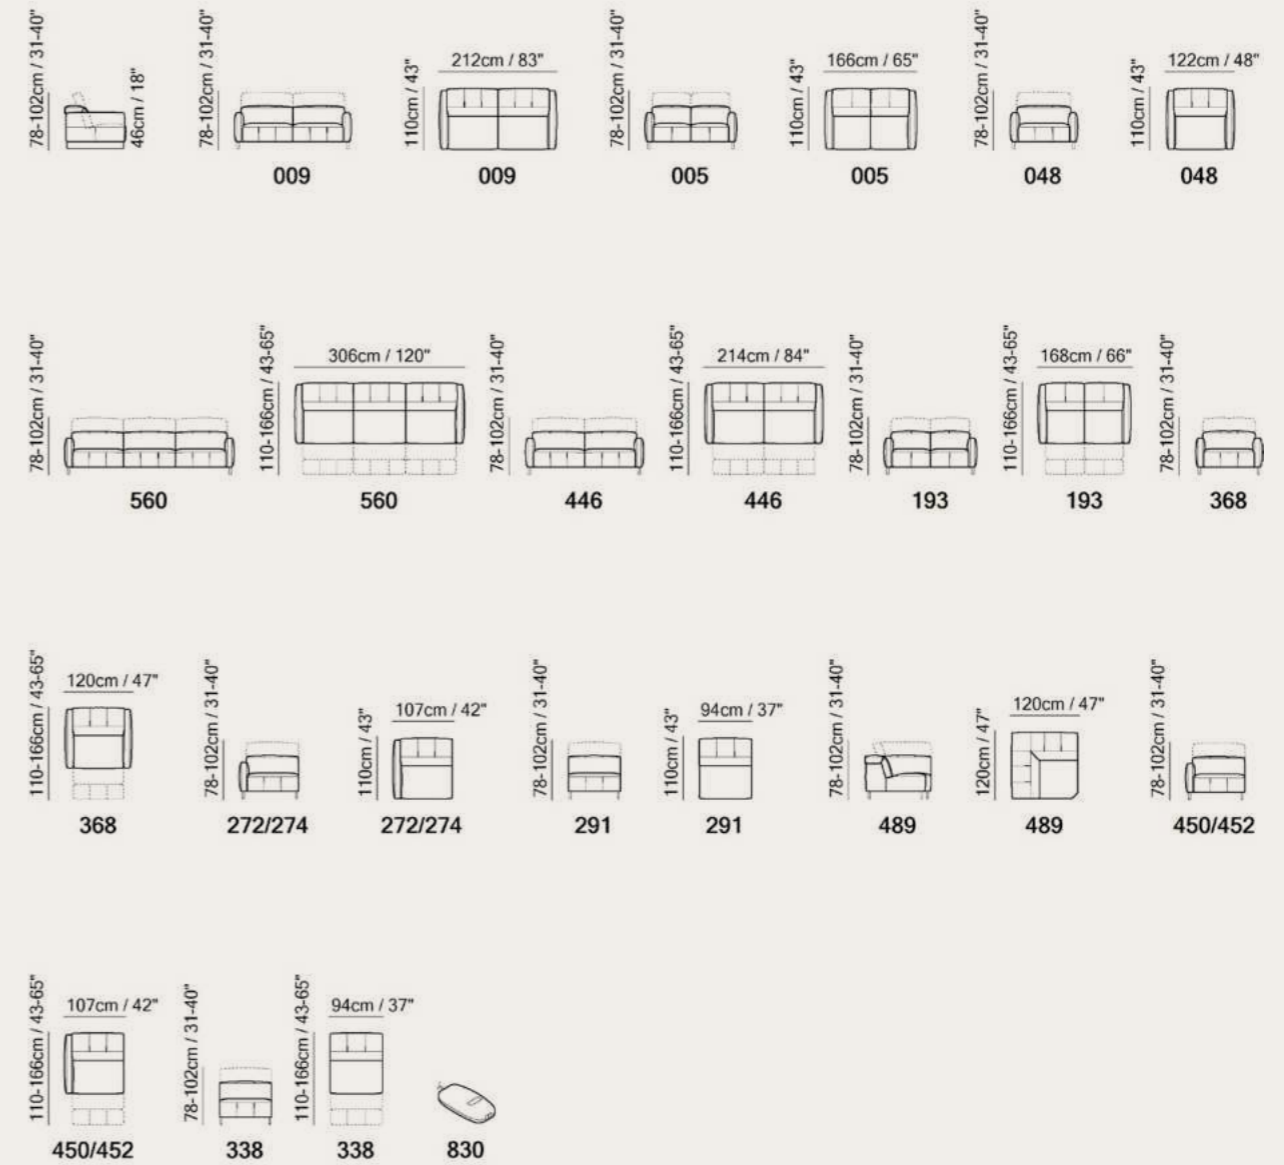

Schematics