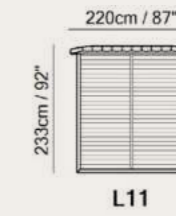

Schematics