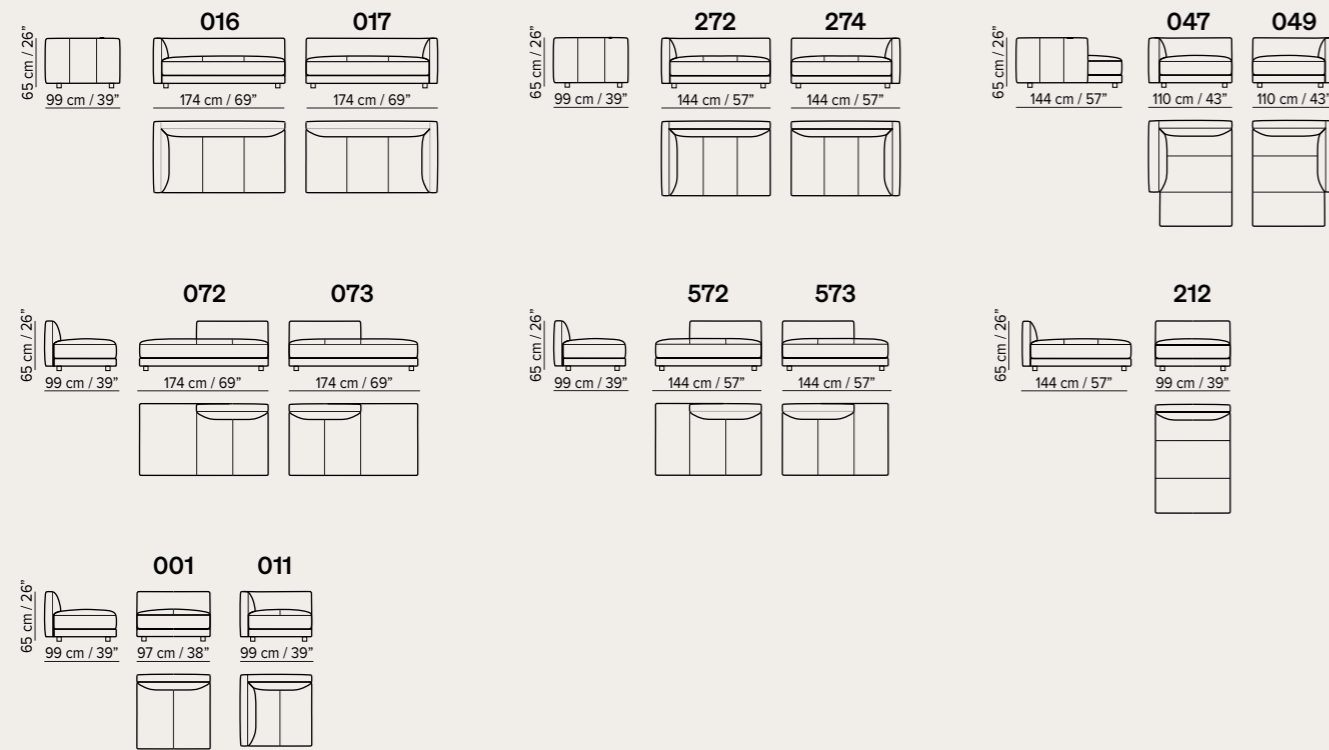

Schematics

Modules

Quilted Modules

Modules with low armrest

Poufs

Drawer - Bridge Table

Pillows

Decorative and Loose back cushions, of different size and shapes, can be ordered in leather, fabric and in the desired quantity with the aim of enriching the design of the sofa and improving comfort.