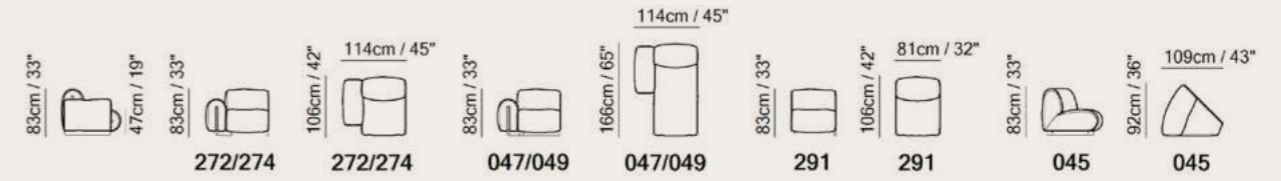

Schematics