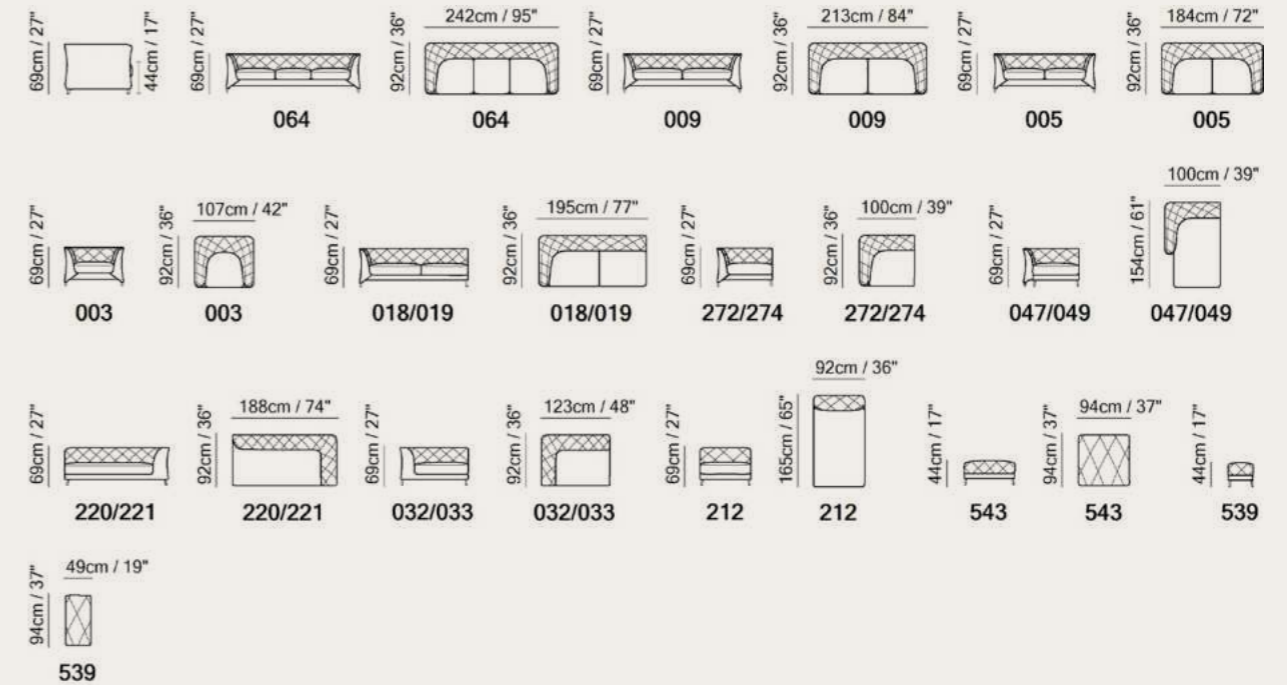

Schematics