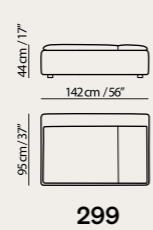

Large seat without backrest