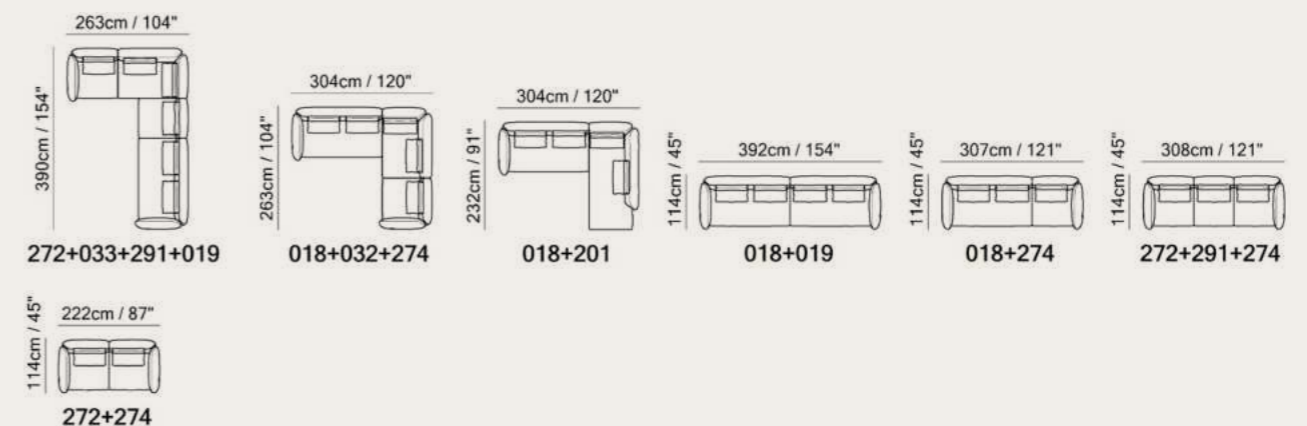

Composition Examples