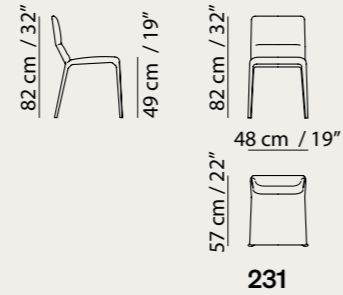

Schematics

Without Arms

Technical Informations

- Features a metal frame padded on the backrest and seat.
- It can be upholstered in leather or fabric, and has distinctive stitching along the tone-on-tone finished edges.
- Made in Italy Product.

Versatile Beauty

Available in leather and fabric.
Choose from over 20 colors.

Key Features

Compact Size

CH12