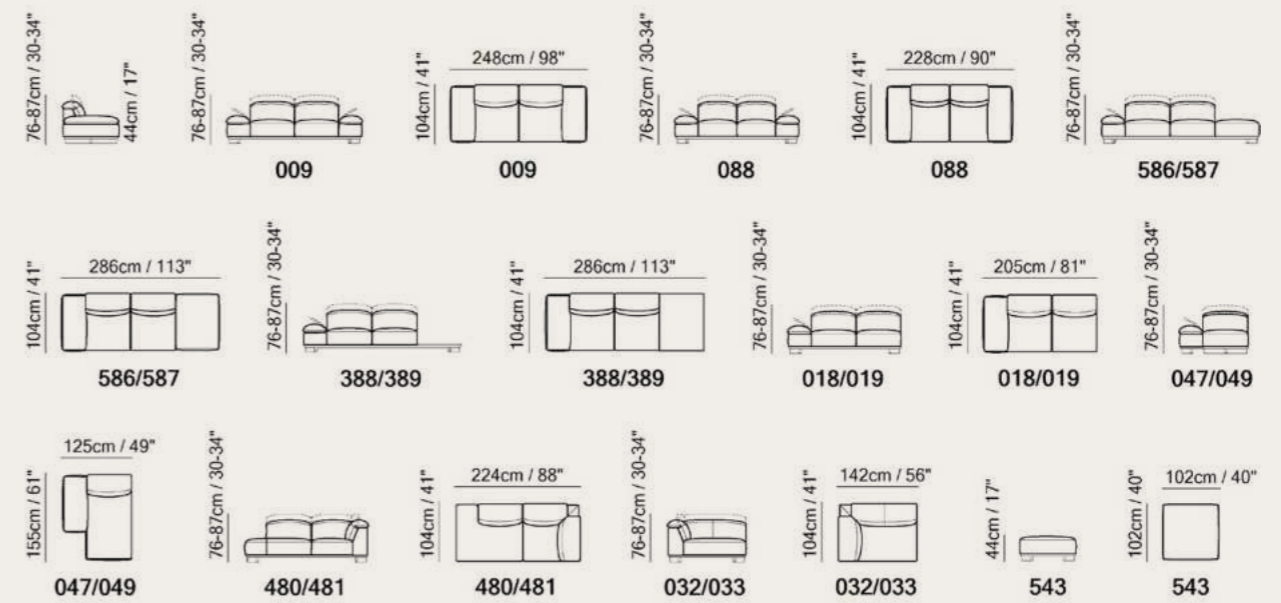

Schematics