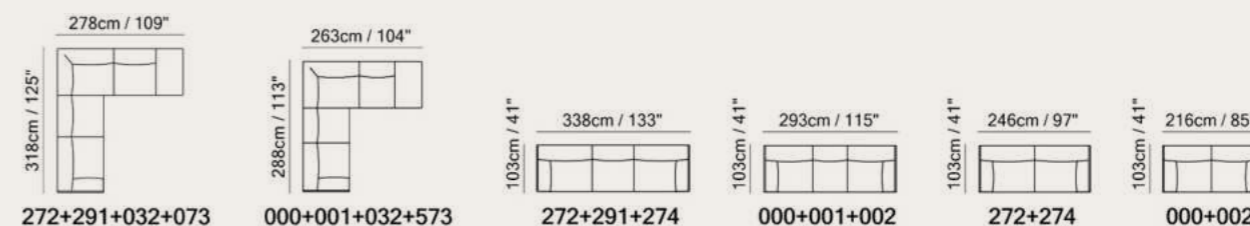

Composition Examples