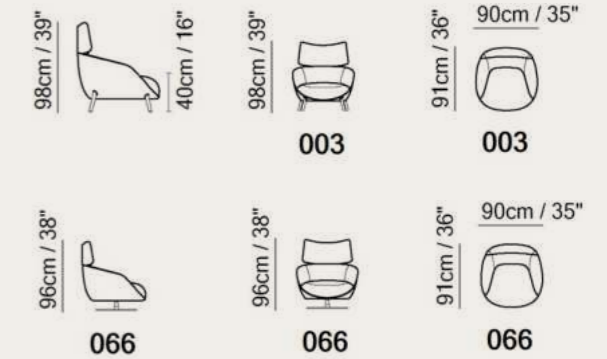

Schematics

Technical Informations

- Back and Seat Cushions are fixed to the frame.
- Internal wooden frame.
- For version 003 Feet available in wooden finishings Oak Coffee (29) or Smoked Oak (32).
- Vers. 066 metal swivel base available in Matte Black Finish (79).

Versatile Beauty

Available in leather and fabric. Choose from over 50 leather colors and over 90 fabric colors. In fabric contrast welt any colour cat 15 Le Mans. Leather-fabric mix covering options: 1° COV. (Leather) = Outer body & Welt. 2° COV. (Fabric) = Inner body and seat cushion.

Key Features

- Swivel Base
- Head and Neck Support
- Customizable Details Contrast Coverings