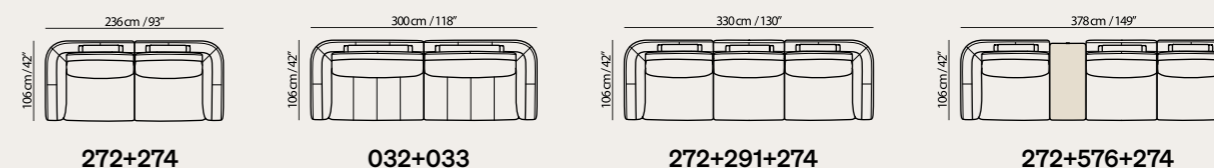

Composition Examples