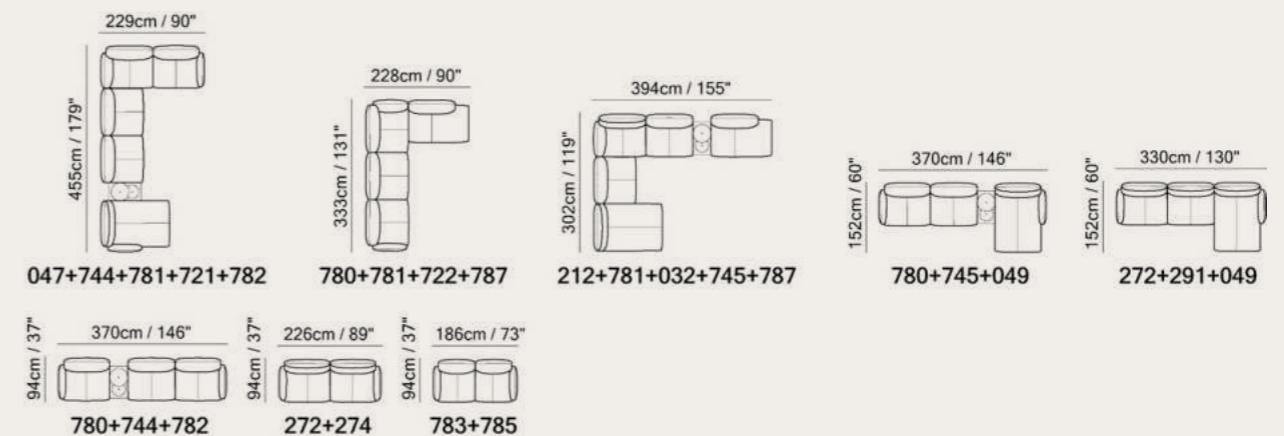

Composition Examples