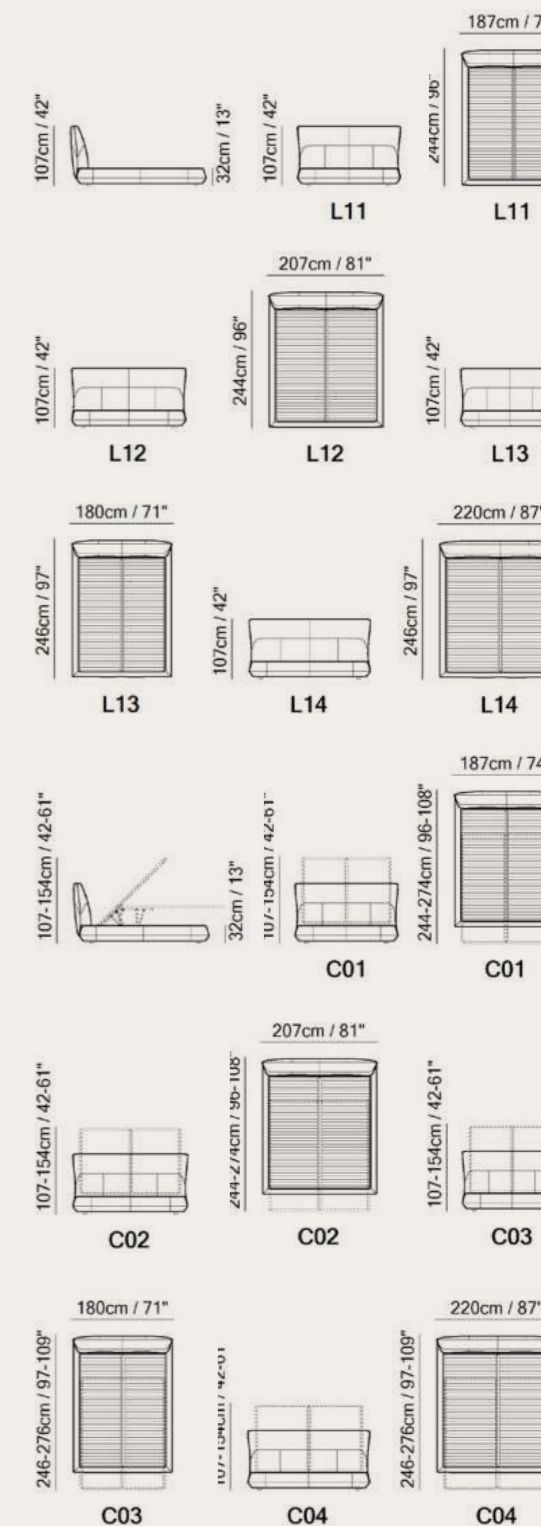

Schematics