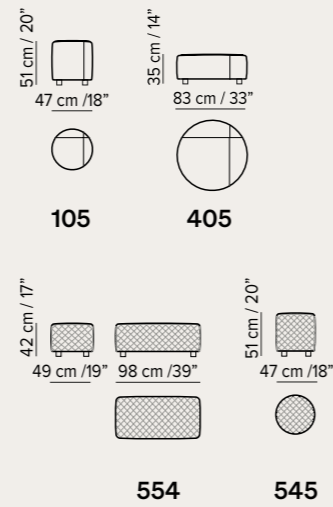

Schematics

Technical Informations

- Vers 554 and 545 available with diamond stitching leather or fabric.

Versatile Beauty

Available in leather and fabric. Choose from over 50 leather colors and over 90 fabric colors.

Key Features

- **Compact Size**

2012