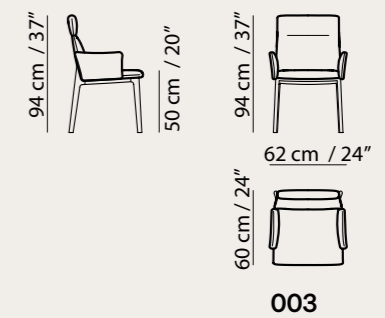

Technical Informations

- Walnut or oak solid wood base.
- Seat and back made with the structure in metal tubing and cold foamed with high quality polyurethane to be more comfortable.
- The upholstered seat and back are fitted with elastic belts for unrivalled comfort.
- Made in Italy Product.

Versatile Beauty

Available in leather.
Choose from over 10 colors.

Key Features

- **Head and Neck Support**
- **High Visual Comfort**
- **Customizable Details**
  Armrest Choices
  Feet Choices