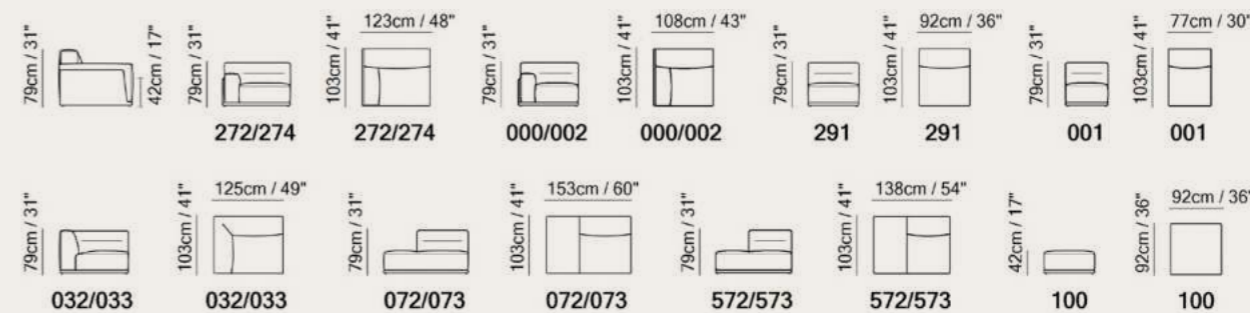

Schematics