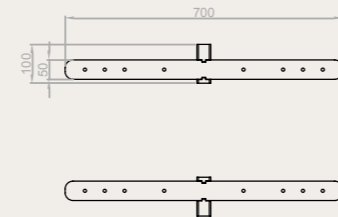

Storage Box
with Tilt Down Door H189011XNA
With Storage Drawer H189013XNA
L90 P33 H30 cm

Please Note: All hardwares for safely installing the bookshelf are included except for the washers and screws for wall mounting. A thorough preliminary check of the structural conditions of the walls is recommended before proceeding with the order and assembly.