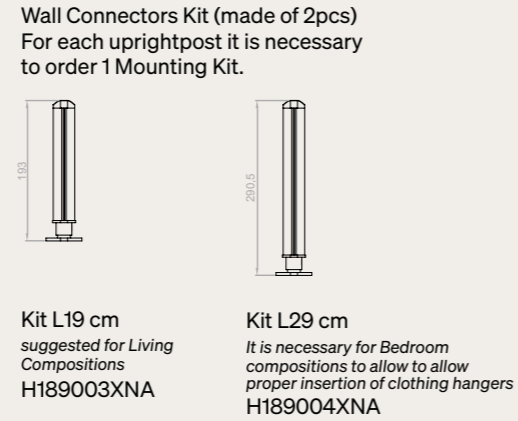

Schematics

Vertical Post