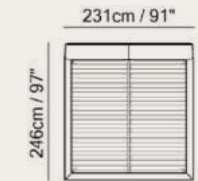

Sumptuously soft and airy in appearance, Piuma is lifted from the ground by its open base almost as if it were floating. Suggestive of two pillows joined in the middle, the headboard offers high comfort levels.

Technical Informations

- Featuring a unique contrast welt in fabric, this masterpiece of design allows for customization, where leather always stands in striking contrast and fabric can be ordered tone on tone.
- Orthopedic solid beech wood slats that offers the right support during sleep.
- Second covering for Piuma is always Rizzoli or Laguna both when ordered all in fabric or in mix categories.
- Pillow shaped headboard, fully upholstered front and back. Two headboard heights available (94cm or 114cm high).
- Sleek metal black matte and open base.
- Bed available in leather and fabric.
- Available in 4 sizes to satisfy all space needs.

Versatile Beauty

Schematics

L14