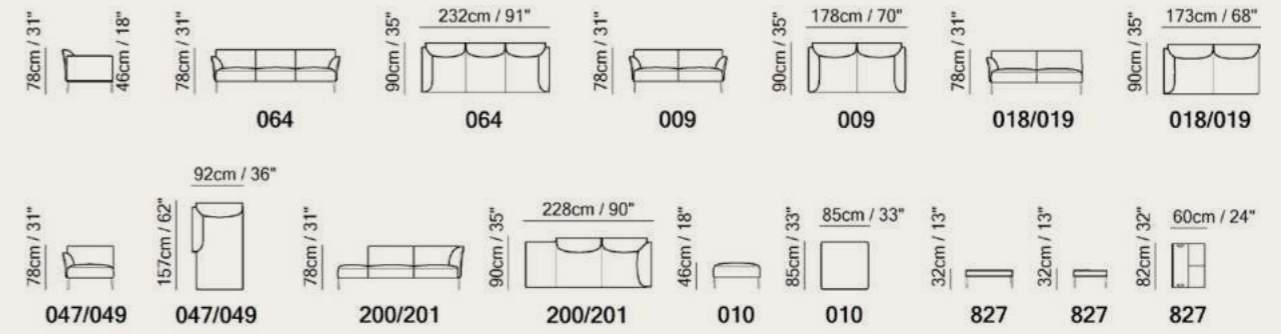

The sofa retains its essential, soft aesthetics, replicated in the armrests and backrests with as lightly flared configuration, forming a type of plant-like frame around the seat. A modular system to meet the needs of a multifunctional, elegant and compact living room.

Technical Informations

- Absolute comfortable seat cushions thanks to a new polyurethane foam with high density.
- Internal wooden frame.
- Available in Glossy Black finish (FT71) or Polished Chrome Base (FT77).
- Version 827: Combined with FT79 feet and Table top in Honey Ashwood combined with FT77.

Versatile Beauty

Available in leather and fabric. Choose from over 50 leather colors and over 90 fabric colors.

Key Features

- **Modularity**
- **Compact Size**
- **Storage**
  Storage Cabinet
- **Customizable Details**
  Feet Choices
- **Leather and Fabric**
- **Integrated Coffee Table**

Schematics