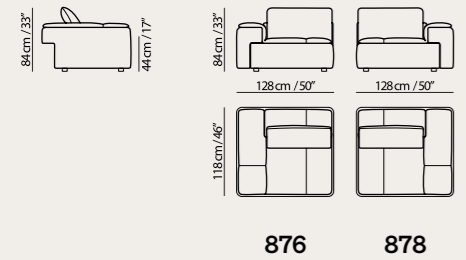

Ottoman

Optional back cushion

Chair with arm and recessed back