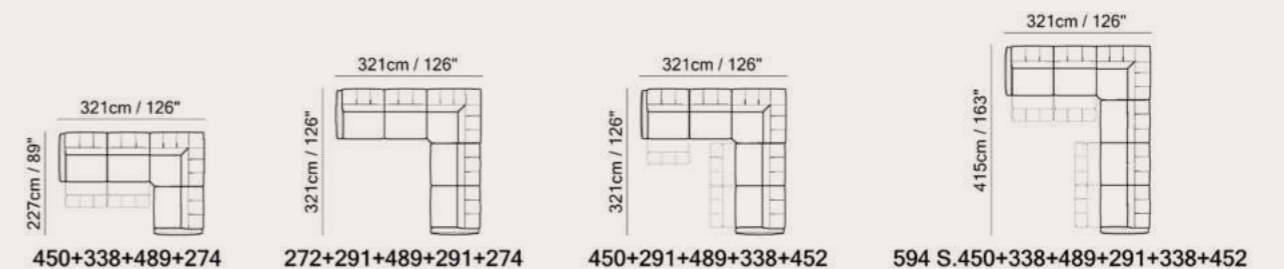

Composition Examples