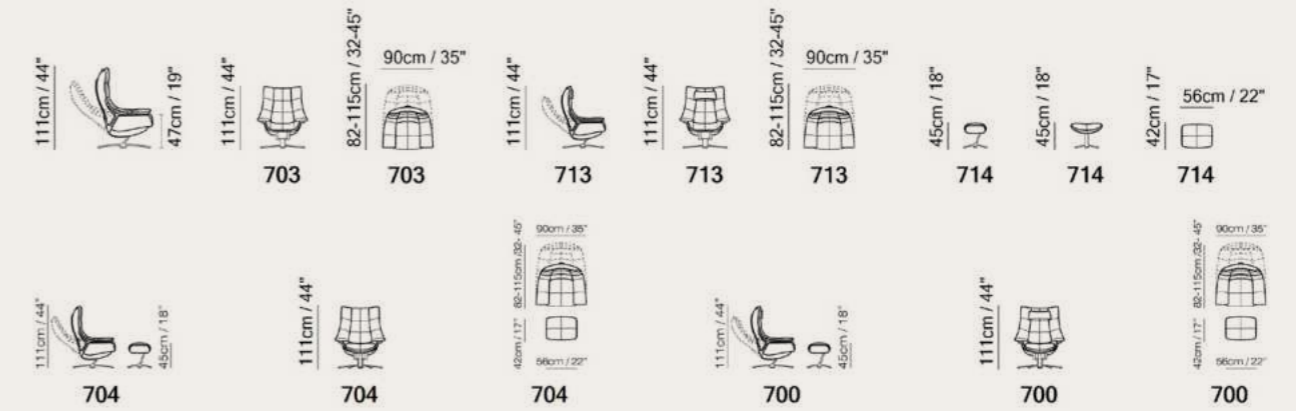

Schematics Re-Vive Quilted

King 600K