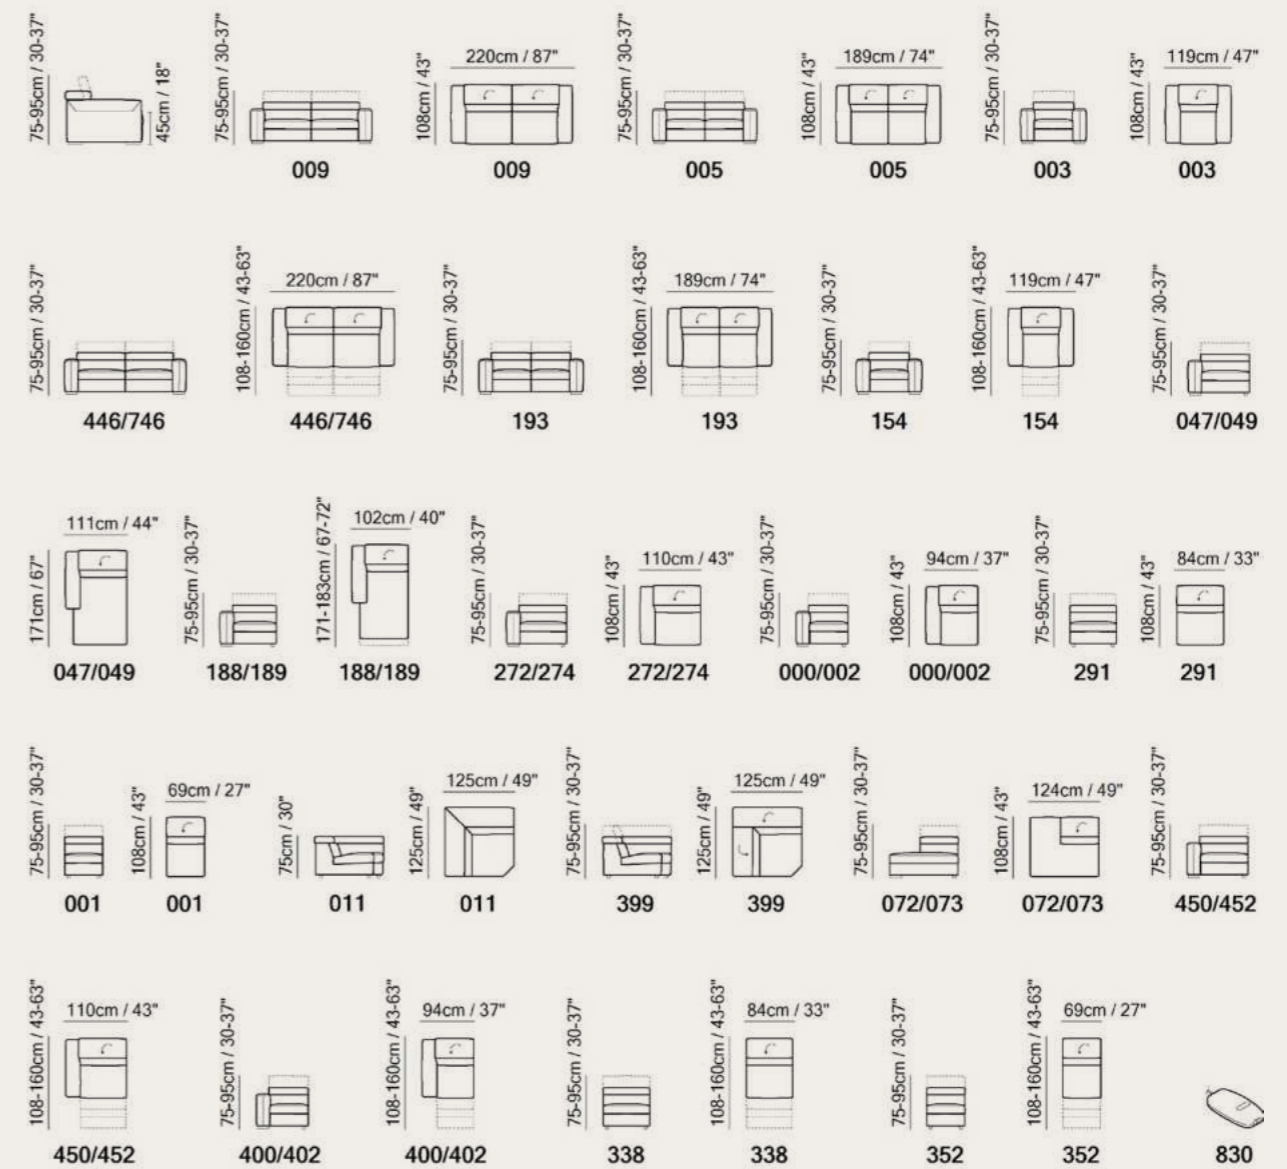

Schematics