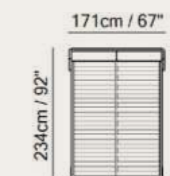

C01/L11

C03/L13