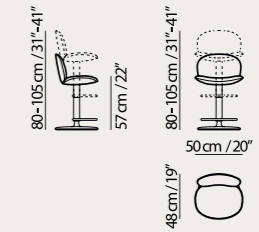

Schematics

Without Arms

003

Technical Informations

- Bar Stool with glossy black painted steel frame.
- The Dove stool is equipped with a swivel mechanism and height adjuster to enhance seating comfort.
- Base made of laser-cut and painted steel.
- Seat and backrest made of curved steel sheet (tubular mesh) and painted, padded with high-density polyurethane, and fully upholstered in fabric or leather in various colors from the sample collection.
- Made in Italy Product.

Versatile Beauty

Available in leather and fabric.
Choose from over 40 colors.

Key Features

- **Swivel Base**
- **Adjustable Seat Height**