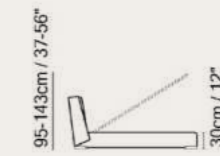

Schematics