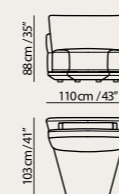

Trapezoidal armless chair

202