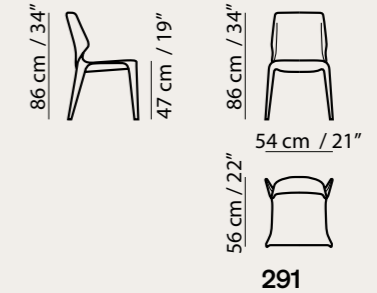

Schematics

Without Arms

Technical Informations

- Fully upholstered in rawhide. Rawhide in two different categories: Basic: 100% cow hide; 1,8/2,0 mm thick with linear grain; chrome tanned. Special: 100% full grain cow hide; 2,8/3 mm thick; aniline vegetable tanned leather at a superior price in two different colors Dark Brown and Tan.
- Internal Metal frame completely upholstered.
- Made in Italy Product.

Versatile Beauty

Available in price list with
4 colour of basic rawhide;
2 colours of full grain.