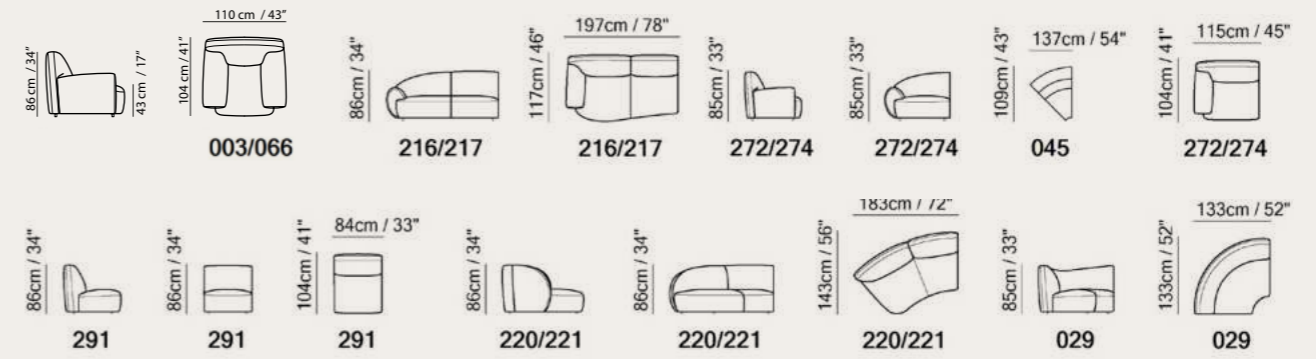

Schematics