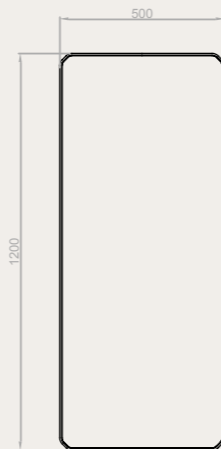

Optional Mirror
L50cm x H120 cm x P3 cm