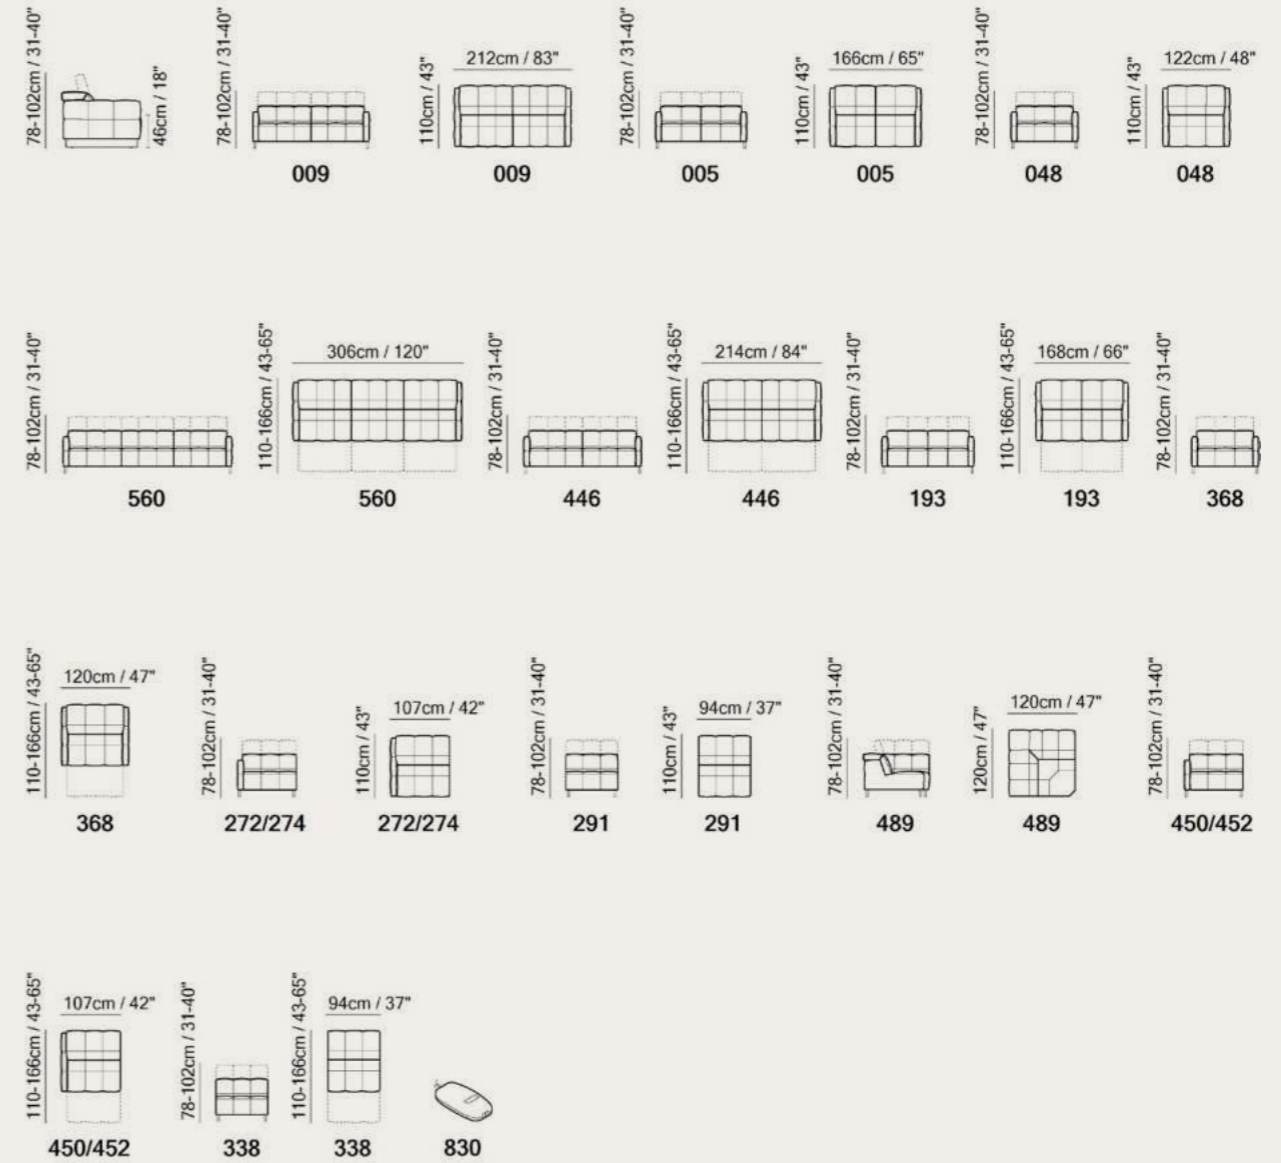

Schematics