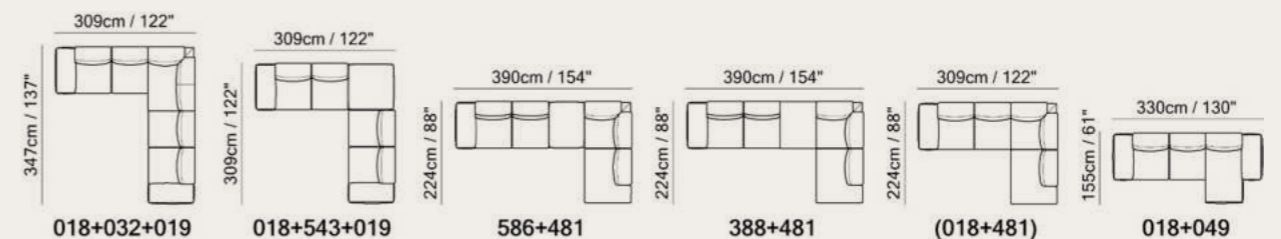

Composition Examples