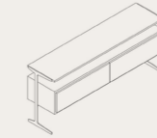

Versatile Beauty

Sideboard with Doors

150cm x 37cm H 65cm
59,06" x 14,57" H 25,59"