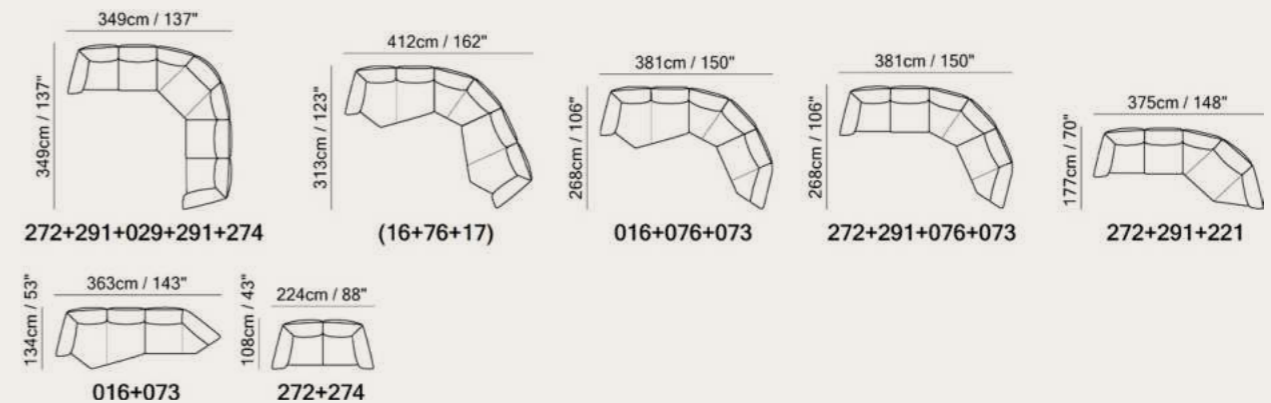

Composition Examples