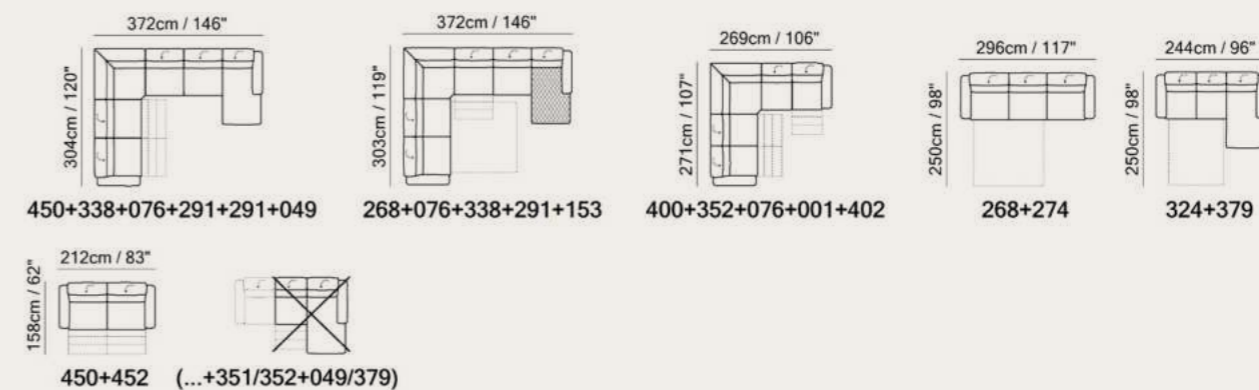

Composition Examples