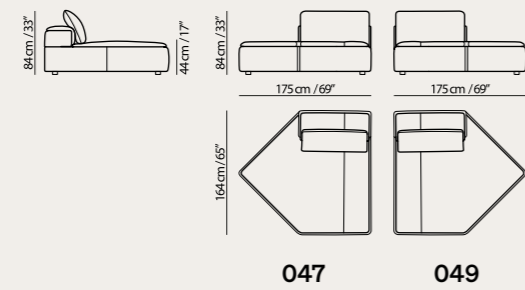

Chaise longue