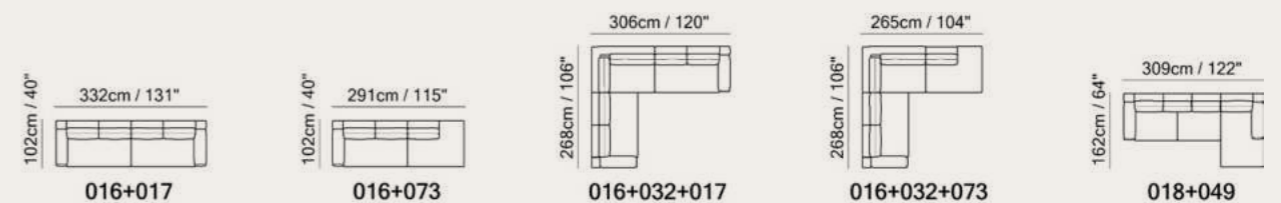

Composition Examples