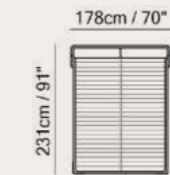

Schematics