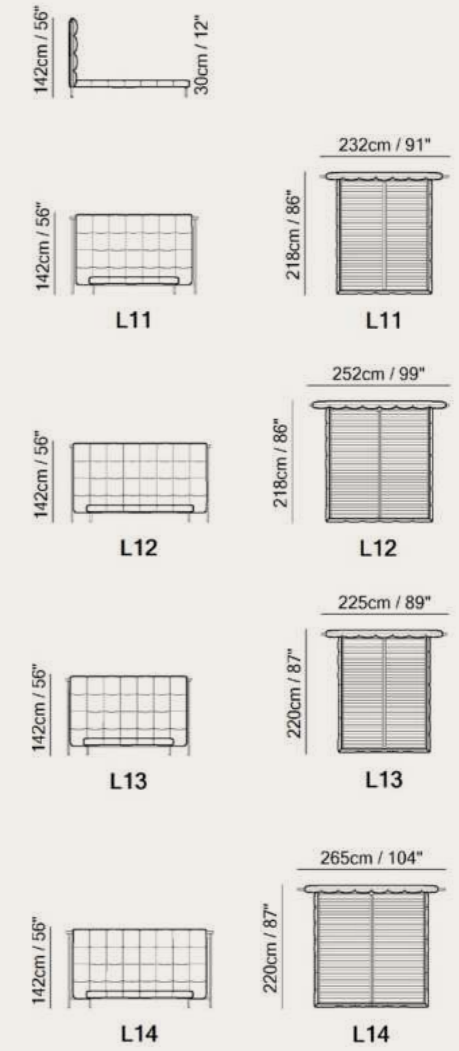

Schematics