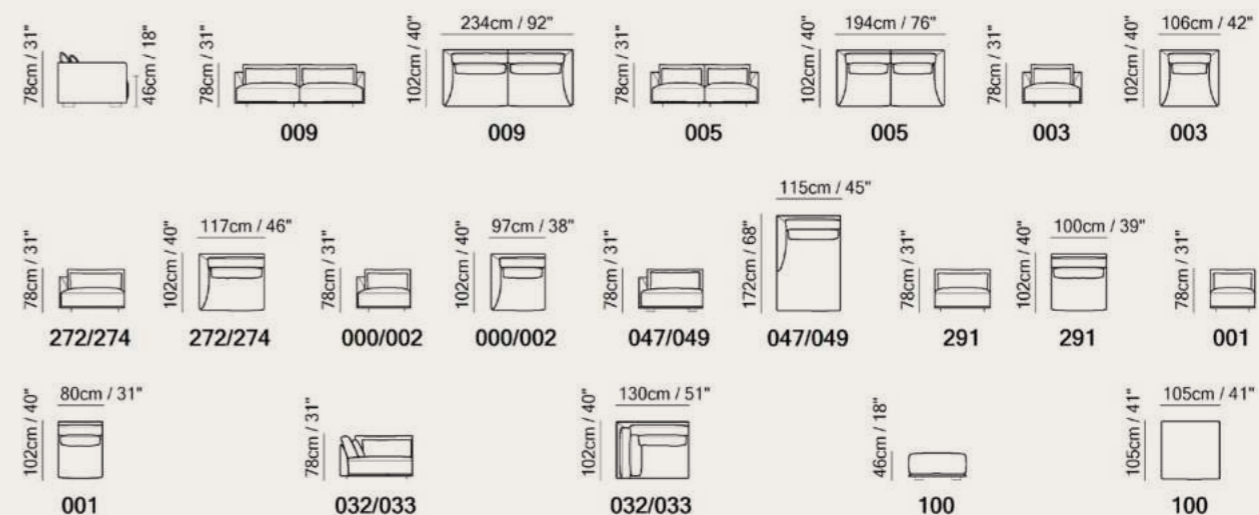

A harmonious mix of design, premium materials and fine Italian workmanship. Invitingly comfortable, its armrests leave plenty of room for the seat cushions.

Versatile Beauty

2911 Available in Leather. Choose between over 50 colours R911 Available in Fabric. Choose between over 90 Colours V911. The piping running around the back cushions and the armrest of the sofa can be tone-on-tone in the same leather or in contrast when in fabric. If the main covering chosen is fabric the contrast piping can be done in leather CAT 15 Le Mans, CAT 30 Stromboli e CAT 40 Siena.

Technical Informations

- Seat cushion includes a layer of memory foam and pressure-sensitive soft polyurethane.
- Loose back cushions, not fixed to the frame.
- Internal wooden frame.

Key Features

- Modularity
- Compact Size
- Memory Foam
- High Visual Comfort
- Fully Upholstered Sides
- Leather and Fabric

Schematics