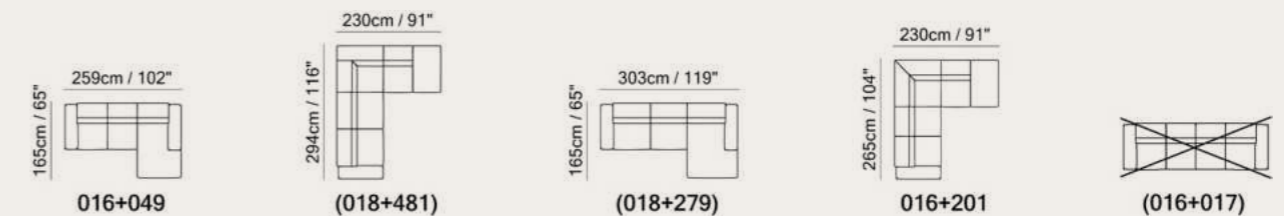

Composition Examples