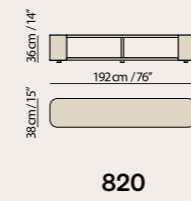

Composition Examples

Open cabinet