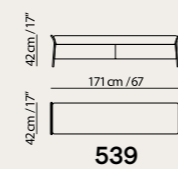

Schematics | Bed with LOW headboard

Bed with slatted frame

Bed with slatted frame and secret box

Bed with electric slatted base

Schematics | Bed with TALL headboard

Bed with slatted frame

Bed with slatted frame and secret box

Bed with electric slatted base

Bench