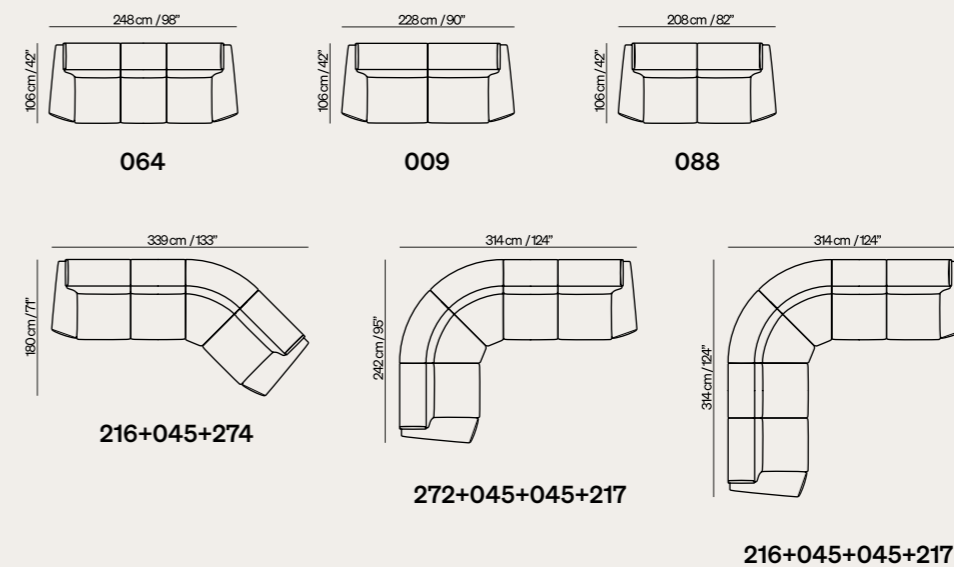

Composition Examples