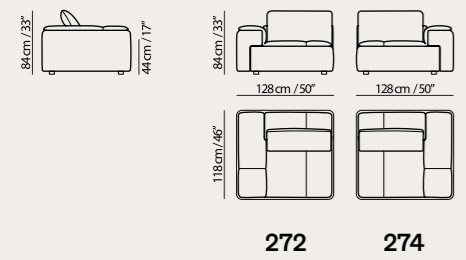

Schematics

Chair with arm