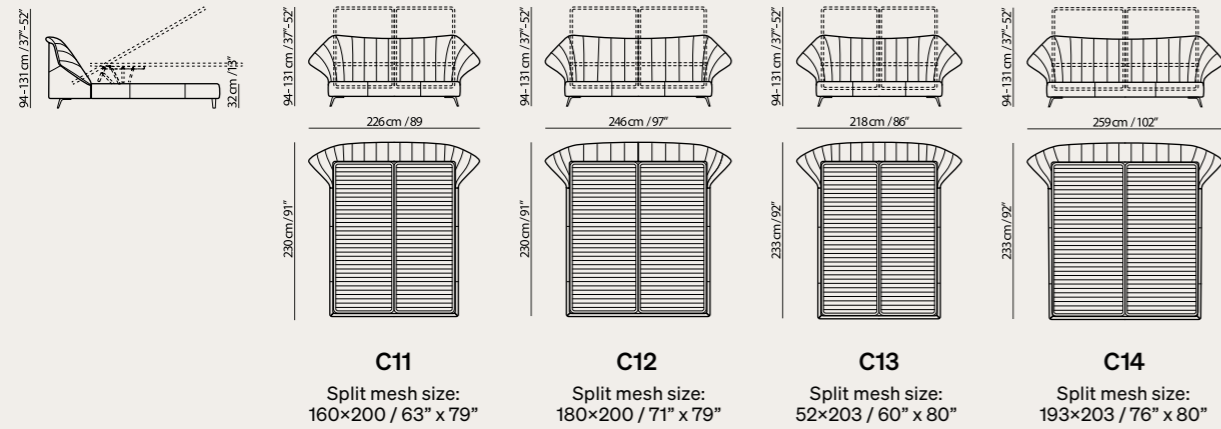

Versatile Beauty

Vers. 539
W171 x H42 x D42 cm
W67" x H17" x 17"

Schematics | Bed with LOW headboard

Bed with slatted frame

Bed with slatted frame and secret box

Bed with electric slatted base

Schematics | Bed with TALL headboard