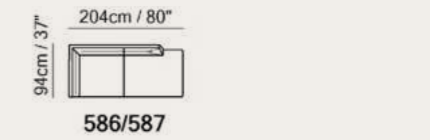

Schematics