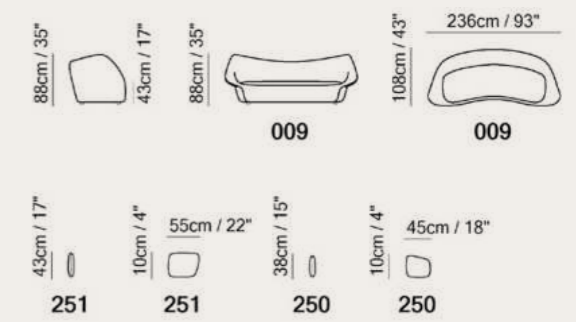

Schematics