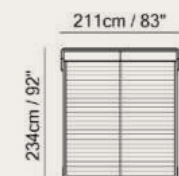

C02/L12

C04/L14