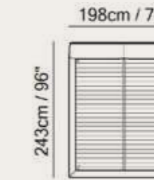

Schematics

L11