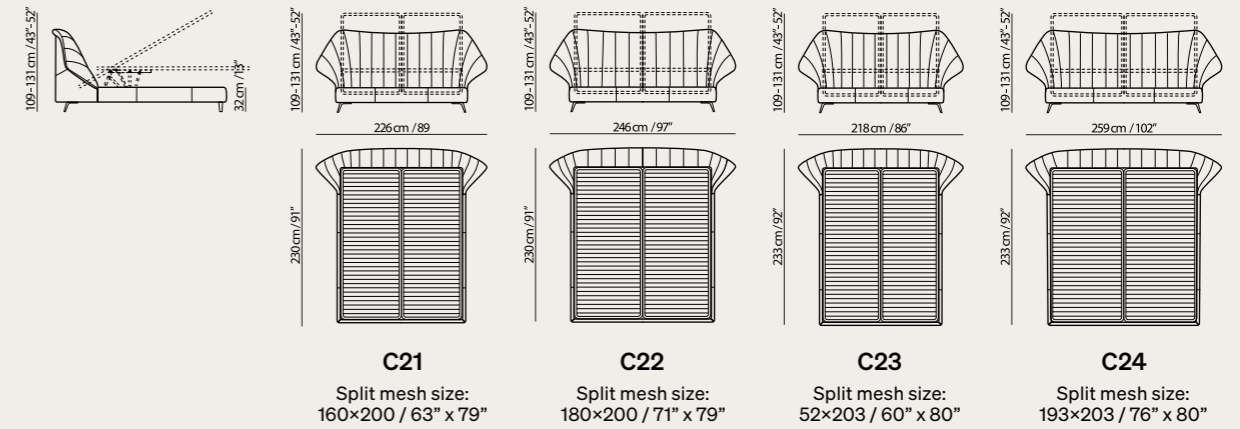

Bed with slatted frame and secret box