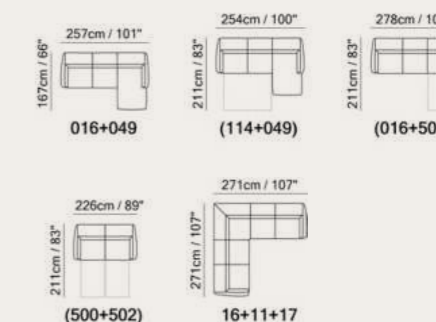

Composition Examples