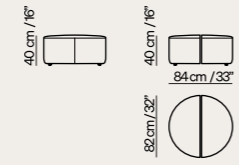

Schematics