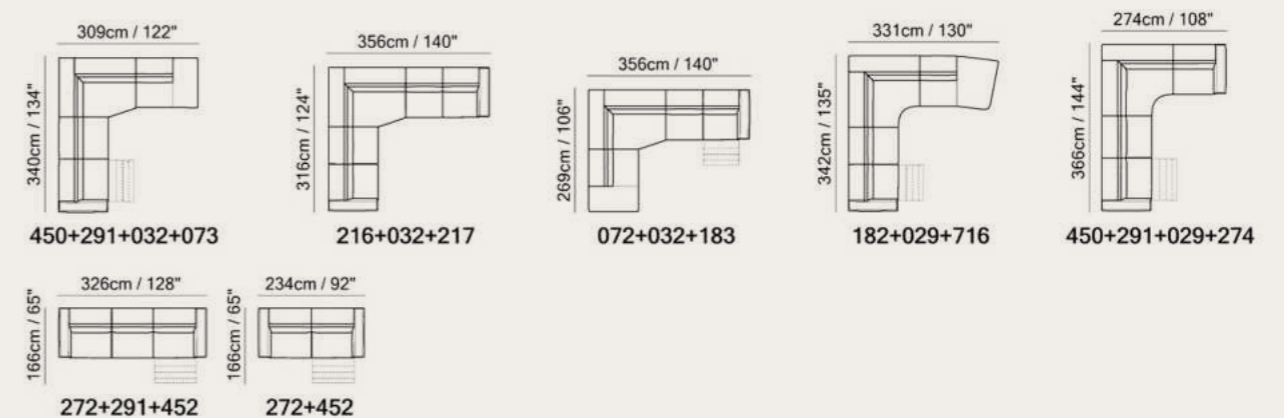

Composition Examples