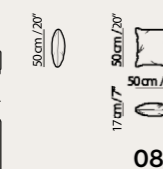

The name “Habita” immediately evokes the idea of “living,” suggesting a space where one can live consciously and comfortably, without sacrificing style or functionality. Habita also brings to mind furnishing solutions with a timeless design that blends classic elegance with modernity, allowing for the personalization of spaces based on individual needs.

Versatile Beauty

V085 Available in leather.
Choose from more than 50 colors.
3085 Available in fabric.
Choose from over 90 colors.

Technical Informations

- The sofa is available in leather (starting from category 15 Le Mans) and fabric. Not available in Misterbianco. When the sofa is in fabric, the piping can be: Le Mans cat.15, Status cat. 25, Stromboli cat.30, Siena cat.40.
- Versions 032 and 033 are enhanced with decorative stitching on the seat
- All padding is certified, ensuring maximum comfort, support, and durability over time.
- The seat cushion perfectly combines support and comfort with its innovative structure: a solid base made of high-density polyurethane (50), a 3 cm layer of memory foam that molds to the body, relieving pressure points.
- Back cushions padded with down for a soft and supportive feel, also versions 032-033.
- Hidden anti-slip metal feet for greater stability and a clean design. Modularity without connections: each module is fully upholstered on all sides, with no need for connectors between the seats.
- Tabletop with integrated drawer, available in Smoked Oak (32).

Key Features

- **Modularity**
- **Fully Upholstered Sides**
- **Leather and Fabric**
- **Customizable Details**
  Contrast Coverings

Schematics

Chair with arm

Armless chair

Armchair with arm that can also be used as a corner

Trapezoidal armless chair

Chair with integrated tabletop

Pillow

089

Composition Examples