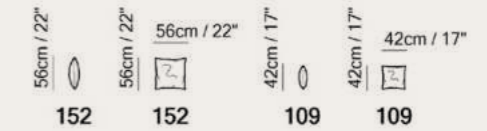

Schematics