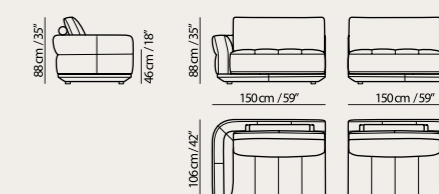

Armchair with arm that can also be used as a corner

032 033