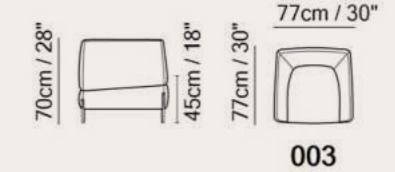

Schematics

Technical Informations

- Loose Seat Cushion.
- Internal wooden frame.
- Feet available in metal finishings.
- Glossy Chrome (FT77) or Black Chrome (FT78).

Versatile Beauty

Available in leather and fabric.
Choose from over 50 leather colors
and over 90 fabric colors.

Key Features

- **Compact Size**
- **Customizable Details**
  Feet Choices