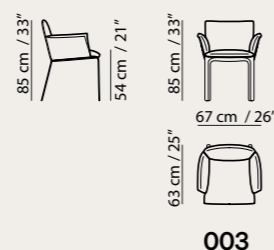

003

Technical Informations

- The upholstered seat is fitted with elastic belts for unrivalled comfort and an excellent perceived softness.
- The structure in metal tubing, is cold foamed with high quality polyurethane foam and completely upholstered in leather or fabric.
- Resistant metal feet, under the legs provide with non-slip rubber.
- Made in Italy Product.

Versatile Beauty

Available in leather.
Choose from over 10 colors.
Versatile chair to find space
in every type of living.

Key Features

Customizable Details
Armrest Choices

High Visual Comfort

CH24