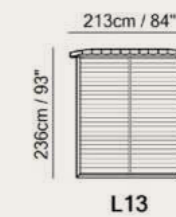

Schematics