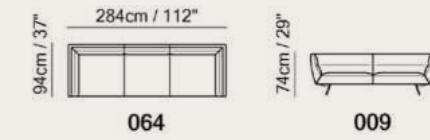

Schematics