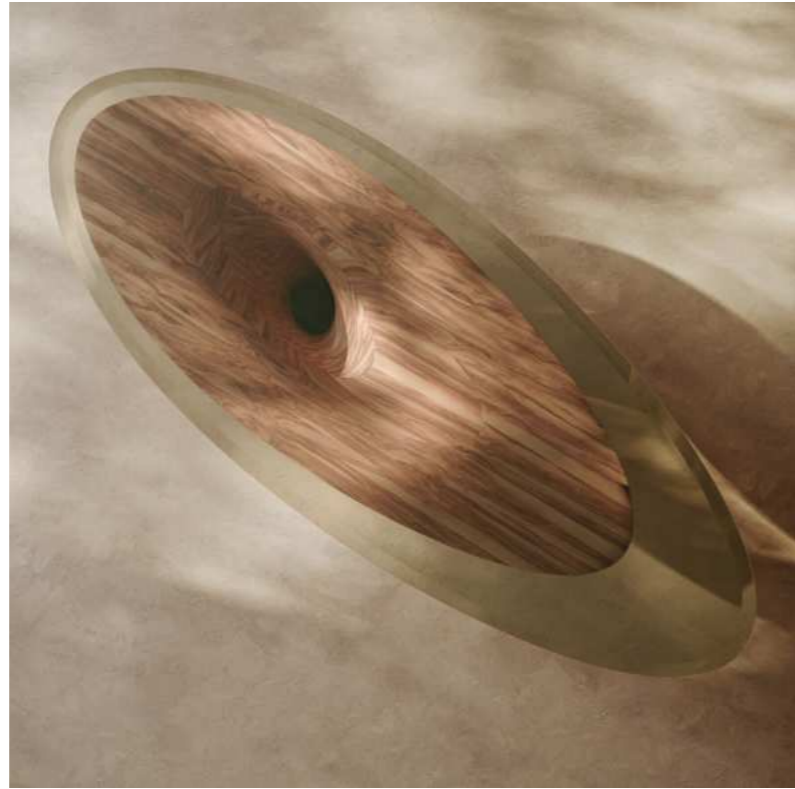

Technical Informations

- Sculptural table with base made of stratified solid olive wood slats and worked with special pantograph technology.
- The base finished and hand polished with a natural oil finish.
- Glass top of about 3 meters in extra-clear finish, 15 mm thick bevelled edge.
- Special Lead Time to consider—due to the supply of the raw material, to the drying time of the wood and to the handcraft processing of the product.
- Olive wood can have an irregular surface, with ribs and bulges. Consider any knots, small spaces between layers of wood as a natural characteristic of this type of wood that continually moves and changes during its life.