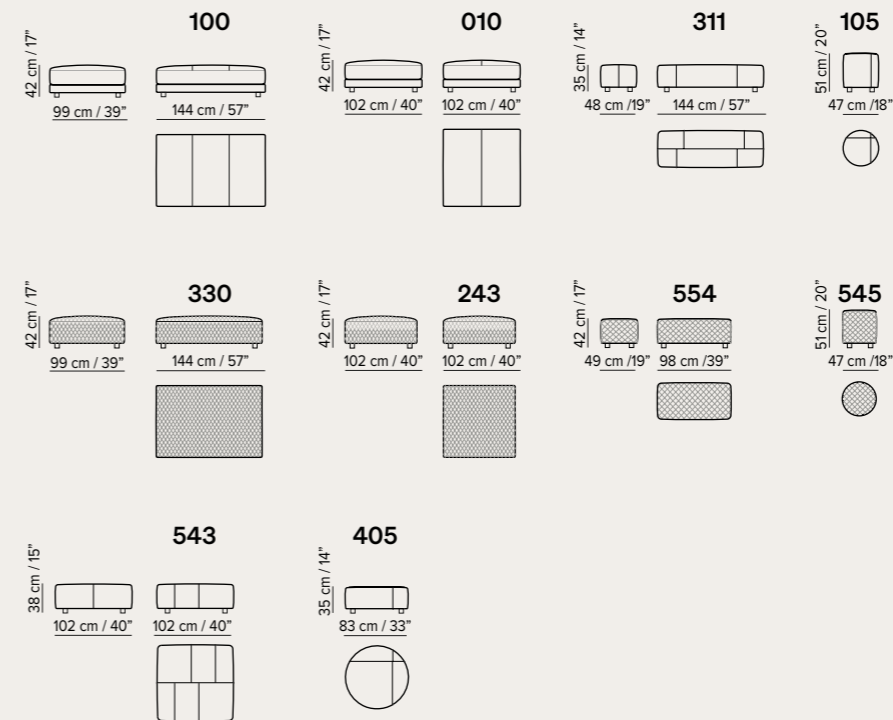

Schematics

Modules

Quilted Modules

Modules with low armrest

Poufs

Drawer - Bridge Table

Pillows

Decorative and Loose back cushions, of different size and shapes, can be ordered in leather, fabric and in the desired quantity with the aim of enriching the design of the sofa and improving comfort.