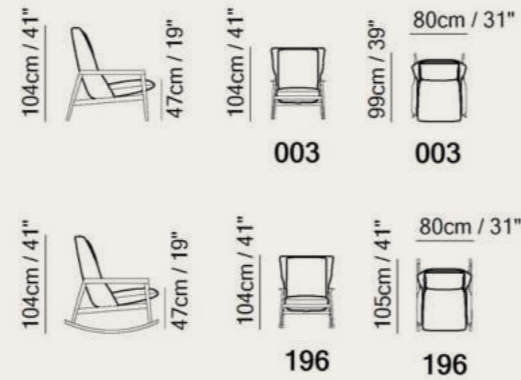

Schematics

Technical Informations

- Frame in saddle leather in a dark brown colour.
- Available also as a rocking chair. Vers 196.
- Seat and back cushions aren't fixed to the frame.
- Internal wooden frame.
- Feet available in wooden finishings Smoked Oak (32) or European Walnut (39).

Versatile Beauty

Available in leather and fabric.
Choose from over 50 leather colors
and over 90 fabric colors.

Key Features

- **Head and Neck Support**
- **Customizable Details**
  Feet Choices

2654/R654