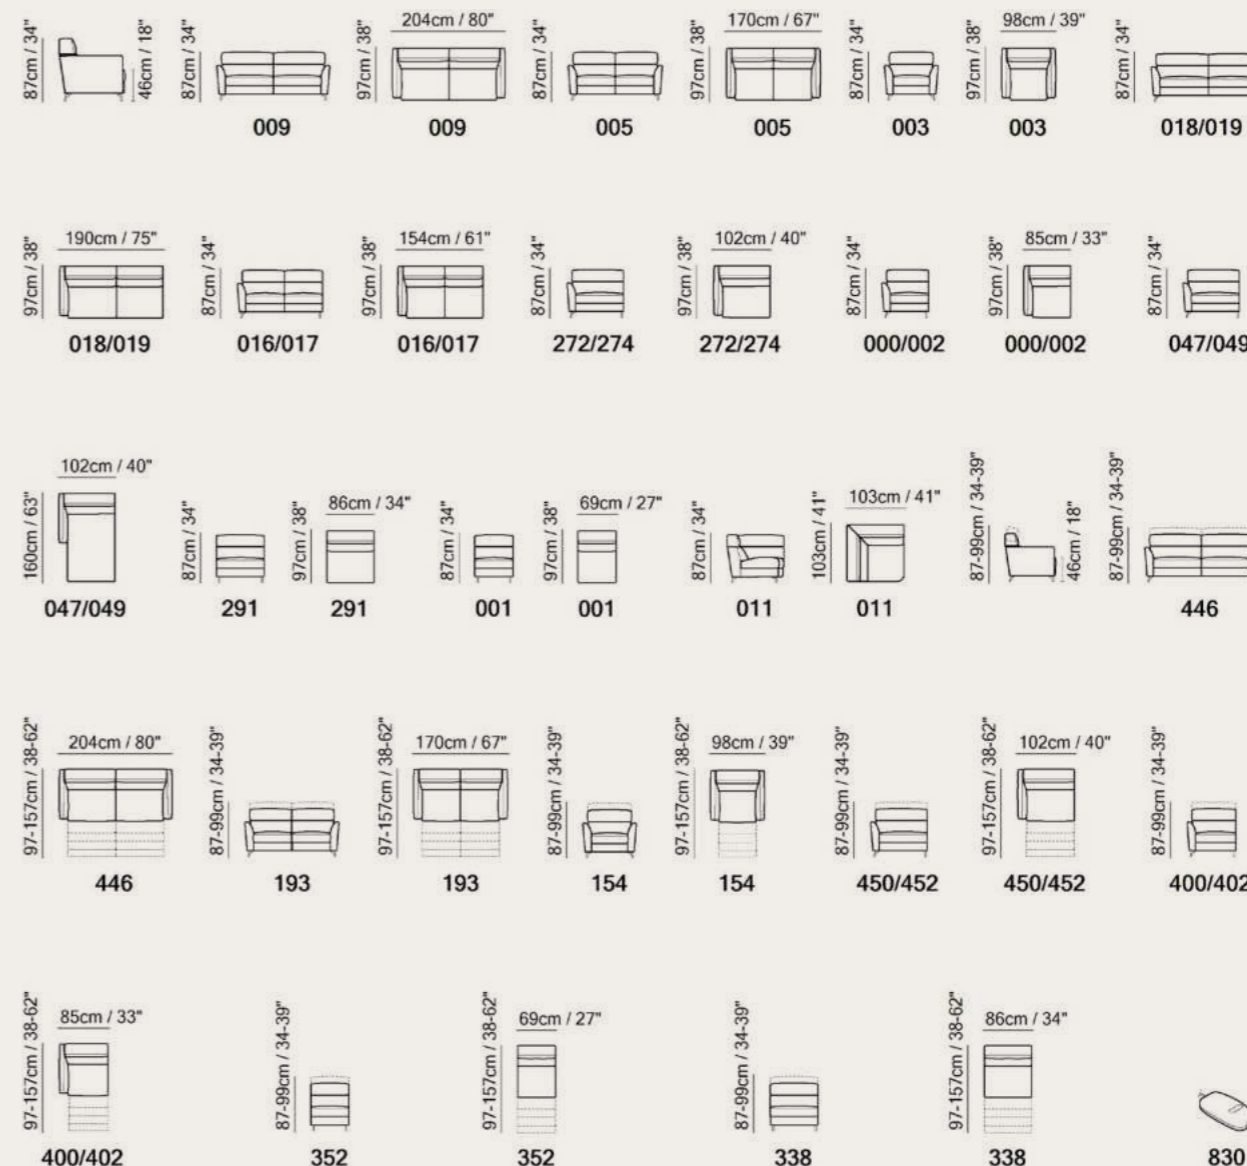

Schematics