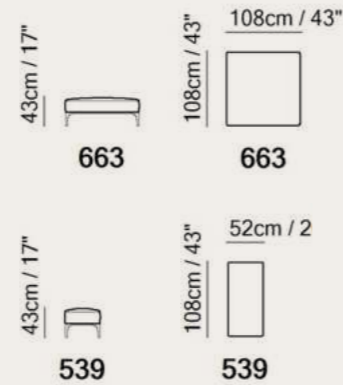

Schematics

3253