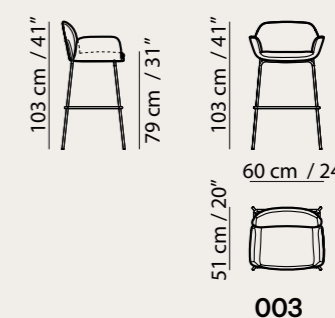

Schematics

With Arms

003

Technical Informations

- Bar stool with a structure made of curved steel tubing, painted in glossy black.
- Seat and backrest made of curved steel sheet (tubular mesh), painted and padded with high-density polyurethane, fully upholstered in fabric or leather in various catalog colors.
- Made in Italy Product.

Versatile Beauty

Available in leather and fabric.
Choose from over 20 colors.

Key Features

High Visual Comfort