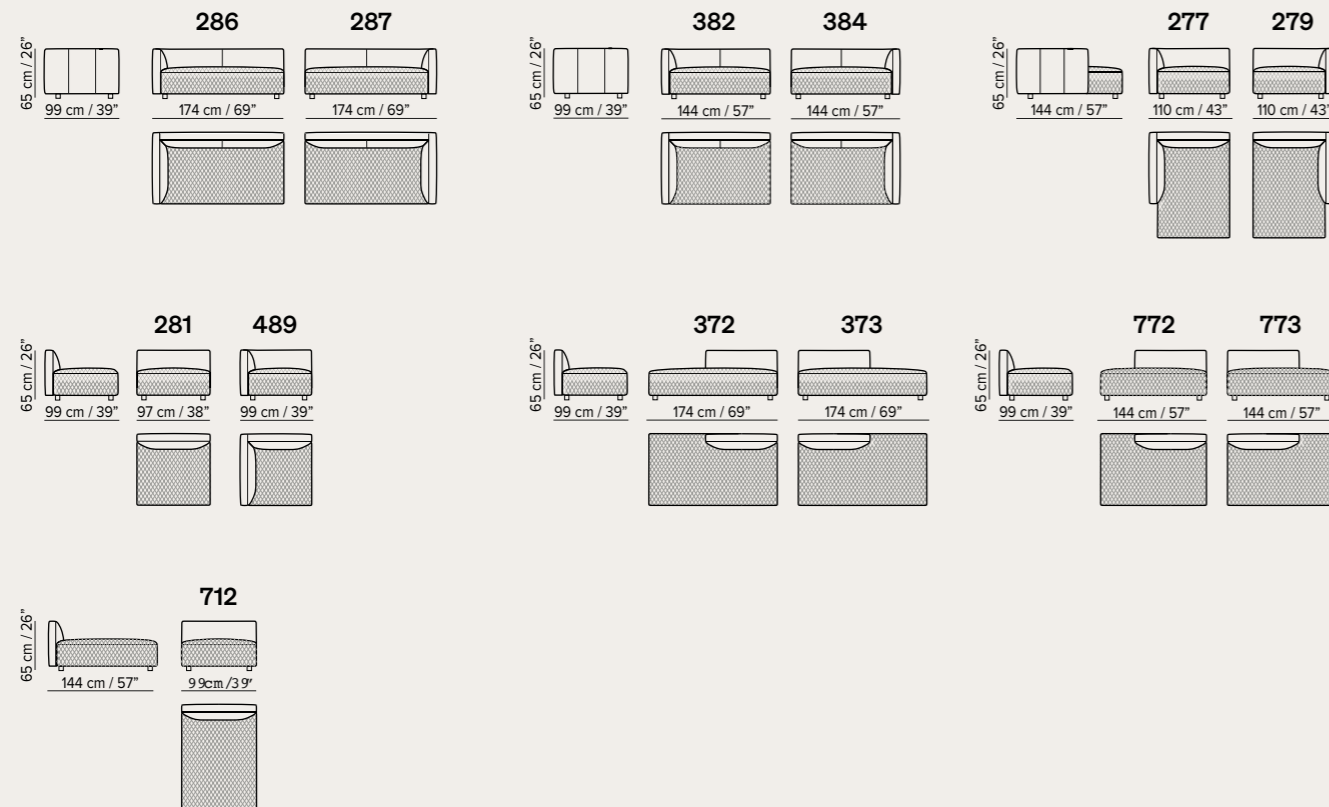

Quilted Modules