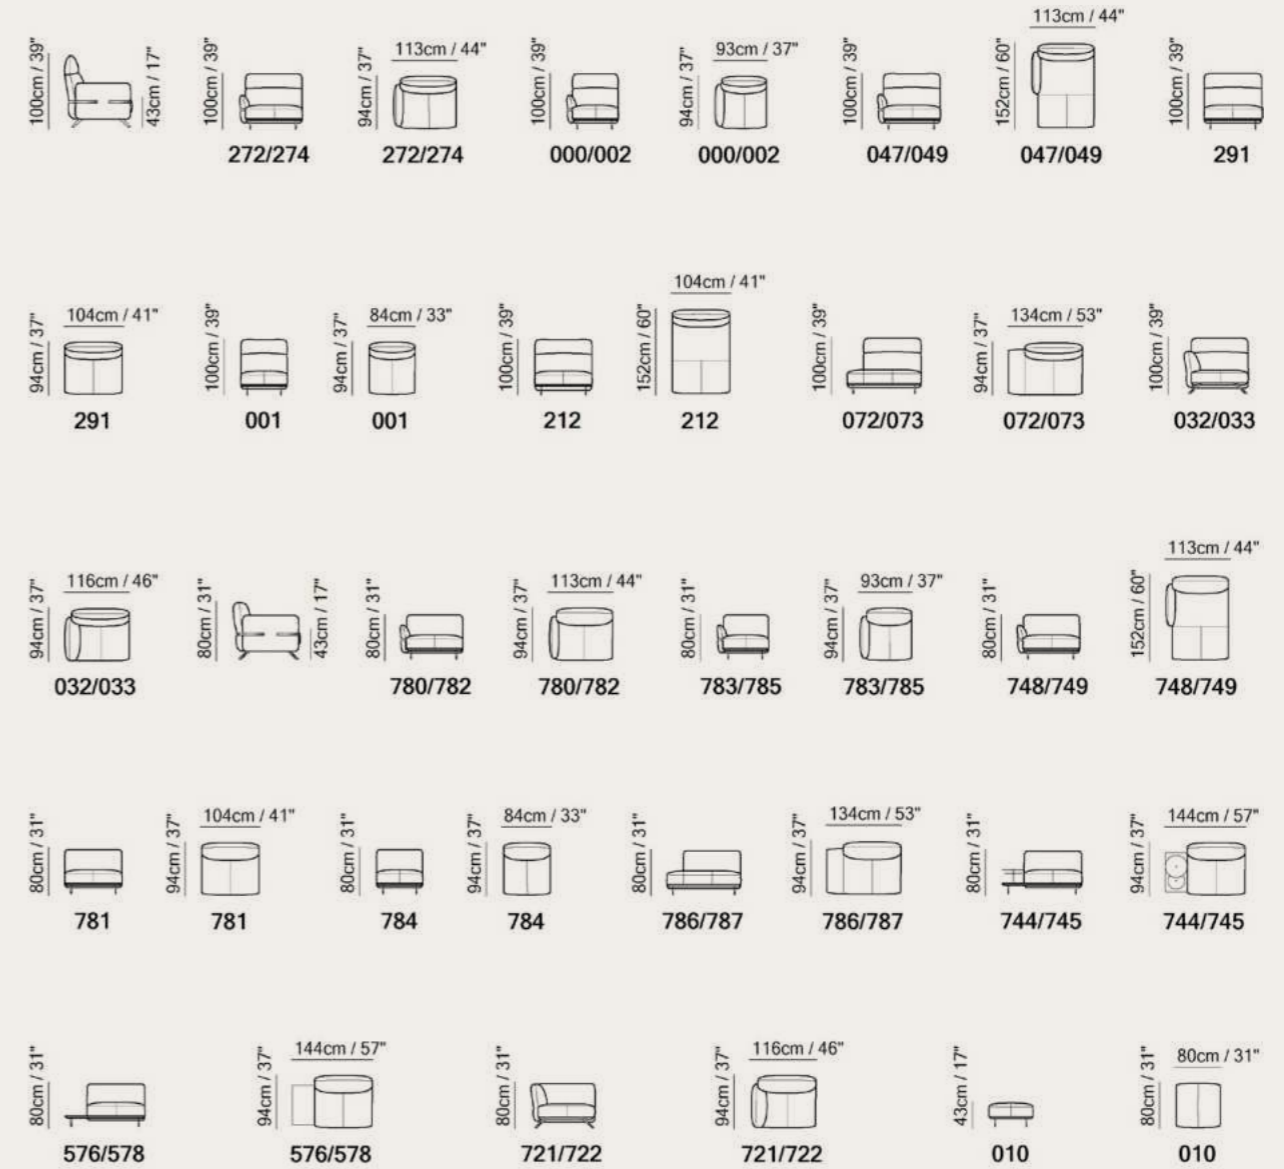

Schematics