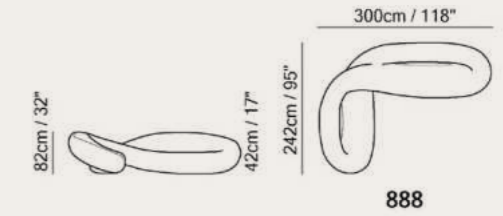

Key Features

 **Leather and Fabric**

Versatile Beauty

Available in leather and fabric.
Choose from over 50 leather colors and over 90 fabric colors.

Vers. 888
W300 x H81 x D241 cm
W118" x H32" x D95"

Schematics