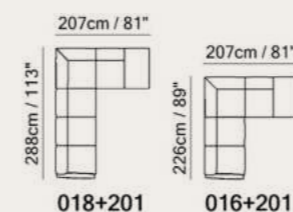

Composition Examples