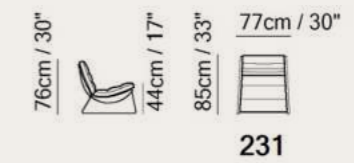

Schematics

Technical Informations

- Seat and back cushion zippered.
- Metal Frame.
- Feet available in metal finishing.
- Glossy Chrome (77) or Rugged Cocoa (57)
- Back cover in saddle leather available in White (01), Black (02) or Dark Brown (03)

Versatile Beauty

Available in leather and fabric. Choose from over 50 leather colors and over 90 fabric colors.

Key Features

Compact Size

Customizable Details
Feet Choices