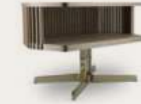

Discover Campus
on natuzzi.com

Versatile Beauty

Bedside Table

70cm x 41cm H 45cm
27,56" x 16,14" H 17,72"

Eucalpto Wood/
Black Chrome
N74404X

Ashwood Tobacco/
Champagne
N74405X

Bedside Table

47cm x 42cm H 52cm
18,5" x 16,54" H 17,72"