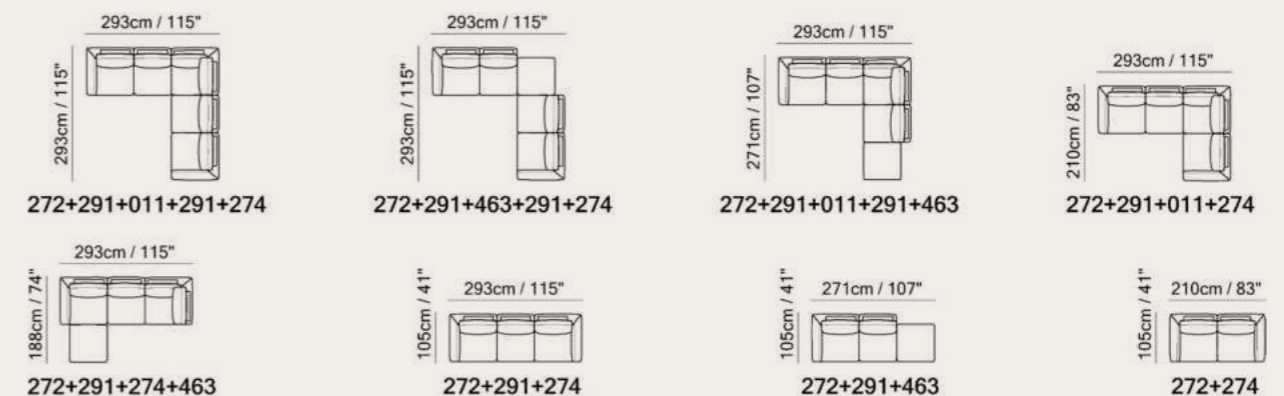

Composition Examples