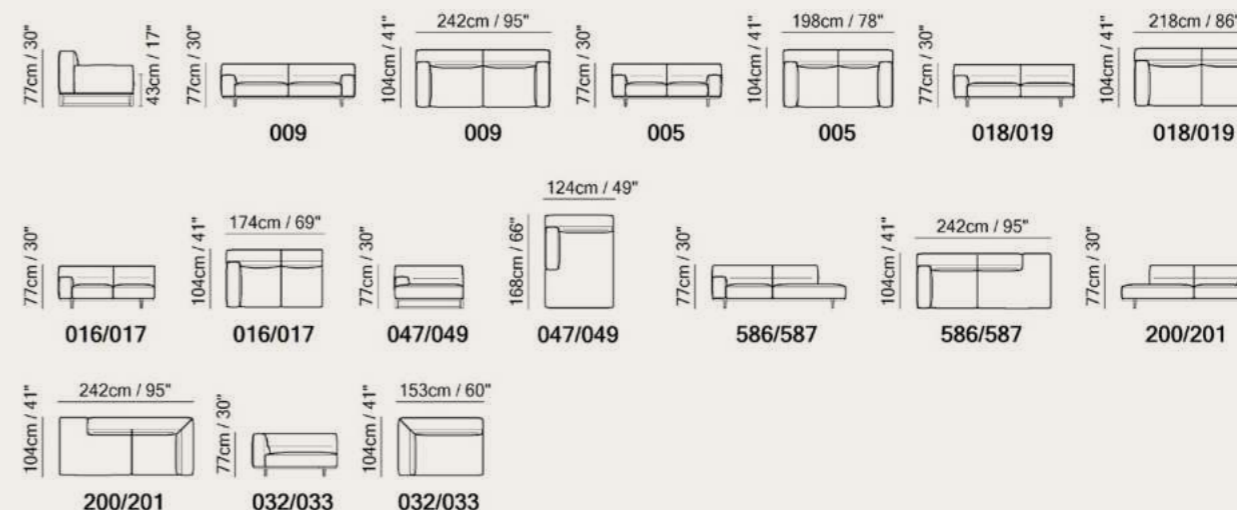

Schematics