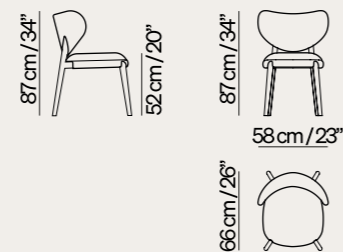

Schematics

Technical Informations

- Crafted from solid ash wood stained in various finishes.
- Available in different finishes and covering to provide personalized options.
- Ashwood Tobacco or Smoked Oak wood base.
- Available with covering in leather cat. 15 Le Mans and cat. 25 Status.

Versatile Beauty

Available in leather and fabric
Choose from over 40 colors.

CH06