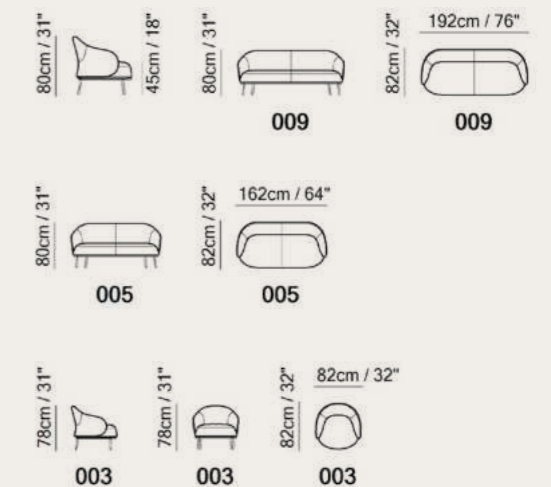

Schematics