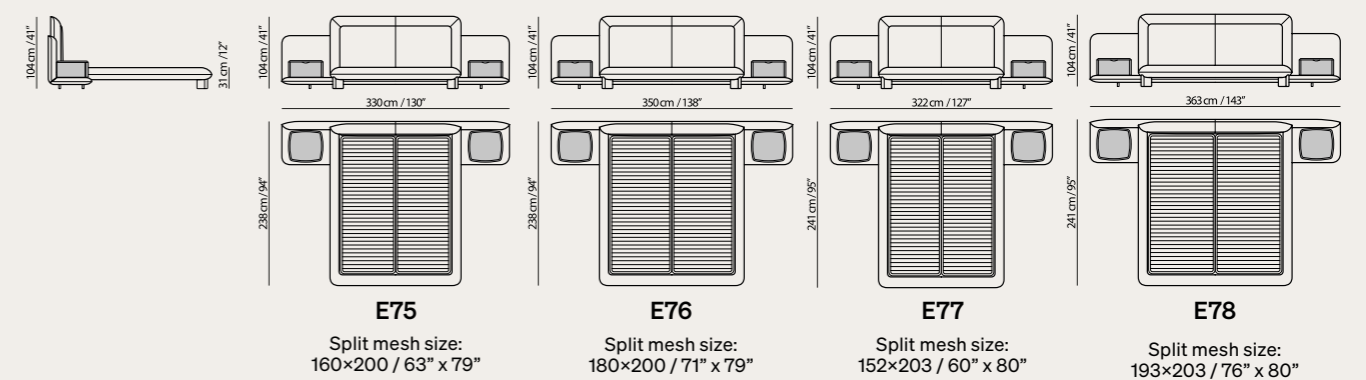

Double bed with electric slatted base - boiserie and integrated bedside tables