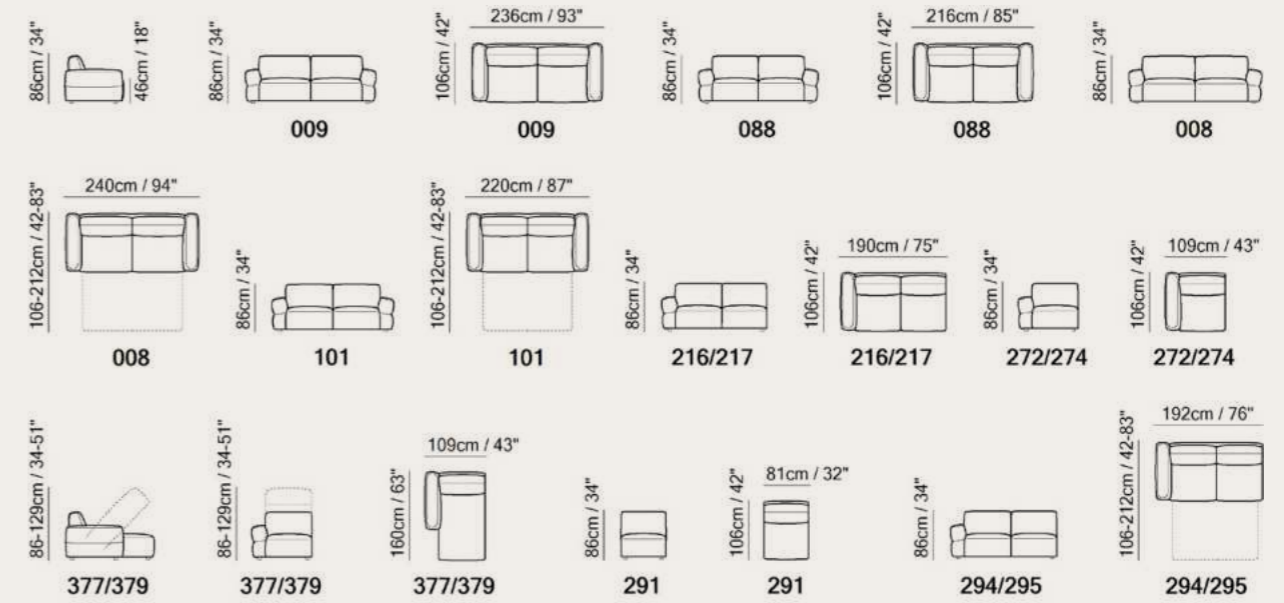

Schematics