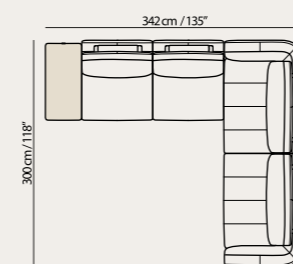

576+291+032+033