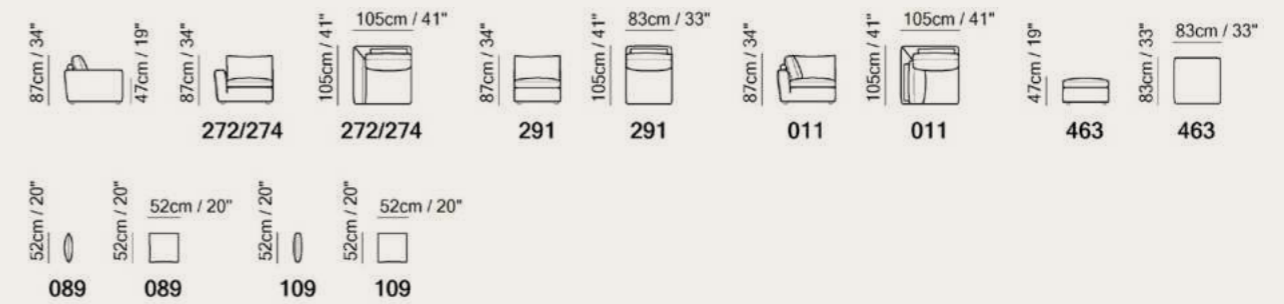

Schematics