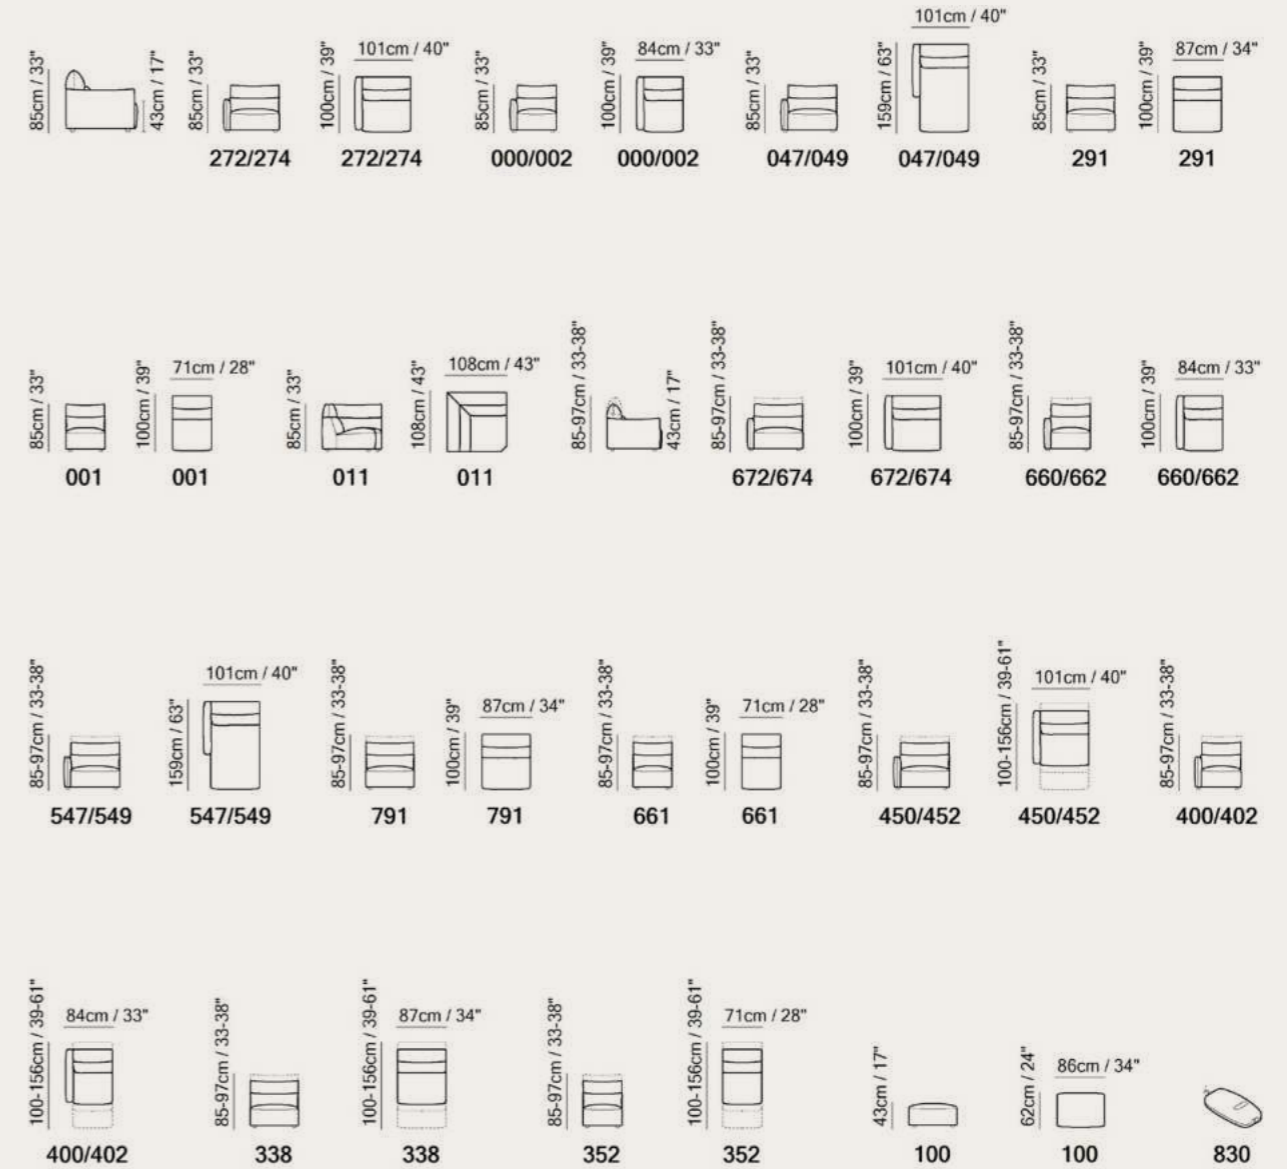

Schematics