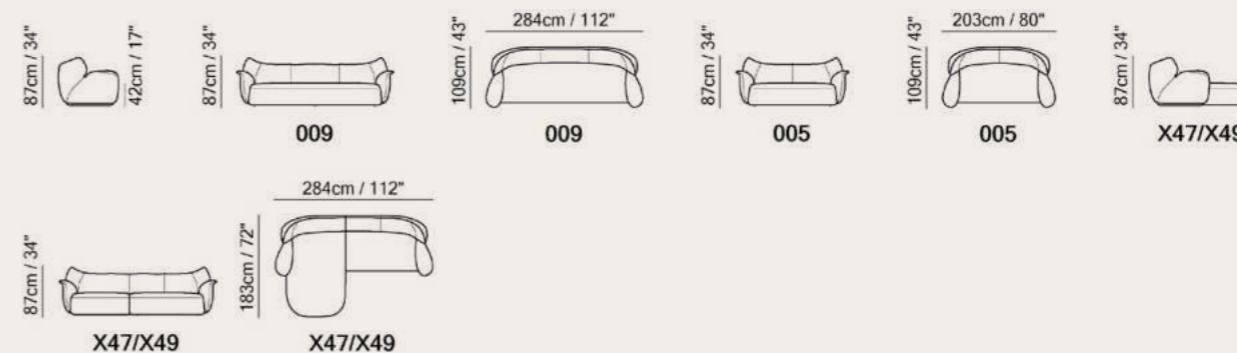

Schematics 3230