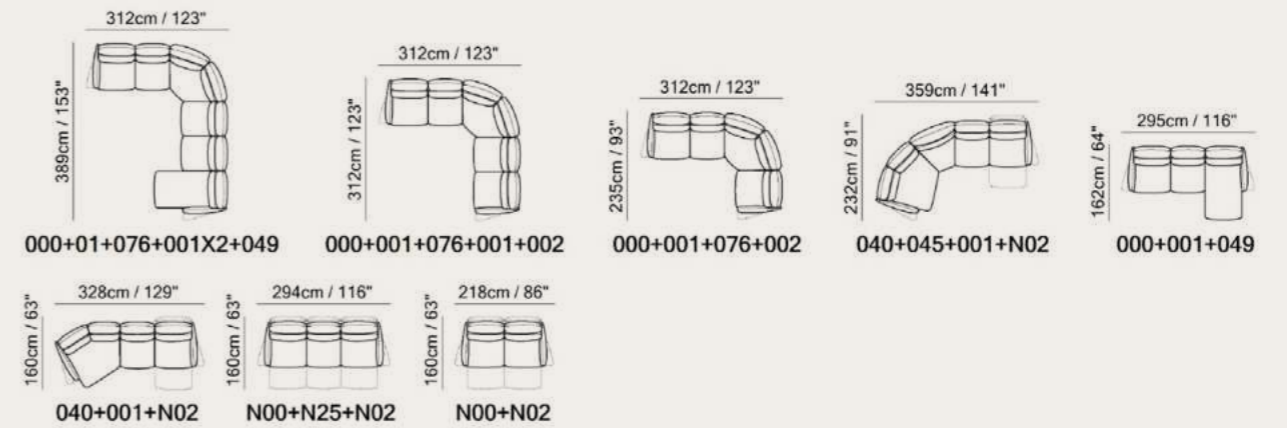

Composition Examples