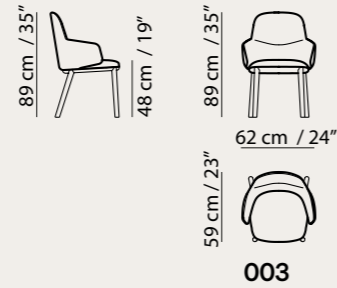

Schematics

Without Arms

With Arms