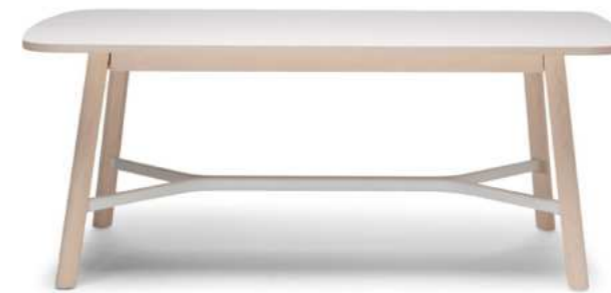

Discover Filrouge
on [natuzzi.com](https://www.natuzzi.com)

Versatile Beauty

Rectangular Desk

130cm x 43cm H 73cm
51,18" x 16,93" H 28,74"

Volakas Marble/
Smoked Oak/
Black Brunito Metal
G00101X

G875

Inu

Designed by
Patrick Norguet