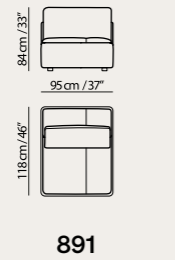

Armless chair and recessed back