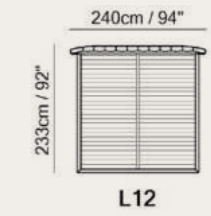

Schematics