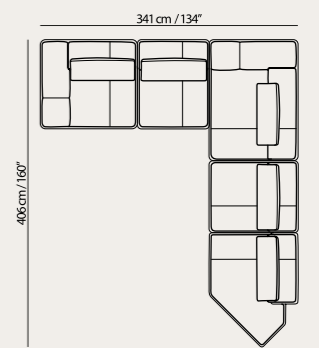

Bookshelf left and right