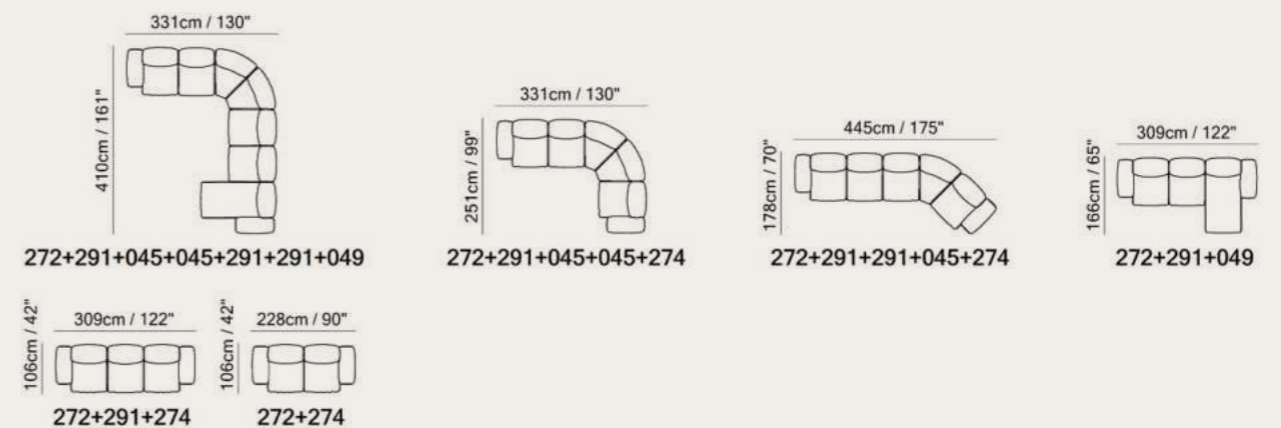

Composition Examples