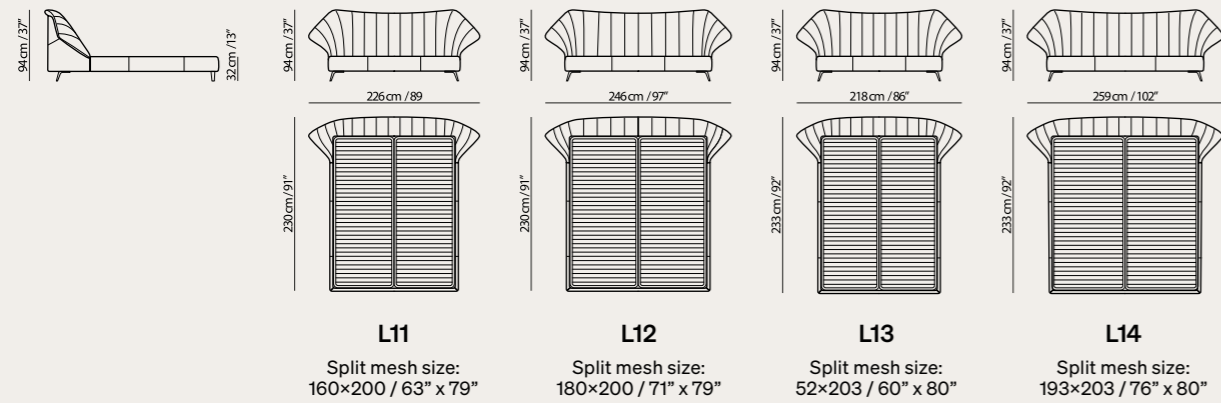

Schematics | Bed with LOW headboard

Bed with slatted frame