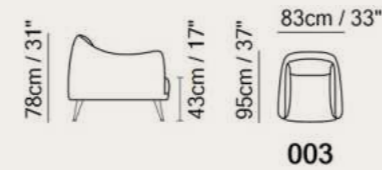

Schematics

Technical Informations

- Tight Seat Cushion.
- Tight Back Cushion.
- Internal wooden frame.
- Feet available in metal finishing 75 (Glazed Nickel)

Versatile Beauty

Available in leather and fabric.
Choose from over 50 leather colors
and over 90 fabric colors.

Key Features

Compact Size

3256