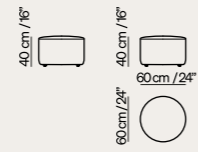

3201

Wave

Designed by
Nika Zupanc

Wave pouf with integrated magazine rack boasts an elegant, sophisticated concept with a vintage charm which, in its enveloping shapes and sinuous lines, evokes the flow of sea waves.

Discover Wave
on [natuzzi.com](https://www.natuzzi.com)

Schematics

643

105