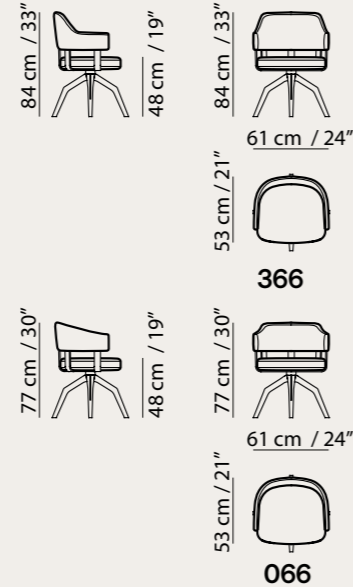

Schematics

Technical Informations

- Dining chair available with swivel armchair version and swivel armchair version with high back.
- Solid wood base available in difference wood essence
  Stainless steel insert to enrich the design.
- Swivel mechanism with free rotation.
- The back has details in curved plywood veneered with frame details in solid wood.
- Seat in plywood completely padded with polyurethane and covered in leather and fabric.
- Made in Italy Product.

Versatile Beauty

Available in leather and fabric.
Choose from over 30 colors.

Key Features

- **Swivel Base**
- **Customizable Details**
  Feet Choices
  Backrest Shape

CH04