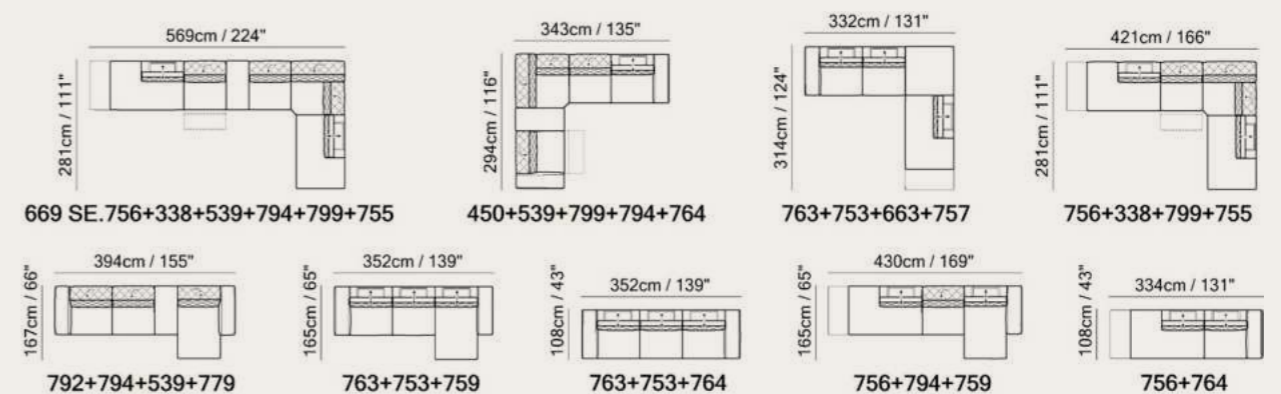

Composition Examples