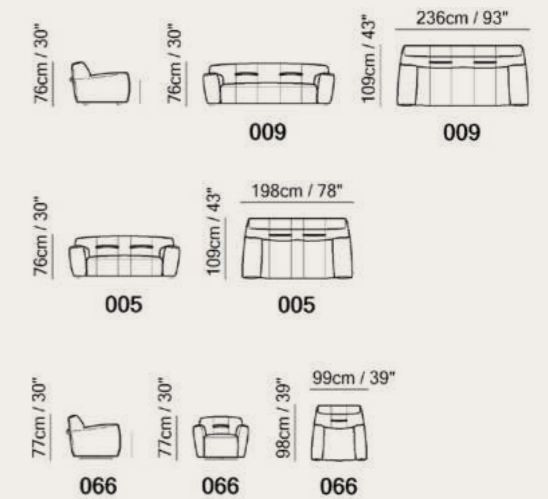

Schematics