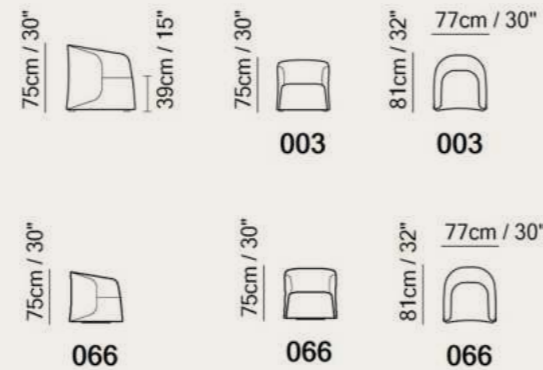

Schematics

Technical Informations

- Seat cushion includes a layer of memory foam, a pressure-sensitive soft polyurethane that recovers its form completely thus giving great comfort.
- Internal wooden frame.
- Vers. 066 metal swivel base available in Matte Black Finish.

Versatile Beauty

Available in leather and fabric. Choose from over 50 leather colors and over 90 fabric colors. Leather-fabric mix covering options: 1° COV. (Leather) = Frame. 2° COV. (Fabric) = Seat and back cushions.

Key Features

- Swivel Base
- Compact Size
- Customizable Details Contrast Coverings

3040