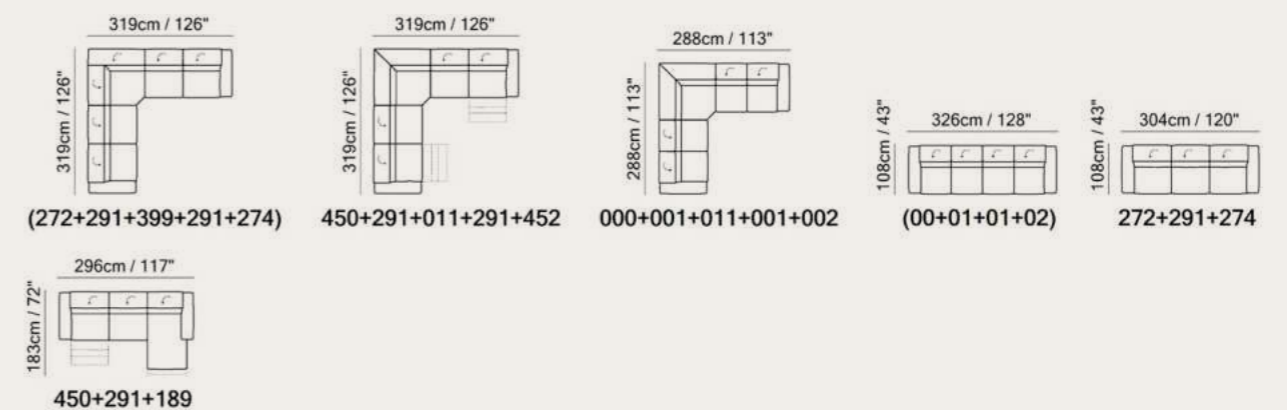

Composition Examples