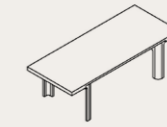

Amama is a dining table that stands out for its essential and contemporary design, ideal for those looking for refined and multifunctional furniture. With a rigorous style and a versatile soul, Amama is perfect for any environment.

Technical Informations

- The top is made of wood fiber (MDF) in oak essence or completely glossy lacquered (polyester glossy finish).
- The leg is made of plywood, curved and shaped with a pantograph. Each piece is created with precision using CNC machines, ensuring durability and a perfect finish.
- Available in various sizes and finishes, the Amama table offers the opportunity to choose the solution that best fits space and style needs.
- The Amama table represents Italian design, offering a high-quality and stylish product.

Versatile Beauty

Rectangular Version