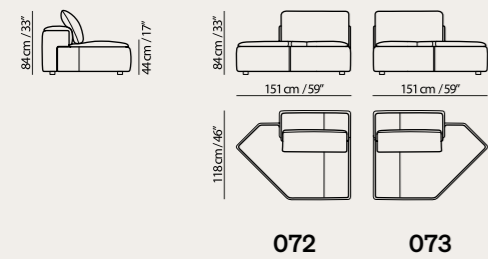

Seat with terminal