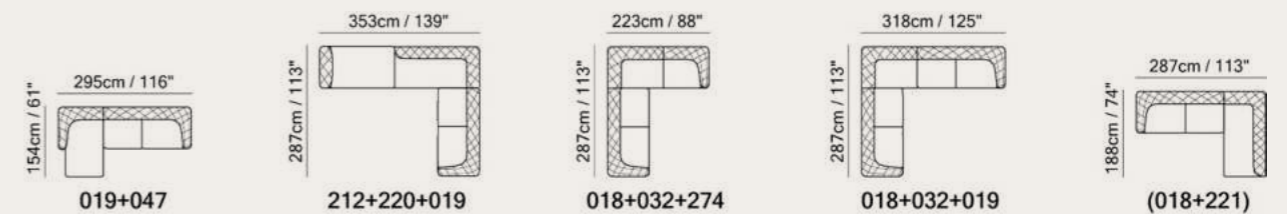

Composition Examples