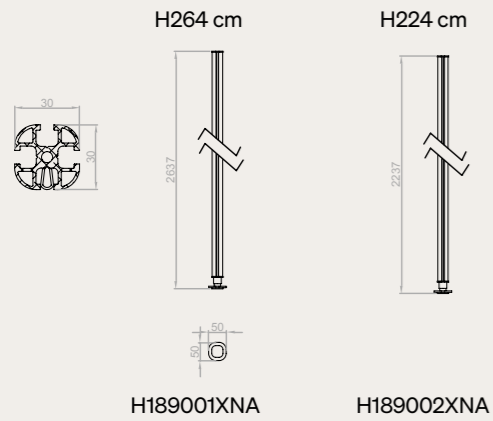

Schematics

Vertical Post