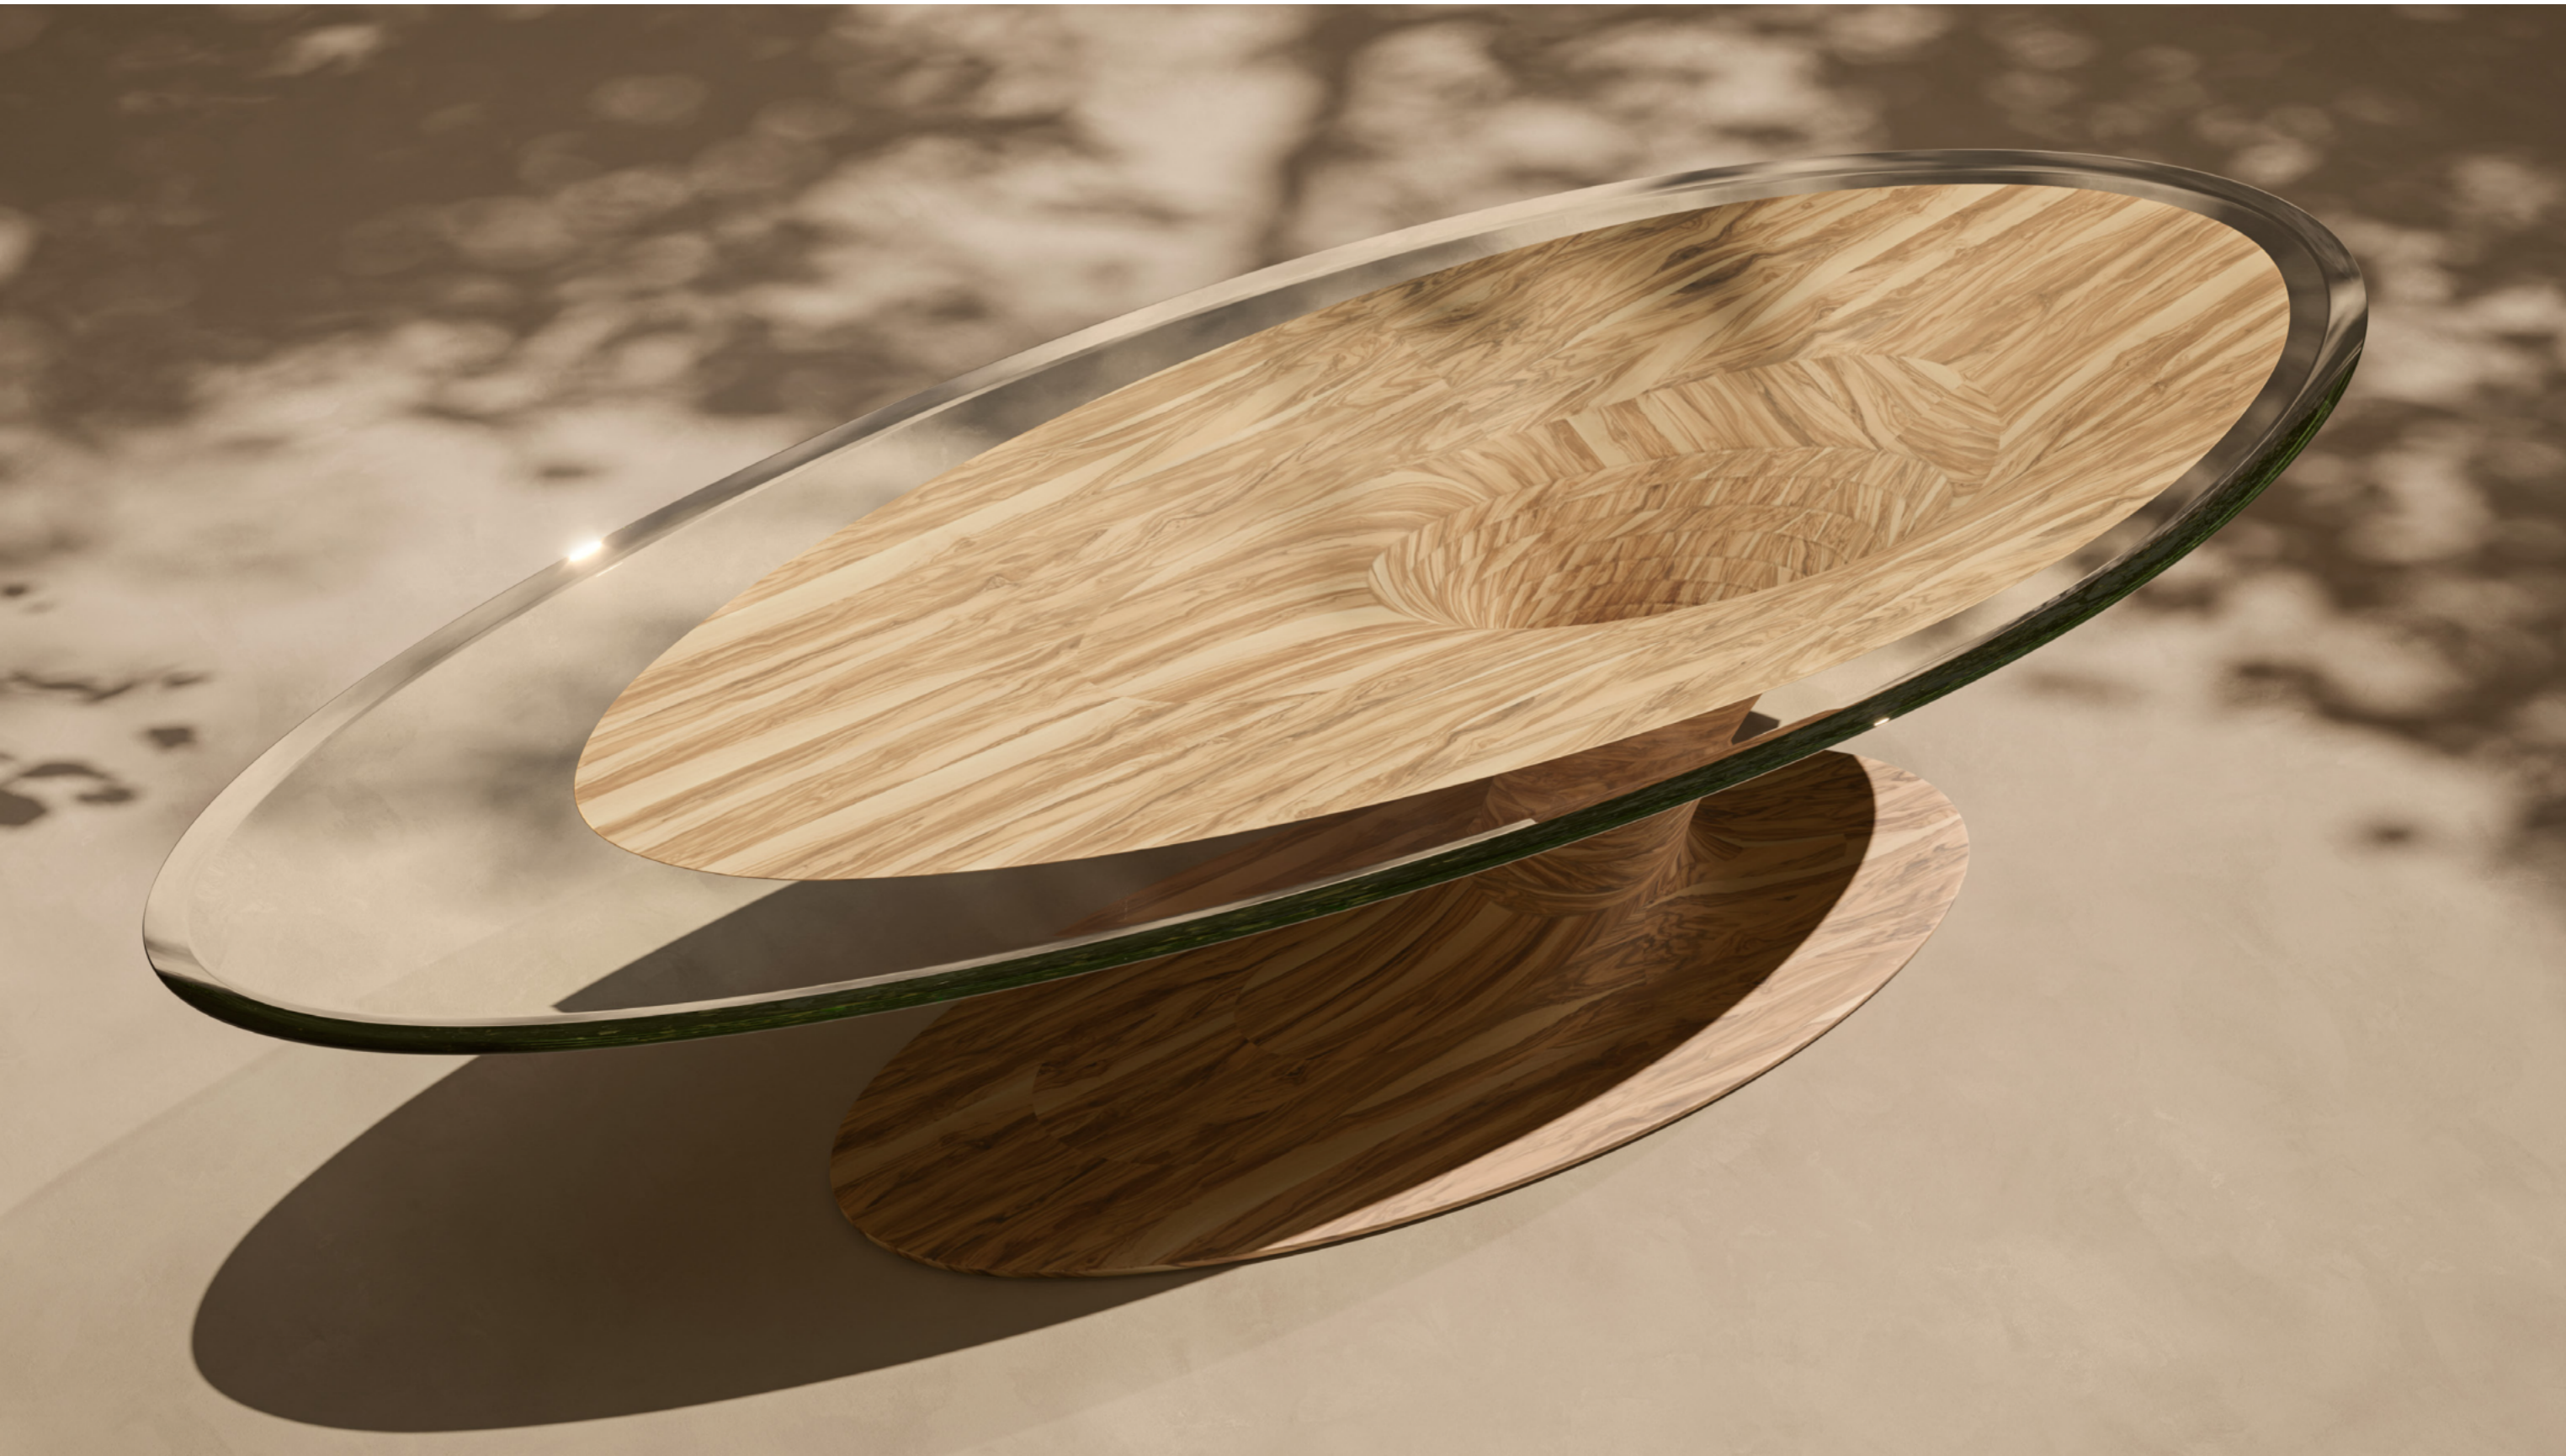

Q125

Uragano dining

Designed by
Natuzzi Design Center

Discover Uragano
on [natuzzi.com](https://www.natuzzi.com)