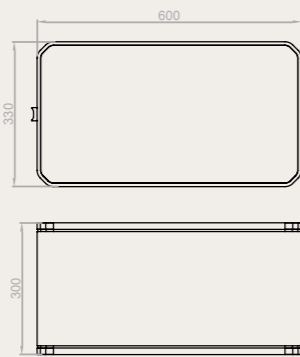

Storage Box
with Tilt Down Door H189010XNA
With Storage Drawer H189012XNA
L60P33H30 cm