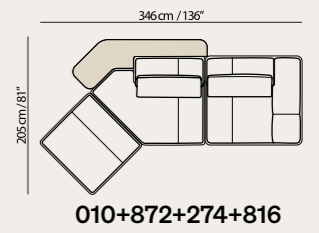

Bookshelf left and right