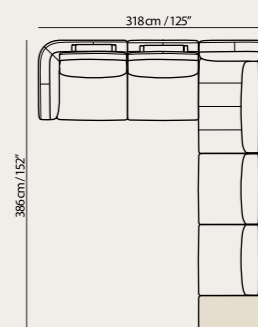

272+291+032+291+578