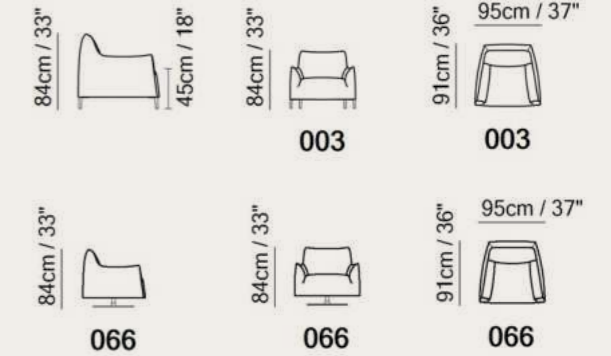

Schematics

Technical Informations

- Model is available with contrast welt to be entered as second covering in the same category.
- Seat cushion includes a layer of memory foam, a pressure-sensitive soft polyurethane, that recovers its form completely thus giving great comfort.
- Internal wooden frame.
- Vers. 066 metal swivel base available in Matte Black Finish (79).
- Feet available in metal finishings Glossy Chromed (77) or Black Chrome (78).

Versatile Beauty

Available in leather and fabric.
Choose from over 50 leather colors and over 90 fabric colors.

Key Features

- Swivel Base
- Customizable Details
  Feet Choices
- High Visual Comfort