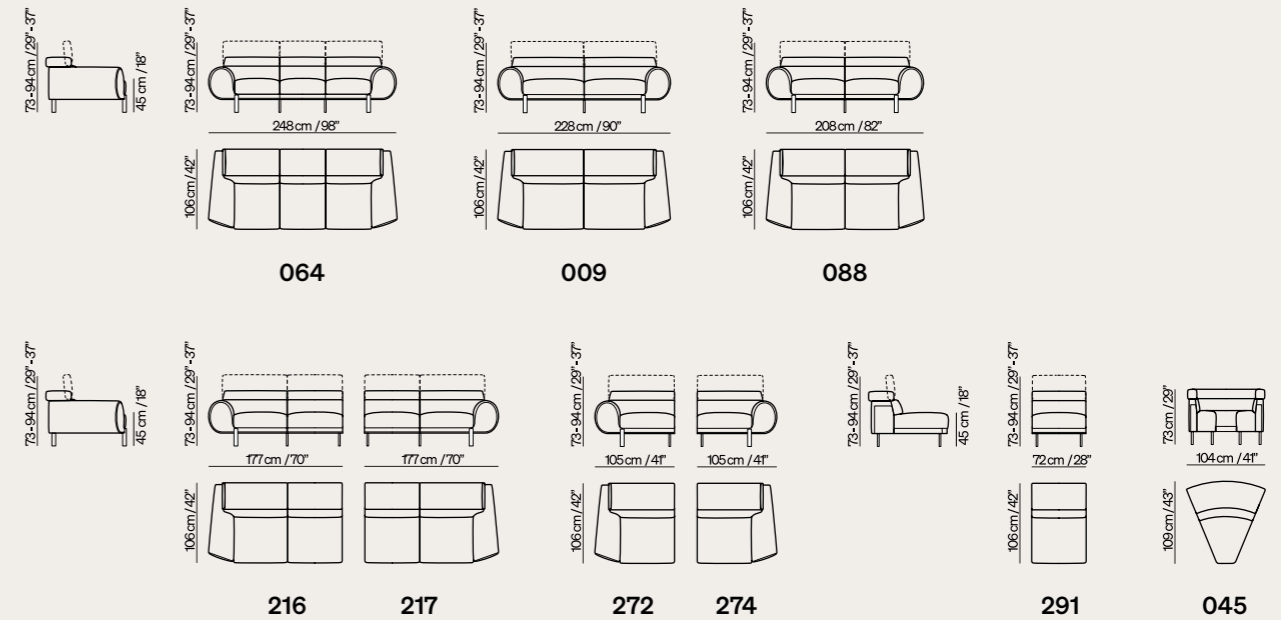

Plutone is the epitome of minimalist elegance. It embodies the purity of simplicity, inspired by the vast expanse of space. Every curve and contour is crafted with precision, evoking tranquility and balance. Its sleek silhouette pays homage to streamlined forms, encapsulating modern sophistication.

Versatile Beauty

Available in leather and fabric. Choose from over 50 leather colors and over 90 fabric colors.

Technical Informations

- Modular sofa available in linear and sectional versions with 45° angle.
- Modular seats equipped with hooks.
- Adjustable headrest on all versions except the 045 angle version.
- Feet available in metal finishes 74 (Graphite Grey Rough) / 79 (Matt Black).
- Not available in Misterbianco leather (category 30).

Key Features

- **Modularity**
- **Moving Features**
  Adjustable Headrest
- **Head and Neck Support**
- **Customizable Details**
  Feet Choices
- **Leather and Fabric**

Schematics