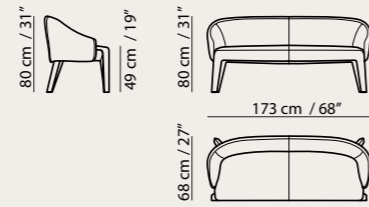

Schematics

With Arms

539

Technical Informations

- Upholstered frame, high density polyuretaine foam available in leather and fabric.
- Made in Italy Product.

Versatile Beauty

Versatile chair to find space in every type of living.

Key Features

High Visual Comfort

CH18