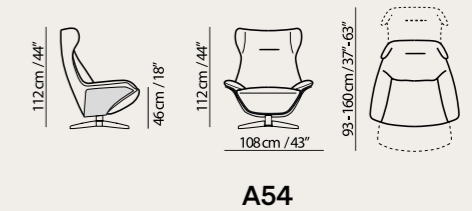

Schematics

Technical Informations

- The outer shell is available in two finishes: Smoked Oak (32) and Tobacco Ashwood (44). When the shell is in smoked oak, the base color is chocolate; when the shell is in tobacco Ashwood, the base color is Desert.
- Now available with a redesigned round central plate. The position of the control panel has been optimized for better ergonomics.
- An elegant leather piping has been added along the armchair's profile. It is available in Le Mans, Status, Stromboli, Salina and Siena articles.
- Integrated Rechargeable Battery.

Versatile Beauty

Available in leather and fabric. Choose from over 50 leather colors and over 90 fabric colors. Model is available with welt in Gros-Grain (3 cm) to be entered as second covering.

Key Features

- Swivel Base
- Head and Neck Support
- Customizable Details
  Contrast Coverings
  Multiple Wood sides finishes
- Recliner
  Dual Motion
- Moving Features
  Adjustable Headrest