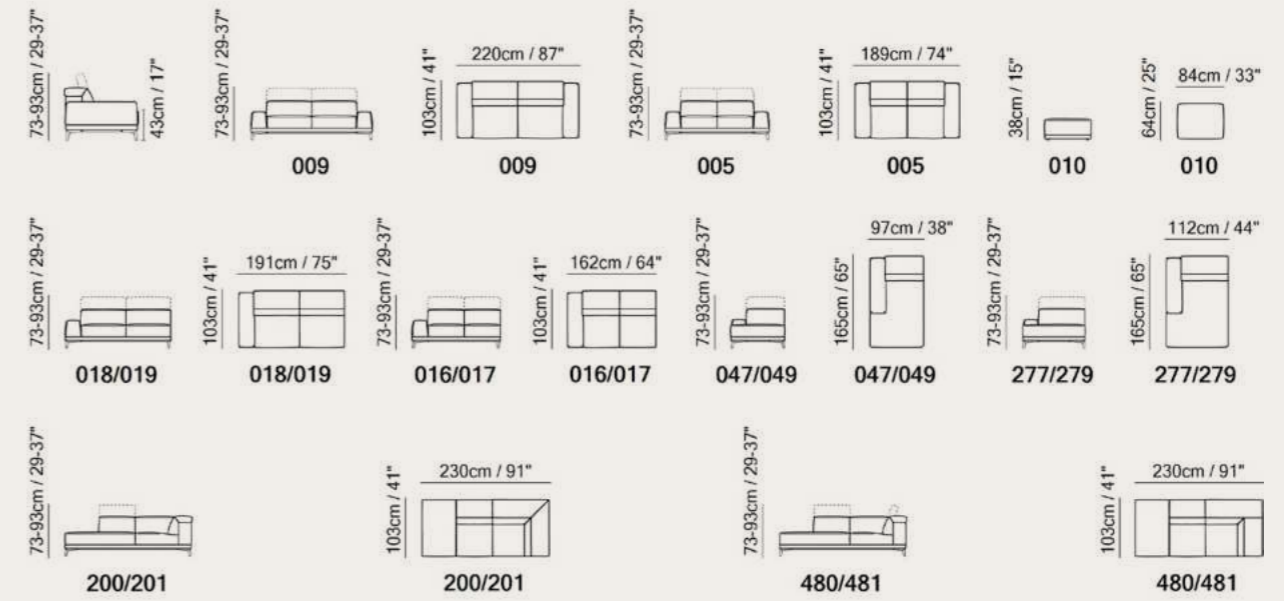

Schematics