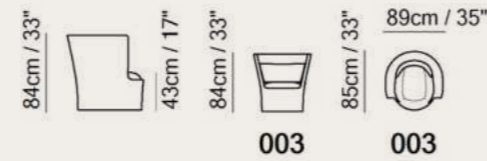

Schematics

Technical Informations

- The mix of padding in polyurethane and Climalight guarantees a look and support that does not change over time.
- Back and Seat Cushions are fixed to the frame.
- Internal wooden frame.
- The hidden metal feet with anti-scratch and non-slip rubbers offer a practical solution for protecting floors.
- Model is characterized by a special "raw cut edge stitching".

Versatile Beauty

Available in leather and fabric. Choose from over 50 leather colors and over 90 fabric colors. Loose back cushions are coded separately and can be ordered in a different covering in respect to the sofa.

Key Features

- **Head and Neck Support**

3099