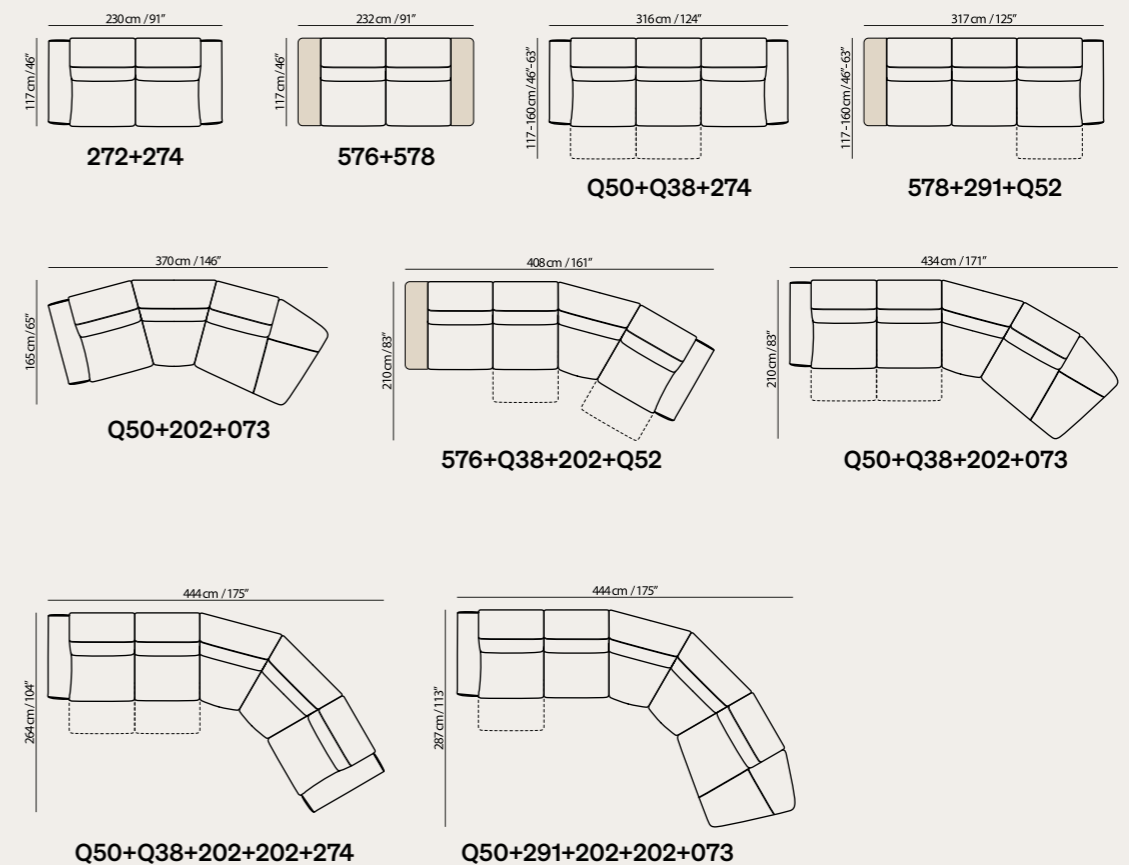

Composition Examples