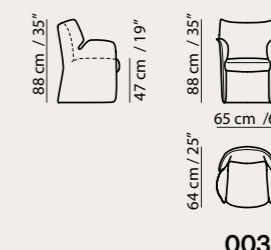

Schematics

With Arms

003

Technical Informations

- Internal metal structure worked with high-density molded polyurethane foam.
- Seat and back are fully padded and covered in leather and fabric.
- For the categories of leather and fabric activated for this chair, all the colors are available.
- Made in Italy Product.

Versatile Beauty

Available in leather and fabric.
Choose from over 40 colors.

Key Features

High Visual Comfort