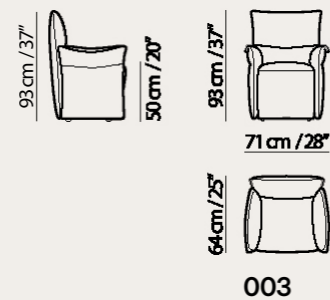

Schematics

With Arms

003

Technical Informations

- Chair in wood and steel structure, modelled with polyurethane and completely upholstered in leather and fabric.
- With swivelling wheels.
- The backrest internally is built with flexible steel inserts for a better comfort performance.
- When in fabric it is enhanced by a leather piping available in all colours of Lemans article.
- Made in Italy Product.

Versatile Beauty

Available in leather and fabric
Choose from over 40 colors.

Key Features

- High Visual Comfort
- Head and Neck Support

CH25