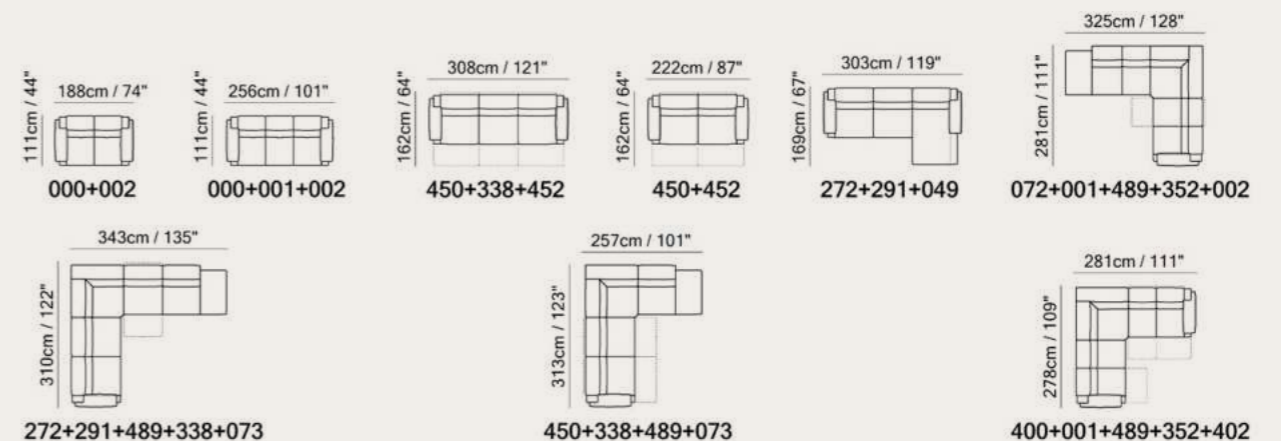

Composition Examples