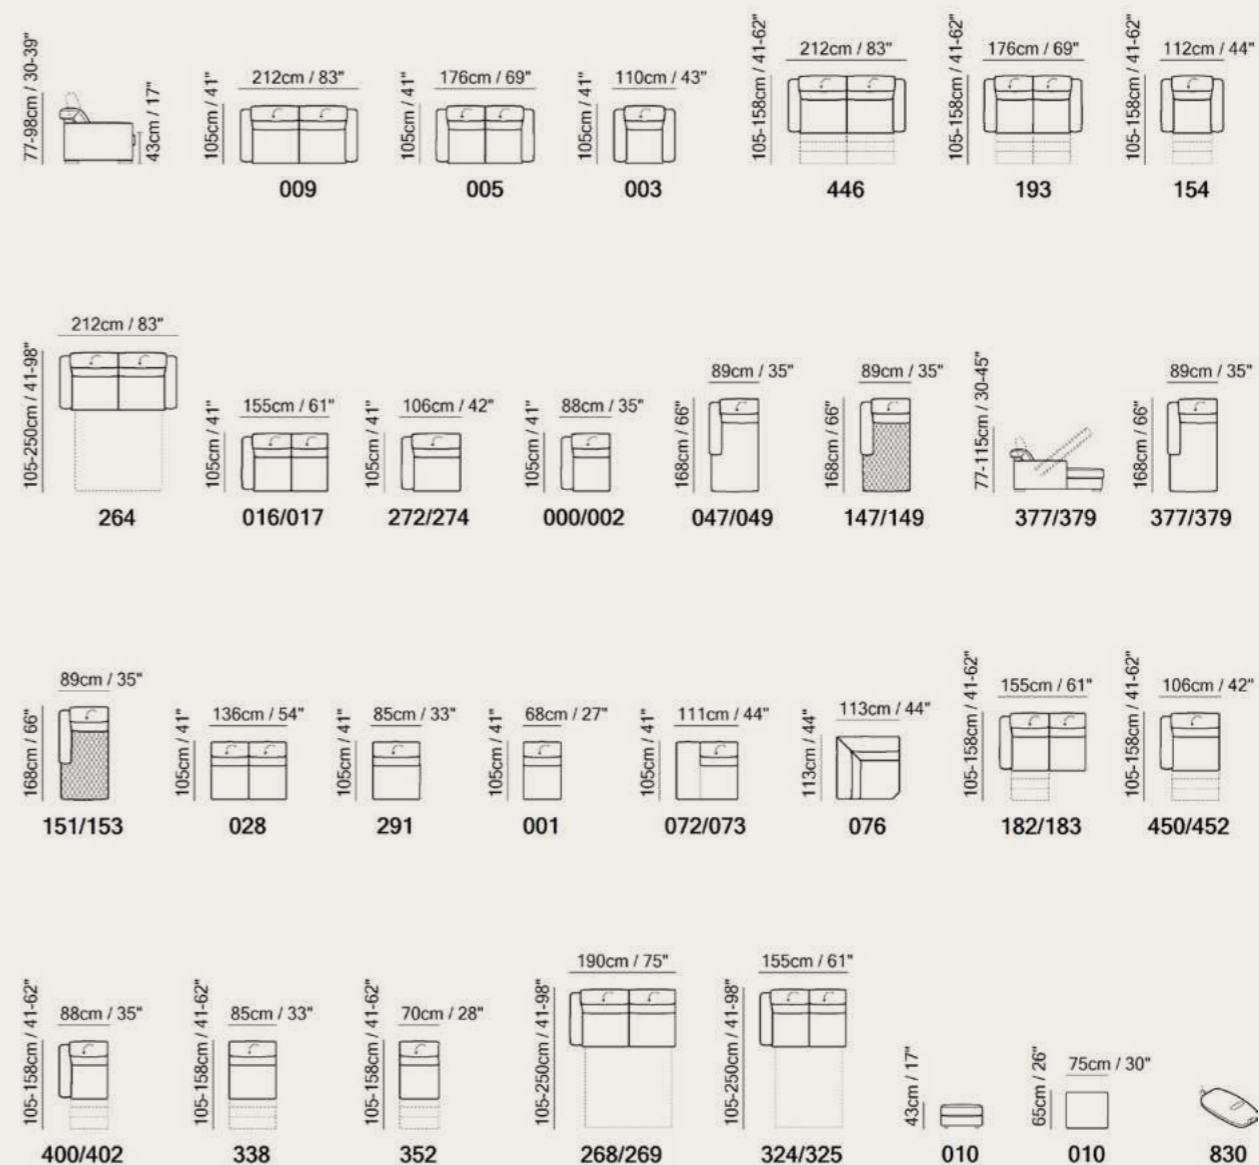

Technical Informations

- All versions have manual adjustable headrest except vers. 076.
- Vers. 264, 268, 269, 324 and 325: Versions with sofa bed with the innovative Greenplus mattress. Vers. 324, 325 mattress dimension 100 W, 190 L and 12cm H. Vers. 264, 268, 269 mattress dimension 140 W, 193 L and 12cm H.
- Chaise Longue with storage vers. 377, 379, 151 and 153.
- Vers. 147, 149, 151 and 153 have special tufting on the chaise.
- Available with Soft Touch mechanism that changes the seat and back cushion position with a simple tap.
- Zero-Wall mechanism: seat and back cushions can be reclined at a great length without moving sofa away from the wall.
- Model available with leather welt on the armrest profile. Model can be ordered as follow: main covering in leather and welt tone on tone or contrast (welt leather same category as main leather). Main covering in fabric and welt always in leather CAT 15 Le Mans.
- Seat and back cushions are fixed to the frame.
- Feet available in wood finishings 09 (Walnut) / 18 (Wengè).

Key Features

- **Modularity**
- **Leather and Fabric**
- **Moving Features**
  Adjustable Headrest
- **Head and Neck Support**
- **Compact Size**
- **Recliner**
  Single Motion
  (Vers. 830 Battery Pack Available)
- **Zero Wall**
- **Storage**
  Chaise Storage
- **Customizable Details**
  Contrast Coverings
  Feet Choices
  Sofa Bed

Schematics