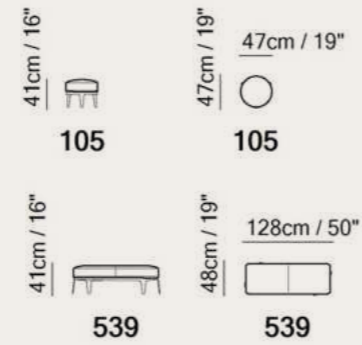

Schematics