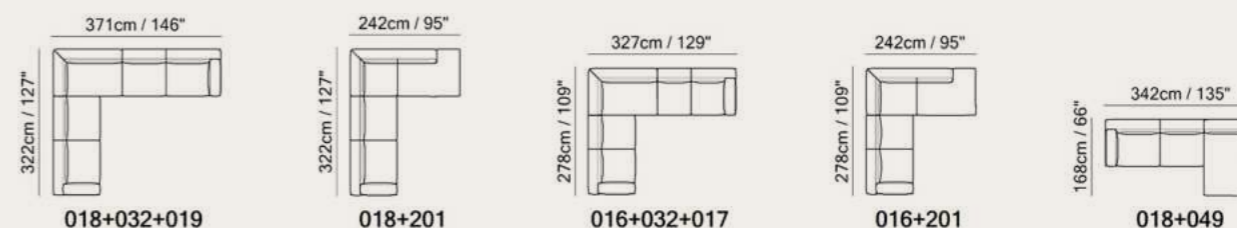

Composition Examples