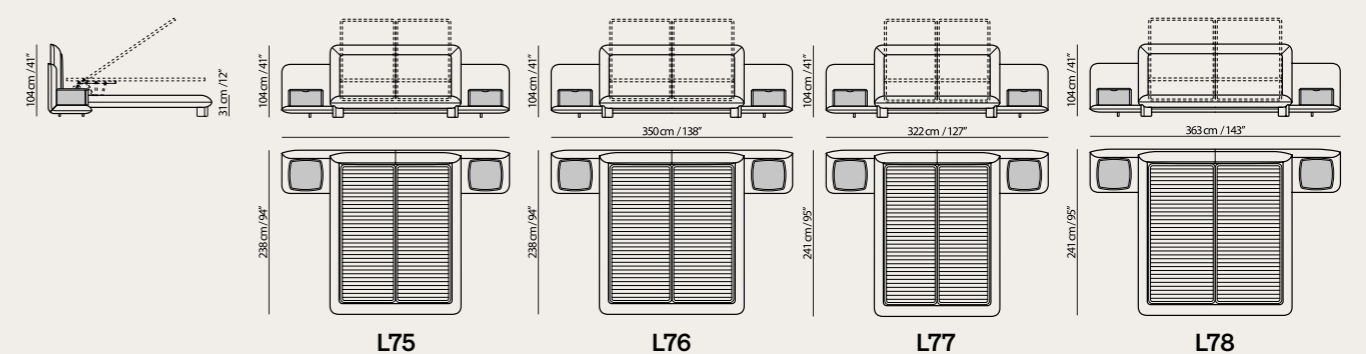

L027

Memoria bed

Designed by
Karim Rashid

Discover Memoria
on [natuzzi.com](https://www.natuzzi.com)

The Memoria bed, with its soft curves and sinuous lines, evokes the shapes of the Apulian landscape with gentle, rounded reliefs. Featuring an integrated system of bedside tables with organic shapes in glossy lacquer finish, the bed can be completed with our exclusive mechanized electric base and a premium mattress from our brand new collection.