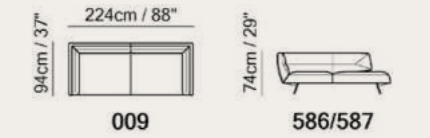

Schematics