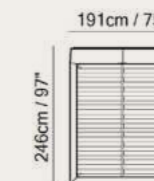

L23

L24

L020

Venere bed

Designed by
Bernhardt & Vella

Discover Venere
on [natuzzi.com](https://www.natuzzi.com)

In tribute to Venus, the goddess of beauty, this is a bed that symbolises feminine sensuality. You can slide down and drop off into restful beauty sleep.