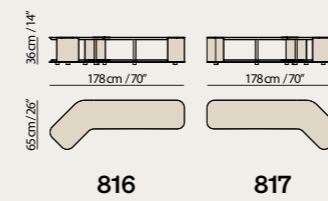

Bookshelf left and right