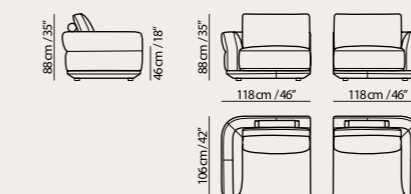

Schematics

Chair with arm

272 274