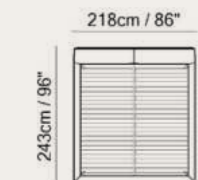

Sumptuously soft and airy in appearance, Piuma is lifted from the ground by its open base almost as if it were floating. Suggestive of two pillows joined in the middle, the headboard offers high comfort levels.

Technical Informations

- Featuring a unique contrast welt in fabric, this masterpiece of design allows for customization, where leather always stands in striking contrast and fabric can be ordered tone on tone.
- Orthopedic solid beech wood slats that offers the right support during sleep.
- Second covering for Piuma is always Rizzoli or Laguna both when ordered all in fabric or in mix categories.
- Pillow shaped headboard, fully upholstered front and back. Two headboard heights available (94cm or 114cm high).
- Sleek metal black matte and open base.
- Bed available in leather and fabric.
- Available in 4 sizes to satisfy all space needs.

Versatile Beauty

Schematics

L22