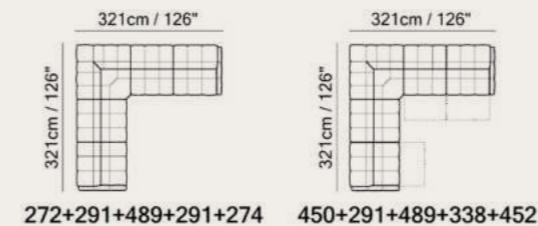

Composition Examples