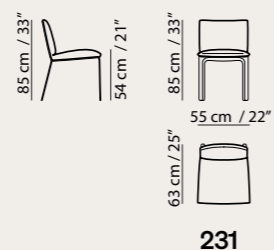

Schematics

Without Arms

231

With Arms