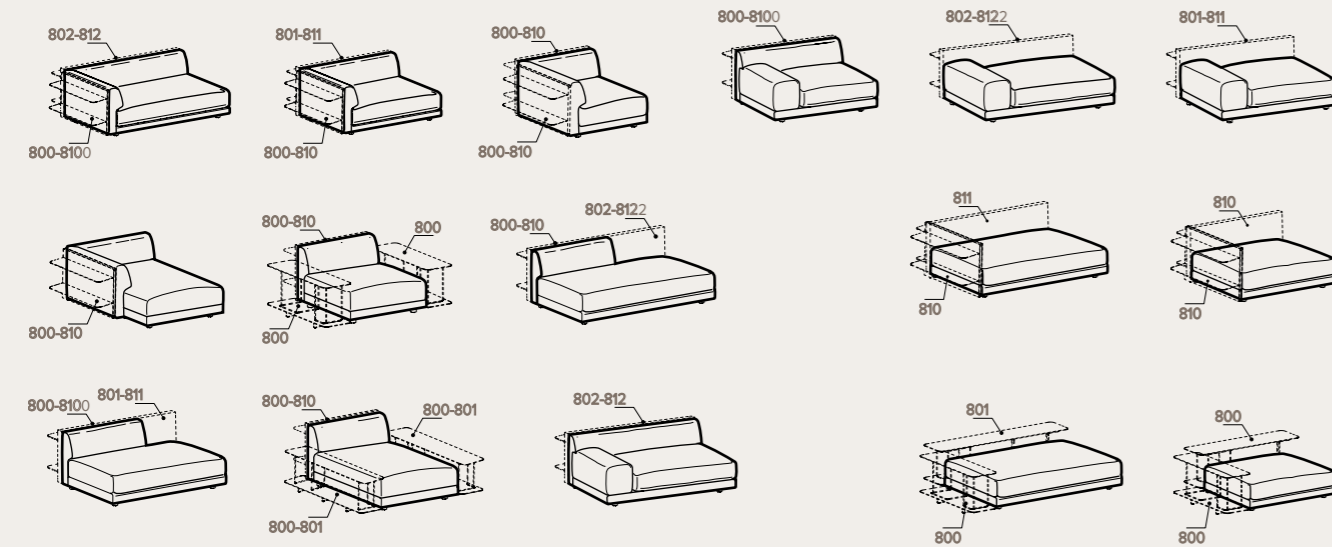

Module - Bookshelf Combinations