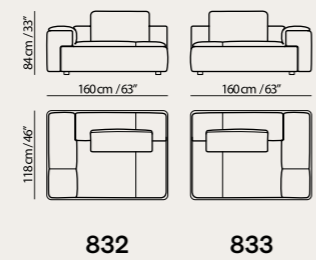

Armchair with arm that can also be used as a corner and recessed back