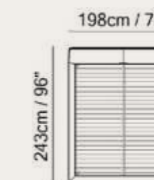

Sumptuously soft and airy in appearance, Piuma is lifted from the ground by its open base almost as if it were floating. Suggestive of two pillows joined in the middle, the headboard offers high comfort levels.

Technical Informations

- Featuring a unique contrast welt in fabric, this masterpiece of design allows for customization, where leather always stands in striking contrast and fabric can be ordered tone on tone.
- Orthopedic solid beech wood slats that offers the right support during sleep.
- Second covering for Piuma is always Rizzoli or Laguna both when ordered all in fabric or in mix categories.
- Pillow shaped headboard, fully upholstered front and back. Two headboard heights available (94cm or 114cm high).
- Sleek metal black matte and open base.
- Bed available in leather and fabric.
- Available in 4 sizes to satisfy all space needs.

Versatile Beauty

Schematics

L21