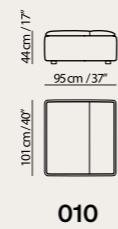

Schematics

Chair with arm

Armless chair

Armchair with arm that can also be used as a corner

Seat with terminal

Chaise longue

Ottoman

Optional back cushion

Chair with arm and recessed back

Armless chair and recessed back

Armchair with arm that can also be used as a corner and recessed back

Seat with terminal and recessed back

Chaise longue with recessed back

Small seat without backrest

Large seat without backrest

Composition Examples

Open cabinet

Bookshelf

Bookshelf left and right