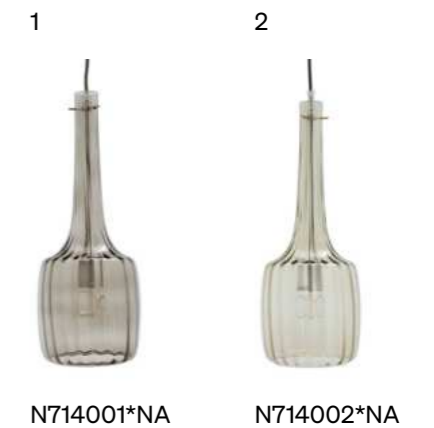

Versatile Beauty