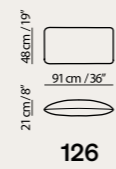

Optional back cushion