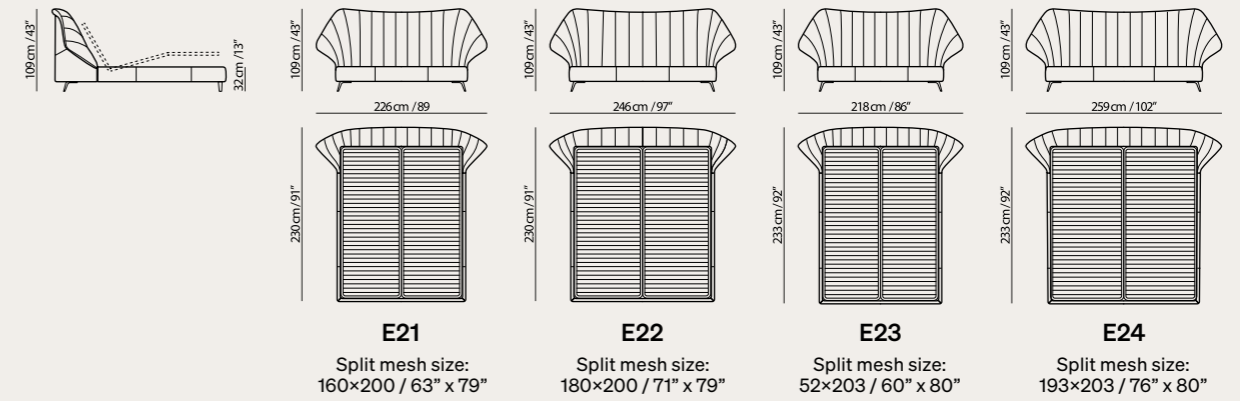

Bed with electric slatted base