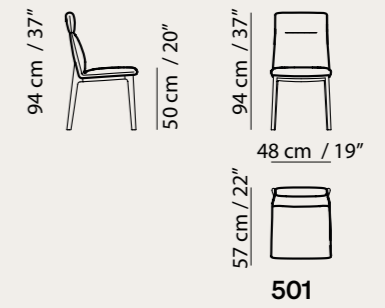

Schematics

Without Arms

With Arms