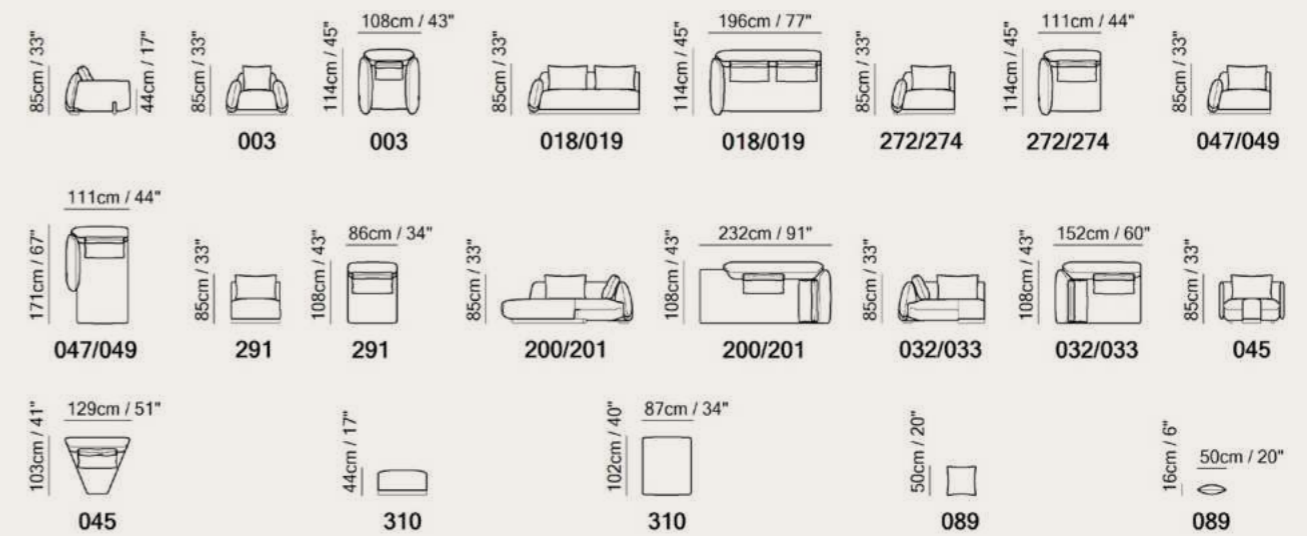

Schematics