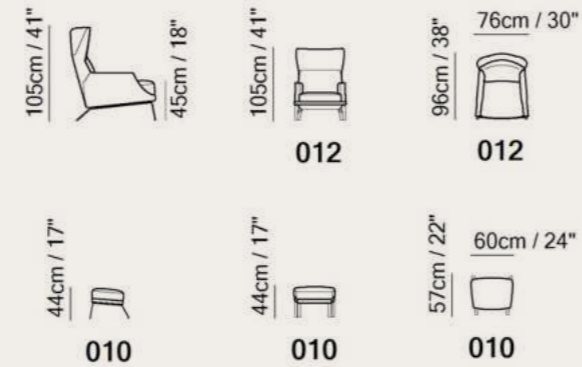

Schematics

Technical Informations

- Back and Seat Cushions are fixed to the frame.
- Internal wooden frame.
- Front feet are slightly higher in respect to rear.
- Feet available in metal finishings Glazed Nickel (75) or Black Chrome (78).

Versatile Beauty

Available in leather and fabric.
Choose from over 50 leather colors and over 90 fabric colors.

Key Features

- **Head and Neck Support**
- **Customizable Details Contrast Coverings**

3102

Couture

Designed by
Manzoni & Tapinassi