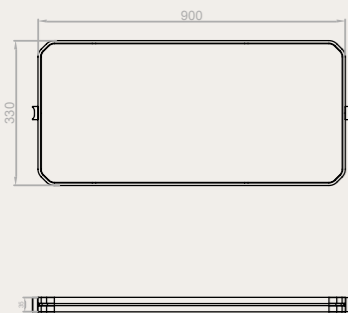

Shelves
L 90 cm P33 H 3,5cm
H189009XNA