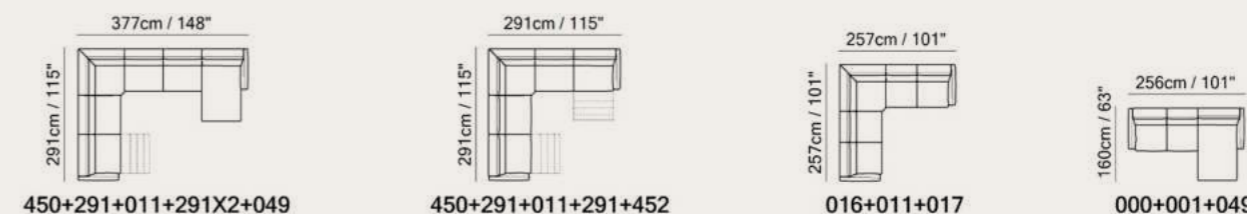

Composition Examples