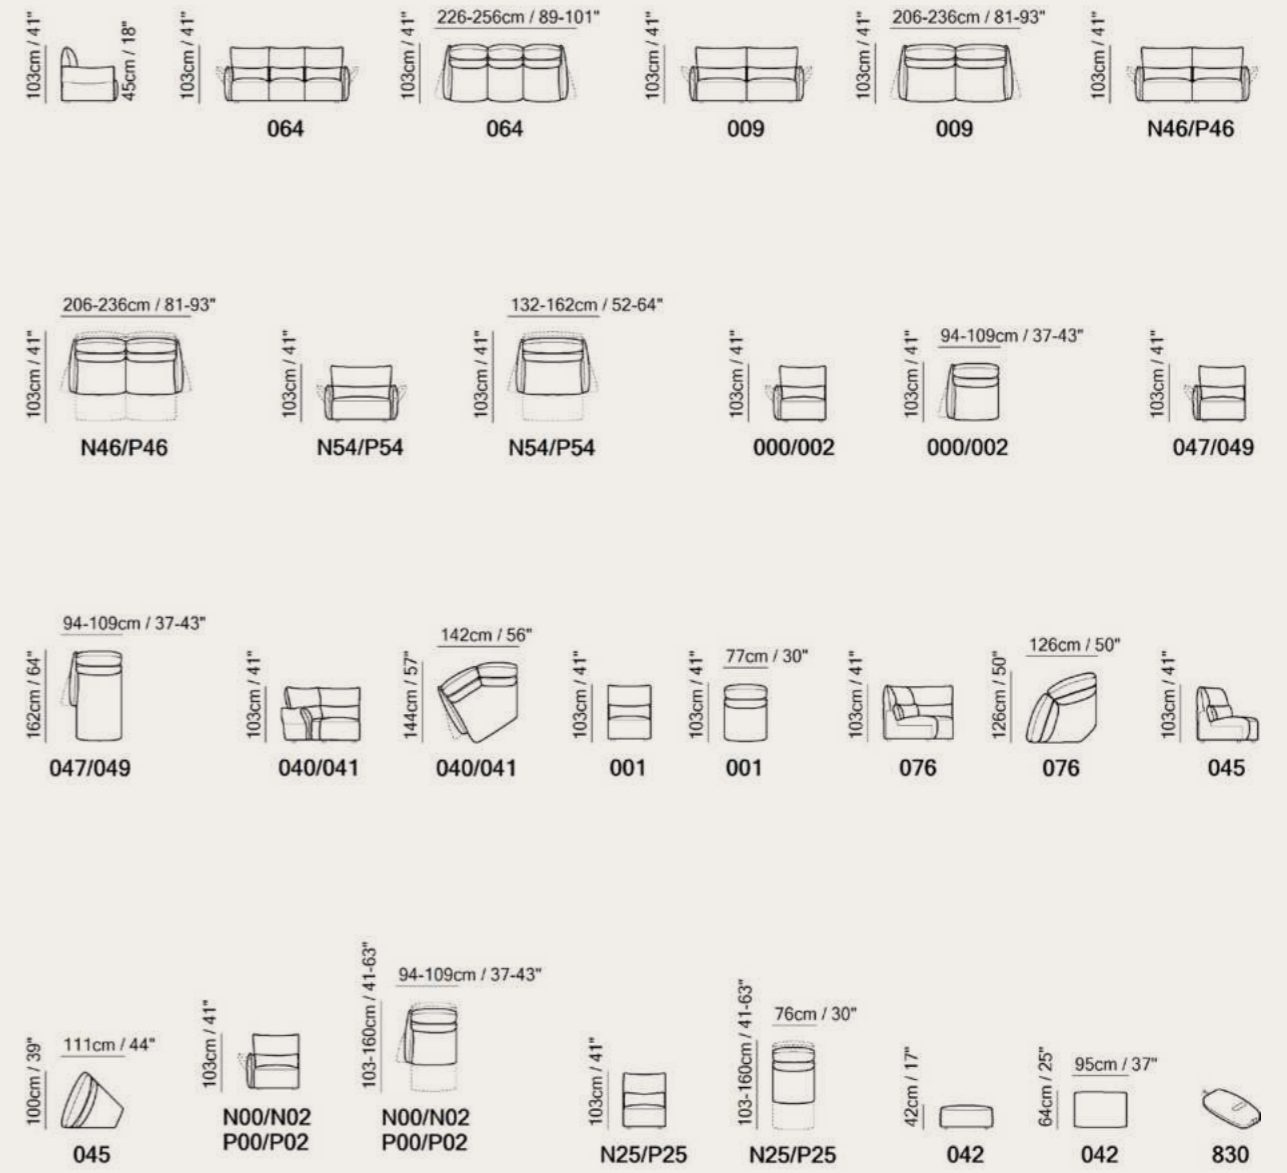

Schematics