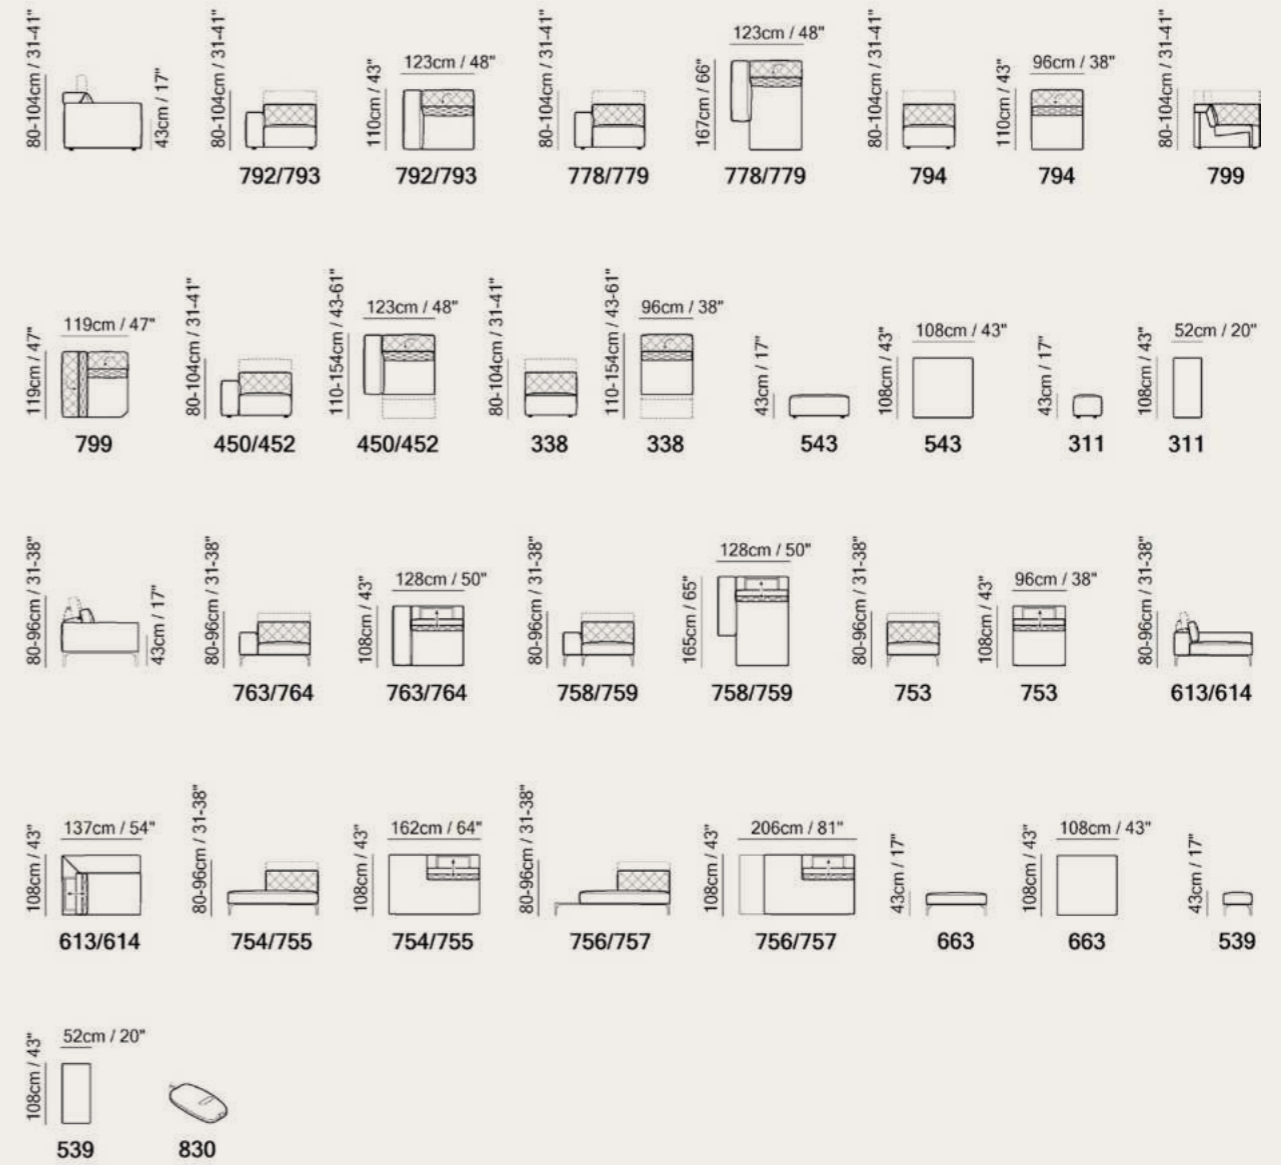

Schematics