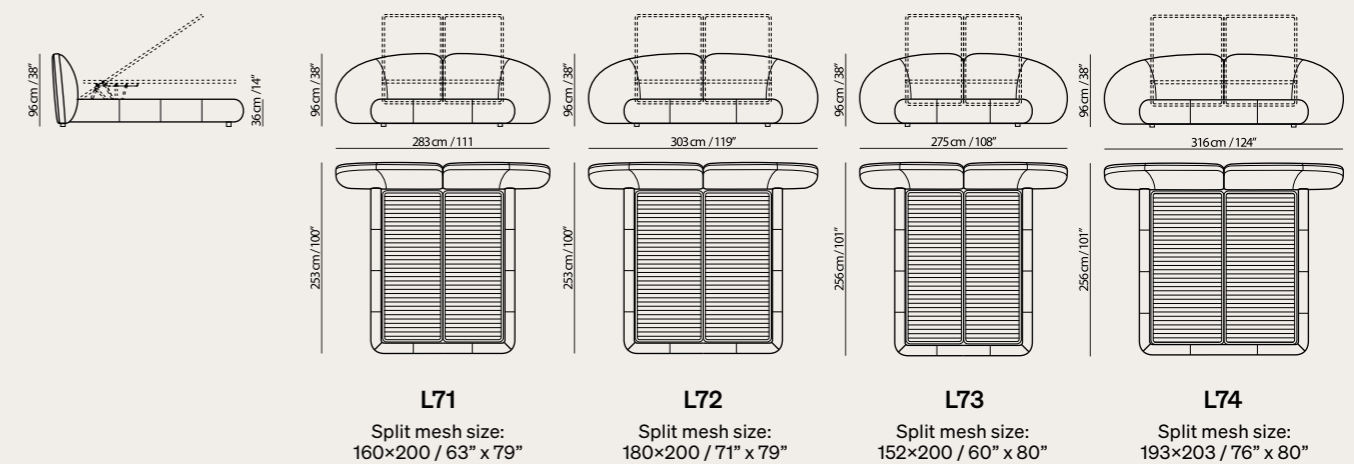

Double bed with tilt and lift mechanism