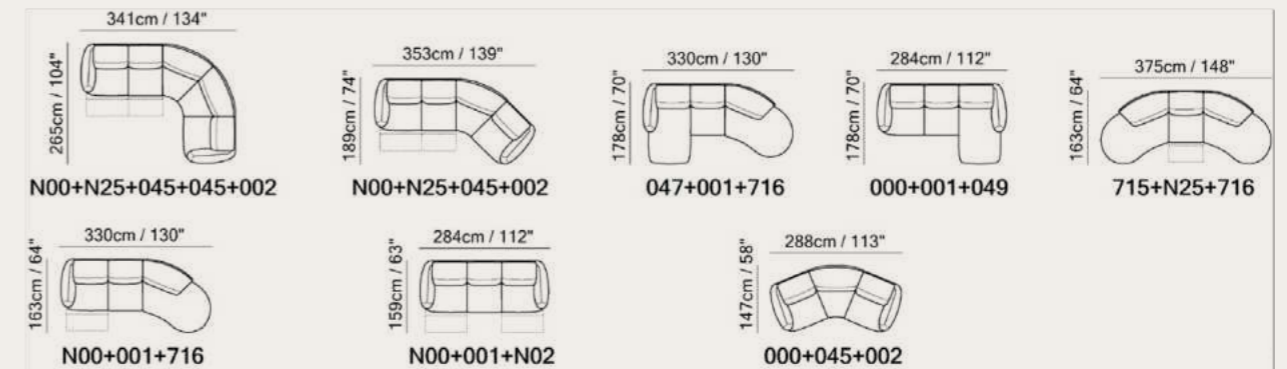

Composition Examples