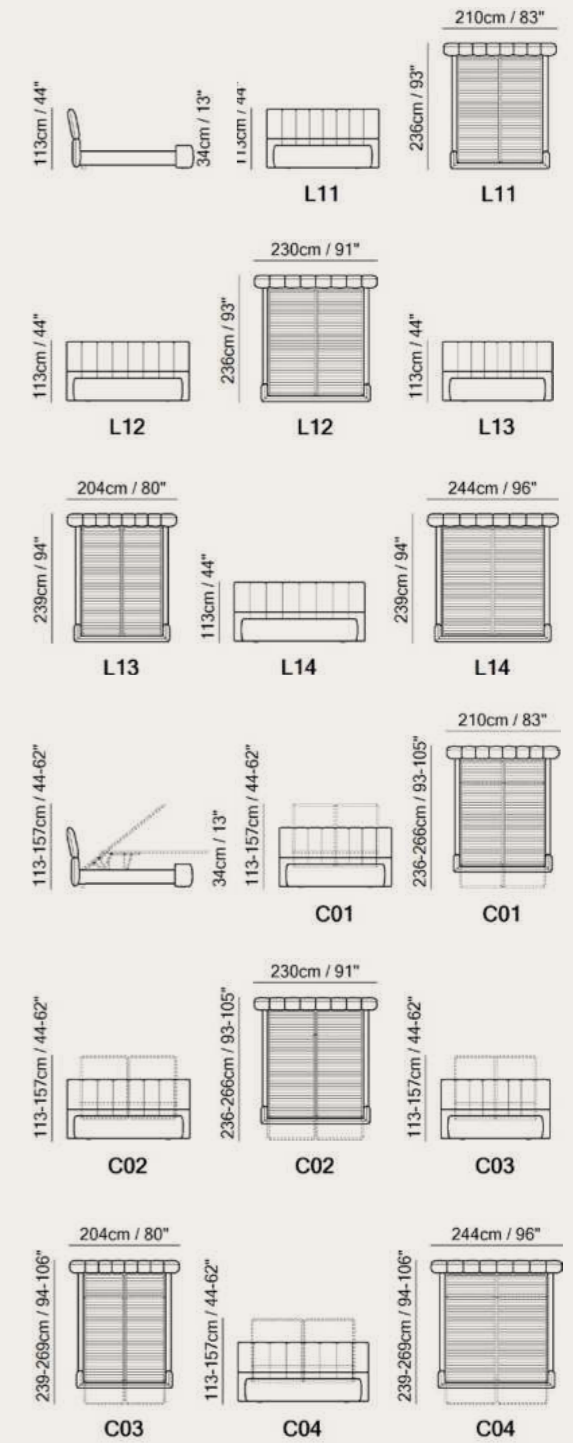

Schematics