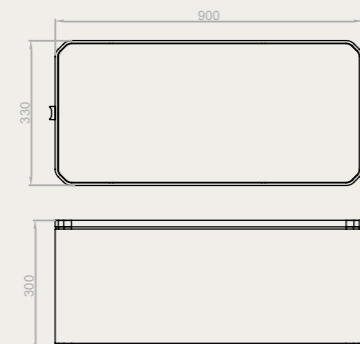

Storage Box
with Tilt Down Door H189011XNA
With Storage Drawer H189013XNA
L90 P33 H30 cm

Please Note: All hardwares for safely installing the bookshelf are included except for the washers and screws for wall mounting. A thorough preliminary check of the structural conditions of the walls is recommended before proceeding with the order and assembly.