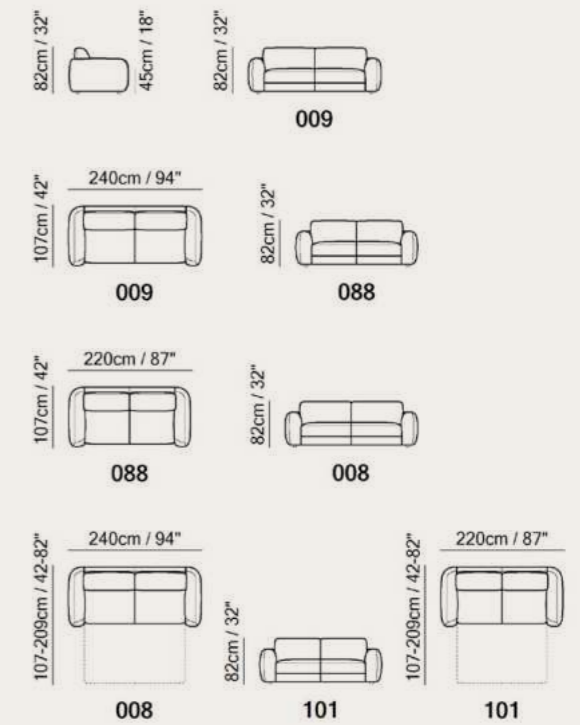

Schematics