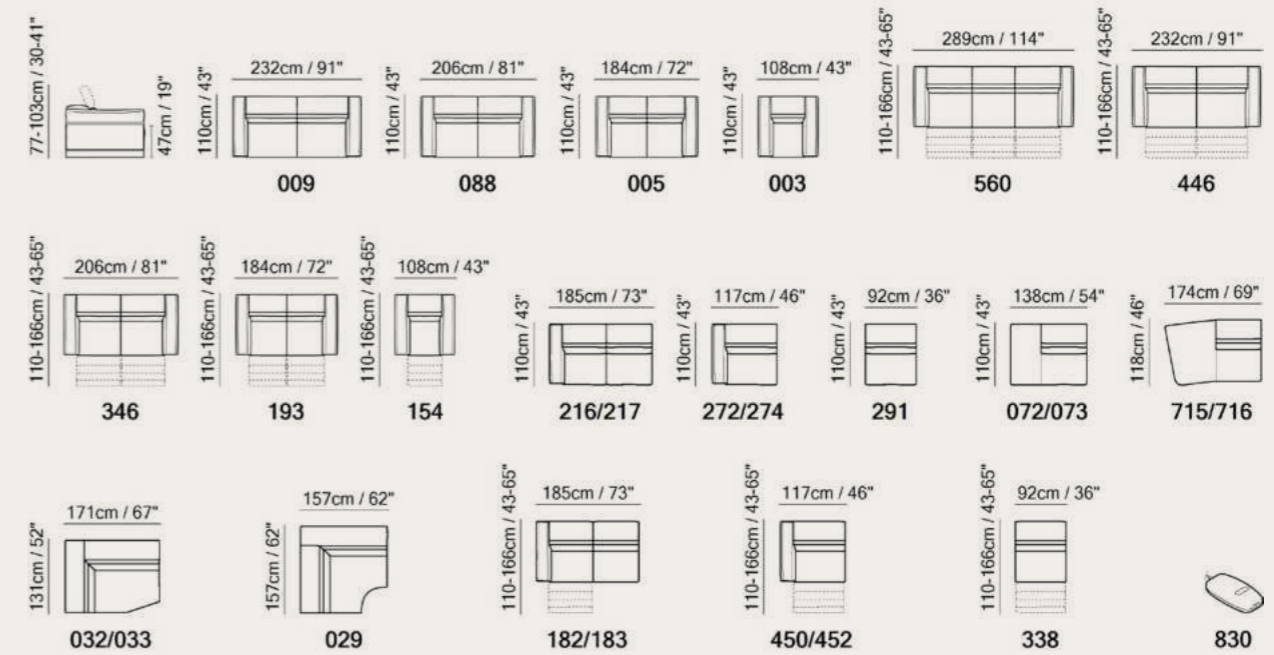

Versatile Beauty

Available in leather.
Choose between over 50 colors, also in thickleather with raw edge cut (S907).

Technical Informations

- Boasting superior structure and optional high-tech relax systems.
- Model S907 is characterized by a special «raw cut stitching».
- Available with Soft Touch mechanism that changes the seat and back cushion position with a simple tap.
- Model has power combined headrest.
- Zero-Wall mechanism: seat and back cushions can be reclined at a great length without moving sofa away from the wall.
- Adjustable headrest on all versions.
- Vers. 560: each seat has its own electric mechanism.
- Seat cushion includes a layer of memory foam and a pressure-sensitive soft polyurethane.
- Back and Seat cushions fixed to the frame.
- Internal wooden frame.
- Feet available in metal finishings
  74 (Graphite Grey Rough) / 75 (Glossy Chrome)
  78 (Black Chrome).

Key Features

- **Modularity**
- **Moving Features**
  Adjustable Headrest
- **Head and Neck Support**
- **Memory Foam**
- **Recliner**
  Dual Motion
  (Vers. 830 Battery Pack Available)
- **Also available without recliner**
- **Zero Wall**
- **Customizable Details**
  Feet Choices
- **Available in Thick Leather**
- **Leather and Fabric**

Schematics