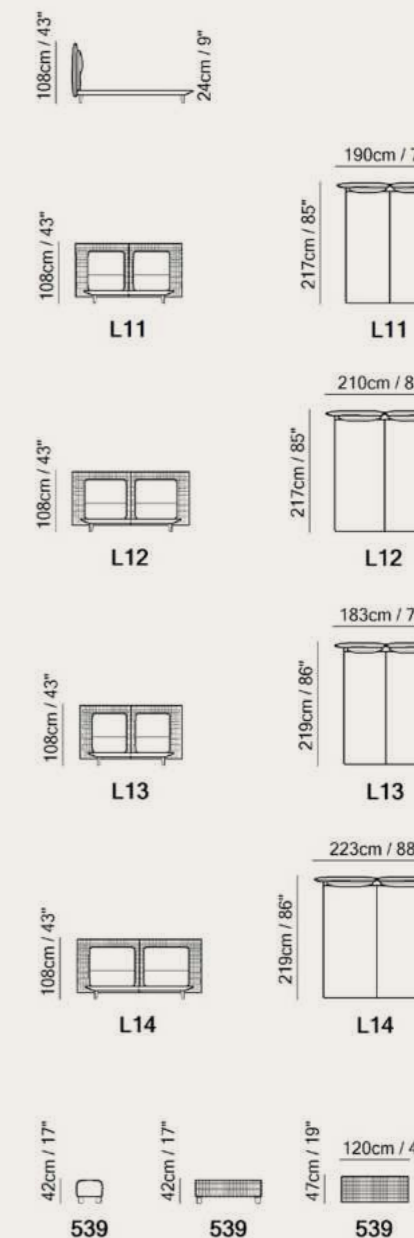

Schematics