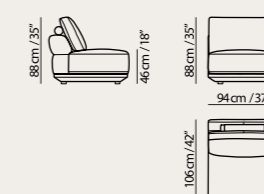

Armless chair

291