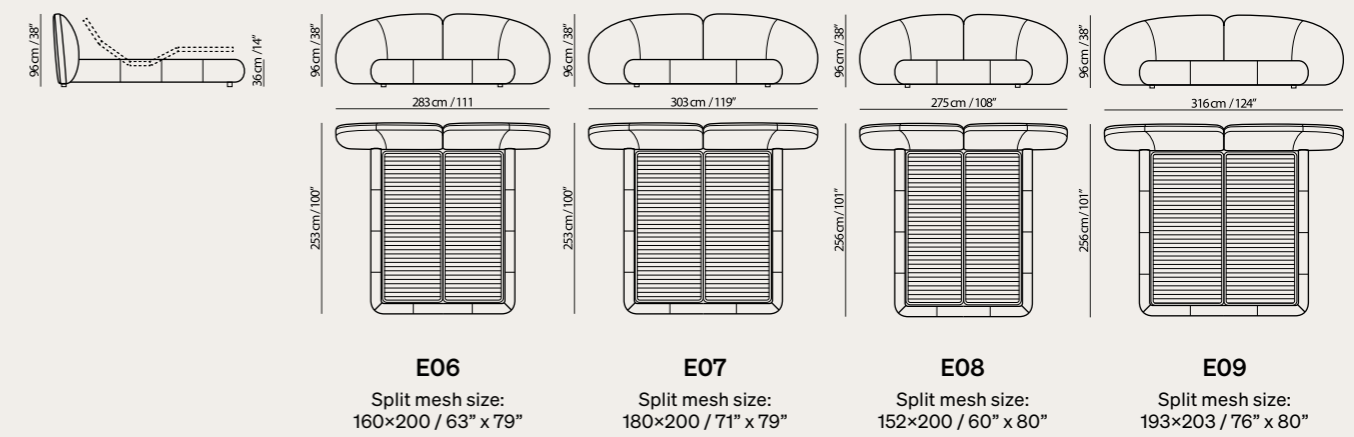

Schematics

Double bed with electric slatted base