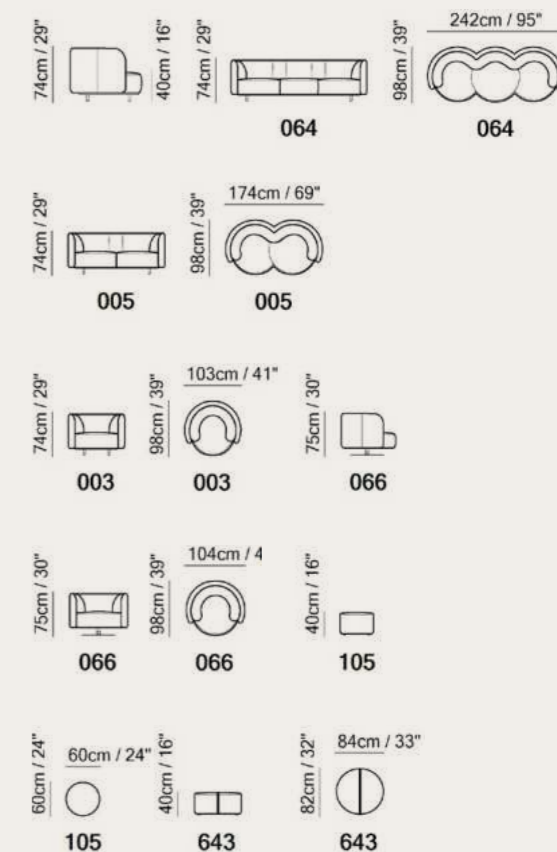

Schematics