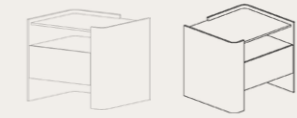

Versatile Beauty

Bedside Table Right/ Left

60cm x 50cm H 53cm
23,62" x 19,69" H 20,87"