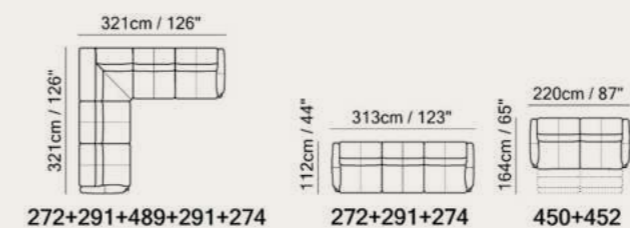

Composition Examples