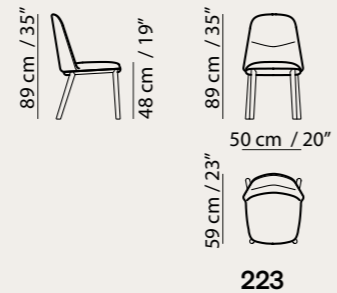

Technical Informations

- Dining chair with internal structure in curved metal tubular of variable thickness, fully padded and molded with medium density polyurethane.
- Seat in padded and fully upholstered plywood.
- Available in version with or without arm.
- Medium-high density padding for exceptional comfort.
- Made in Italy Product.

Versatile Beauty

Available in leather and fabric.
Choose from over 40 colors.

Key Features

- **Head and Neck Support**
- **Customizable Details**
  Armrest Choices
- **High Visual Comfort**

C014