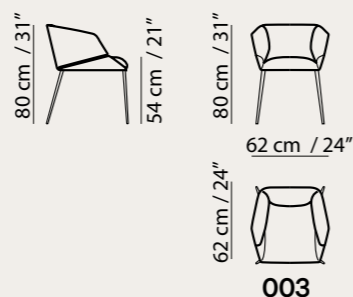

Schematics

With Arms

003

Technical Informations

- Chair with slightly curved backrest completely upholstered.
- The structure in metal tubing, is cold foamed with high quality polyurethane to make the chair more comfortable.
- Extra soft upholstered seat.
- Non-slip rubber feet.
- Made in Italy Product.

Versatile Beauty

Available in leather and fabric.
Choose from over 20 colors.

CH17