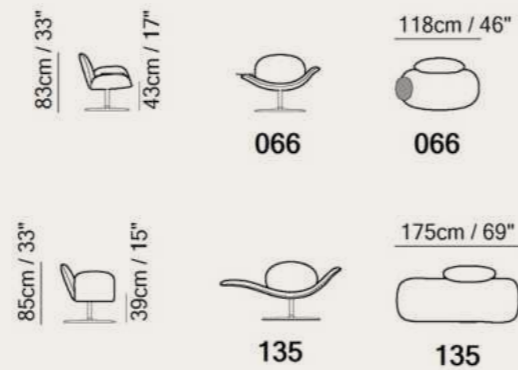

3151

Dove

Designed by
Marcel Wanders

Schematics

135

Airy and dynamic in a graceful way, on the one hand it recalls its Italian heritage, on the other exudes cosmopolitan flair. A new icon of lightness and edginess - and an eye-catching centerpiece in any living space.