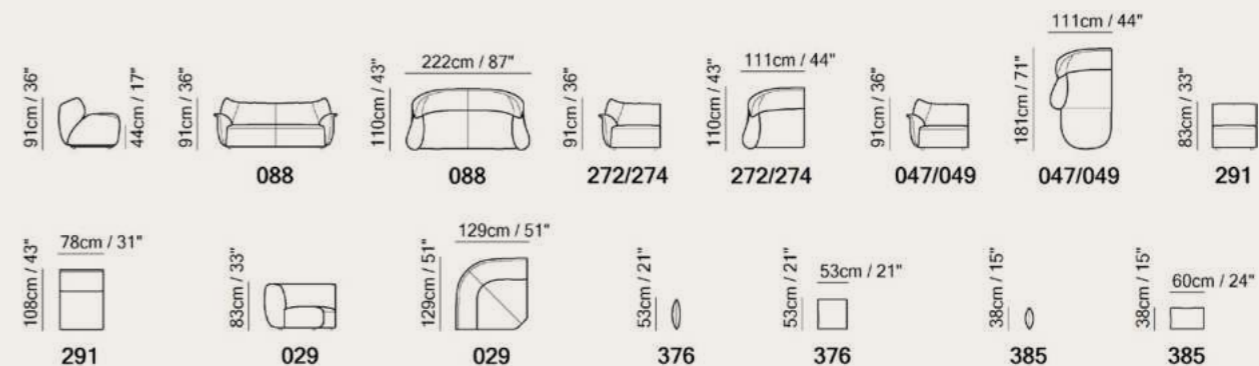

Schematics V230