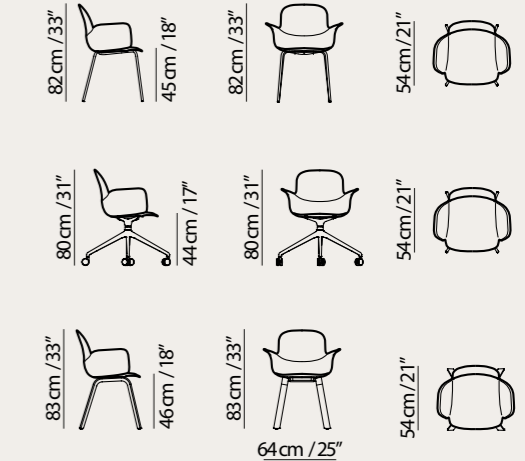

Schematics

With Arms

Technical Informations

- Single body in rigid black or white shell that can be fully padded or not.
- Chair shell is a high-density structural technopolymer, finished with polyurethane paints with a soft touch effect.
- 3 different Base options: Black and white fixed metal base, Black and white metal base with wheels or Solid ashwood base.
- The seat cushion padding is in medium density polyurethane.
- The attachment system of the body which allows the interchangeability of the bases.

Versatile Beauty

Available in leather.
Choose from over 10 colors.

Key Features

- Swivel Base
- Compact Size
- Customizable Details
  Feet Choices
  Covering