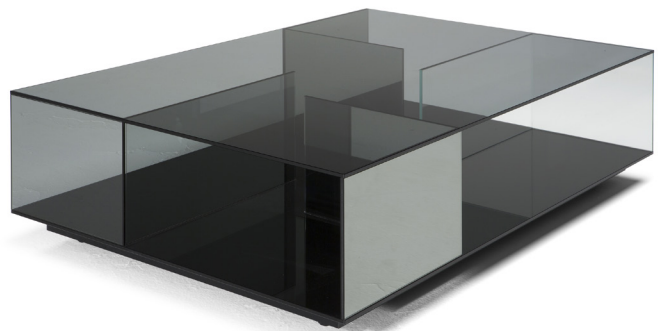

■ T140VX1

■ T140V01

■ T140VM4

■ T140V04

■ T140VX3

■ T140V03

ALL PICTURES SHOWN ARE FOR ILLUSTRATIVE PURPOSE ONLY. ACTUAL PRODUCT MAY VARY DUE TO PRODUCT ENHANCEMENT.

SCHEMATICS

square ANGULAR

60cm x 60cm H 70cm
23,62" x 23,62" H 27,56"

square Central

100cm x 100cm H 34cm
39,37" x 39,37" H 13,39"

Rectangular Central

85cm x 125cm H 34cm
33,46" x 49,21" H 13,39"

FINISHINGS

Frame finishing

BRONZE

SMOKE

TRANSPARENT