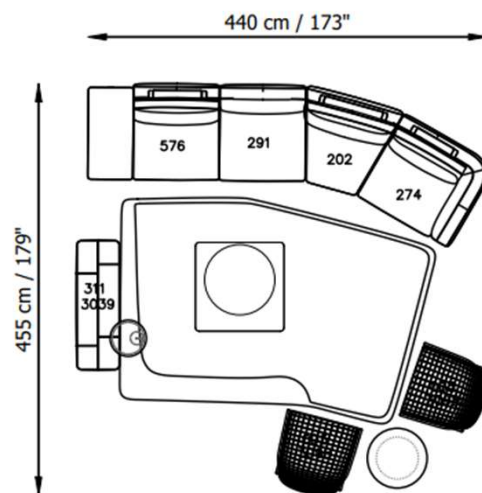

DIM: 20 SQM / 215 SQFT