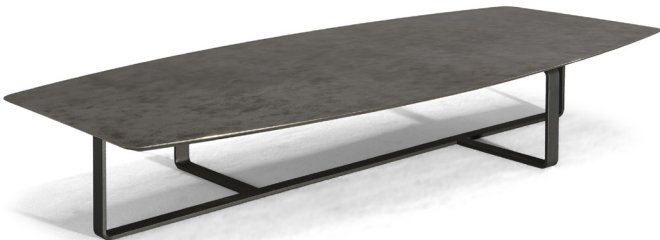

■ T134MX3

■ T134XX3

■ T134MM5

■ T134M05

■ T13401X

■ T13403X

ALL PICTURES SHOWN ARE FOR ILLUSTRATIVE PURPOSE ONLY. ACTUAL PRODUCT MAY VARY DUE TO PRODUCT ENHANCEMENT.

**SCHEMATICS**

**square Central**

90cm x 90cm H 38cm  
35,43" x 35,43" H 14,96"

**Rectangular Central**

70cm x 148cm H 25cm  
27,56" x 58,27" H 9,84"

73cm x 118cm H 39cm  
28,74" x 46,46" H 15,35"

**Rectangular ACCENT**

46cm x 56cm H 50cm  
18,11" x 22,05" H 19,69"

**FINISHINGS**

**Frame finishing**

ANTHRACITE

**Top finishing**

SMOKED OAK

NICKEL SILVER

GLAZED COFFEE

GLOSSY CALACATTA GOLD